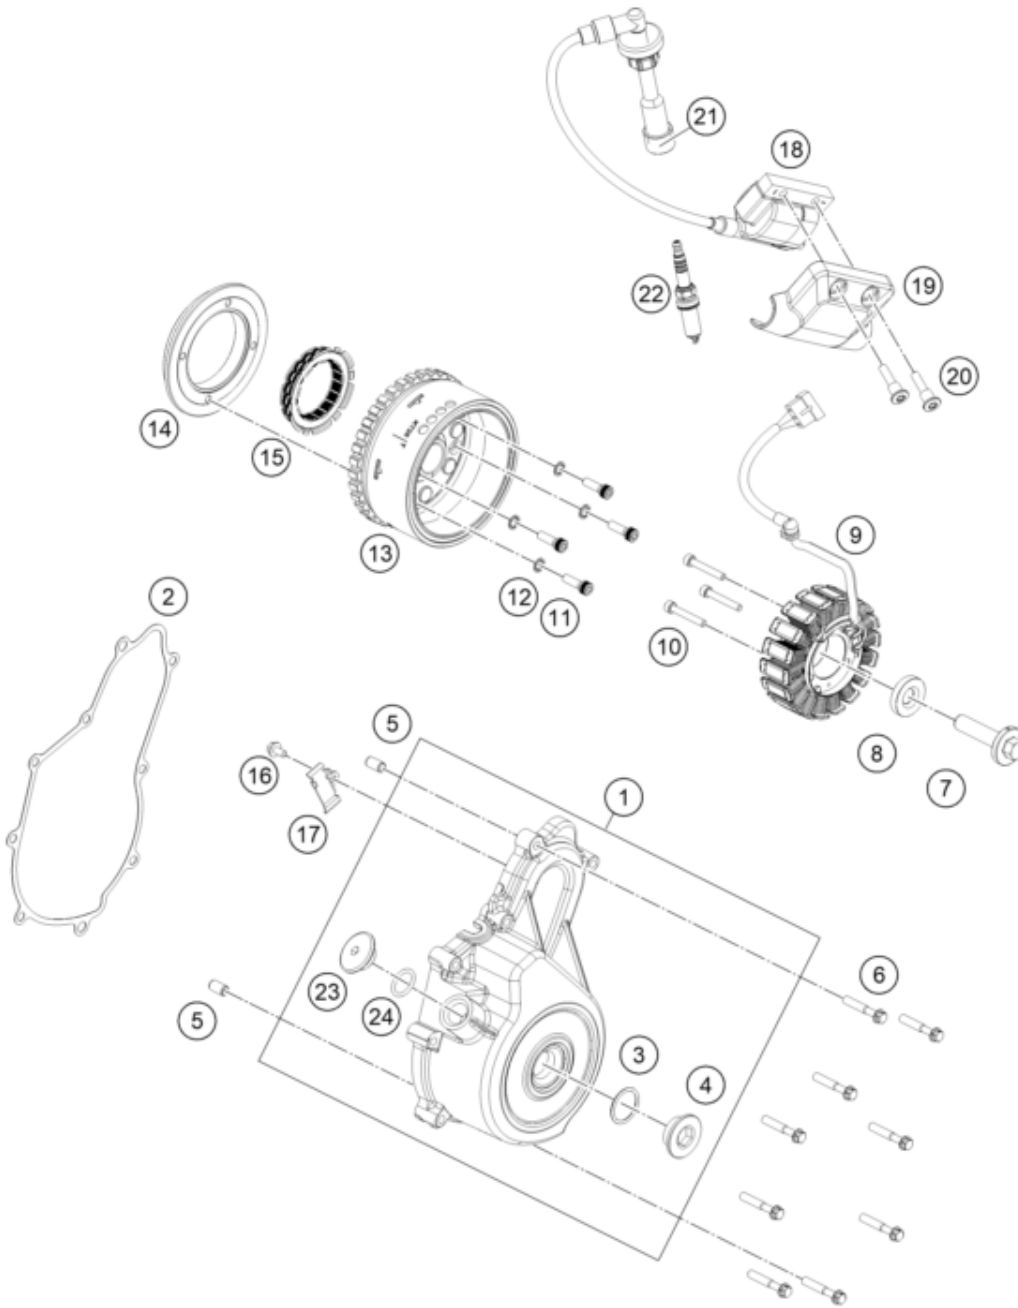

<p>ACHTUNG !!! V1: Drehmomentbegrenzer mit Gleitlager Motor Seriennummer bis R96303999</p> <p>Betroffene Baugruppen: 30 - Motorgehäuse 39 - Zündanlage 40 - Elektrostarter</p>	!	<p>CAUTION !!! V1: Torque limiter with plain bearing Engine serial number up to R96303999</p> <p>Affected assembly groups: 30 - Engine Case 39 - Ignition System 40 - Electric Starter</p>
--	---	--

Pos	Part Number	Description	Additional Text	Quantity
1	96330002033C1	COVER MAGNETO		1.00
2	96330040000	GASKET COVER MAGNETO		1.00
3	J770024015	O-RING 24X2,5		1.00
4	90230094000	PLUG SCREW M24X1,5		1.00
5	90130024000	PIN DOWEL 8X6,4X14MM		2.00
6	J025060350	FLANGED BOLT M6X35 WS8		9.00
7	J900001205000	BOLT ASSEMBLY		1.00
8	J690001260000	WASHER PLAIN-ID 12.3XOD 31XT 6		1.00
9	96339004000	STATOR ASSEMBLY		1.00

10	J912050353S	AH SCREW M5X35 SELF LOCKING	3.00
11	90130001001	SOCKET HEAD SCREW M6X20	4.00
12	J797060003	TOOTHED WASHER M6	4.00
13	96339005000	ROTOR ASSEMBLY	1.00
14	90130001000	SUPPORT FREEWHEEL CLUTCH	1.00
15	90140026000	FREEWHEEL CLUTCH	1.00
16	J900000501003	BOLT FLANGED M5X0.8	1.00
17	96339029000	BRACKET MAGNETO	1.00
18	96339006000	coil assembly ignition	1.00
19	96339006050	COVER COIL IGNITION	1.00
20	J900000603400	SCREW SOCKET STEP M6X1	2.00
21	90239090001	RUBBER GASKET SPARK PLUG	1.00
22	93839093000	Spark plug BOSCH VR6NEU M12X1.	1.00
23	93839010100	Screw plug, OT marking	1.00
24	J770015824	O-RING 15,8X2,4	1.00