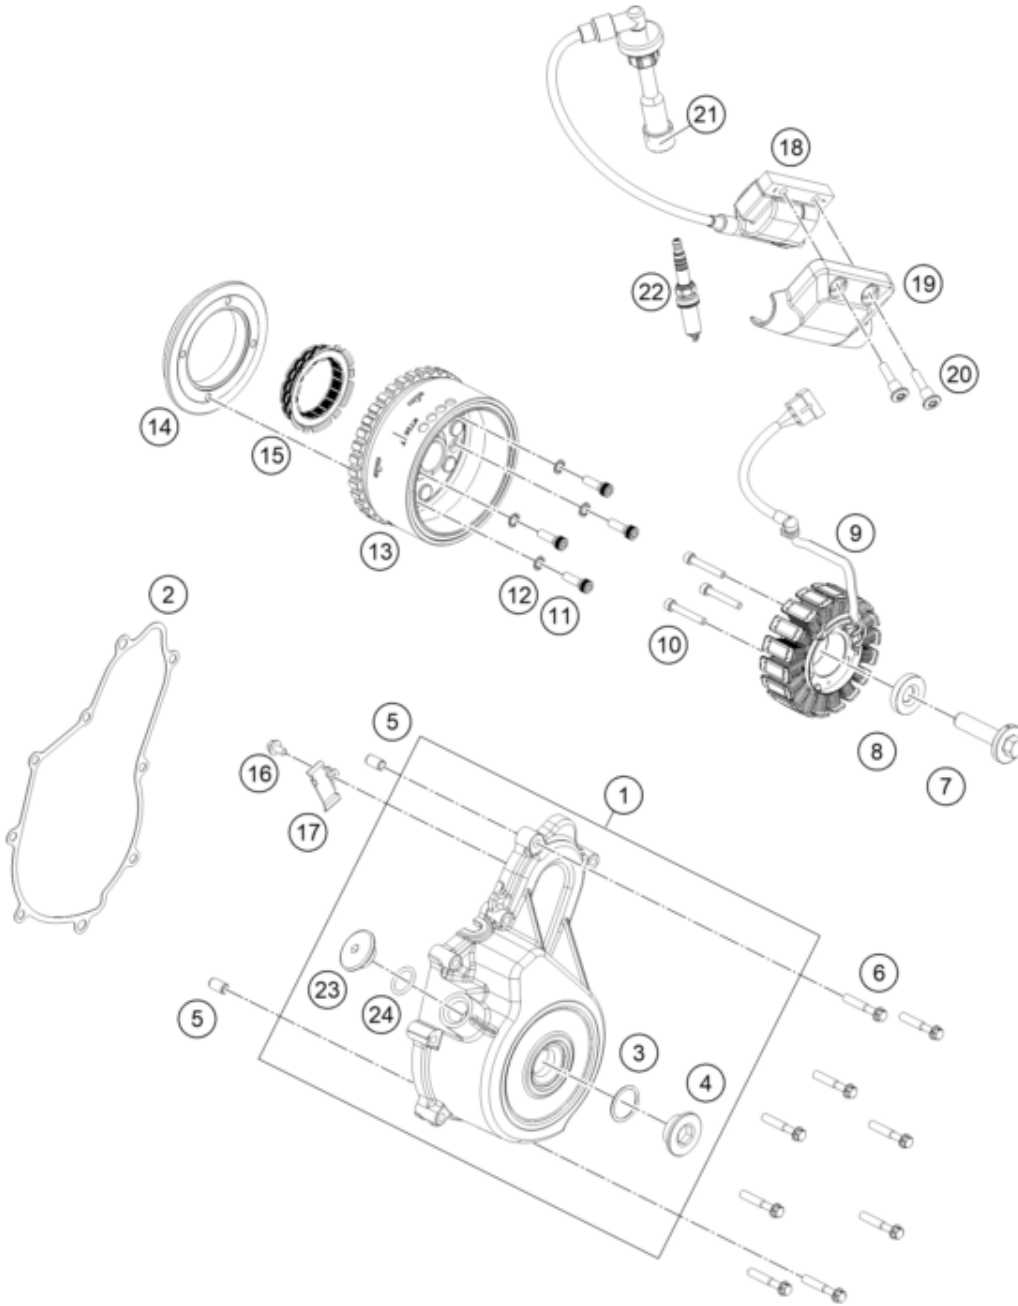

<p>ACHTUNG !!! V1: Drehmomentbegrenzer mit Gleitlager Motor Seriennummer bis R96303999</p> <p>Betroffene Baugruppen: 30 - Motorgehäuse 39 - Zündanlage 40 - Elektrostarter</p>	!	<p>CAUTION !!! V1: Torque limiter with plain bearing Engine serial number up to R96303999</p> <p>Affected assembly groups: 30 - Engine Case 39 - Ignition System 40 - Electric Starter</p>
--	---	--

Pos	Part Number	Description	Additional Text	Quantity
1	96330002033C1	COVER MAGNETO		1.00
2	96330040000	GASKET COVER MAGNETO		1.00
3	J770024015	O-RING 24X2,5		1.00
4	90230094000	PLUG SCREW M24X1,5		1.00
5	90130024000	PIN DOWEL 8X6,4X14MM		2.00
6	J025060350	FLANGED BOLT M6X35 WS8		9.00
7	J900001205000	BOLT ASSEMBLY		1.00
8	J690001260000	WASHER PLAIN-ID 12.3XOD 31XT 6		1.00
9	96339004000	STATOR ASSEMBLY		1.00

10	J912050353S	AH SCREW M5X35 SELF LOCKING		3.00
11	90130001001	SOCKET HEAD SCREW M6X20		4.00
12	J797060003	TOOTHED WASHER M6		4.00
13	96339005000	ROTOR ASSEMBLY		1.00
14	90130001000	SUPPORT FREEWHEEL CLUTCH		1.00
15	90140026000	FREEWHEEL CLUTCH		1.00
16	J900000501003	BOLT FLANGED M5X0.8		1.00
17	96339029000	BRACKET MAGNETO		1.00
18	96339006000	coil assembly ignition		1.00
19	96339006050	COVER COIL IGNITION		1.00
20	J900000603400	SCREW SOCKET STEP M6X1		2.00
21	90239090001	RUBBER GASKET SPARK PLUG		1.00
22	93839093000	Spark plug BOSCH VR6NEU M12X1.		1.00
23	93839010100	Screw plug, OT marking		1.00
24	J770015824	O-RING 15,8X2,4		1.00