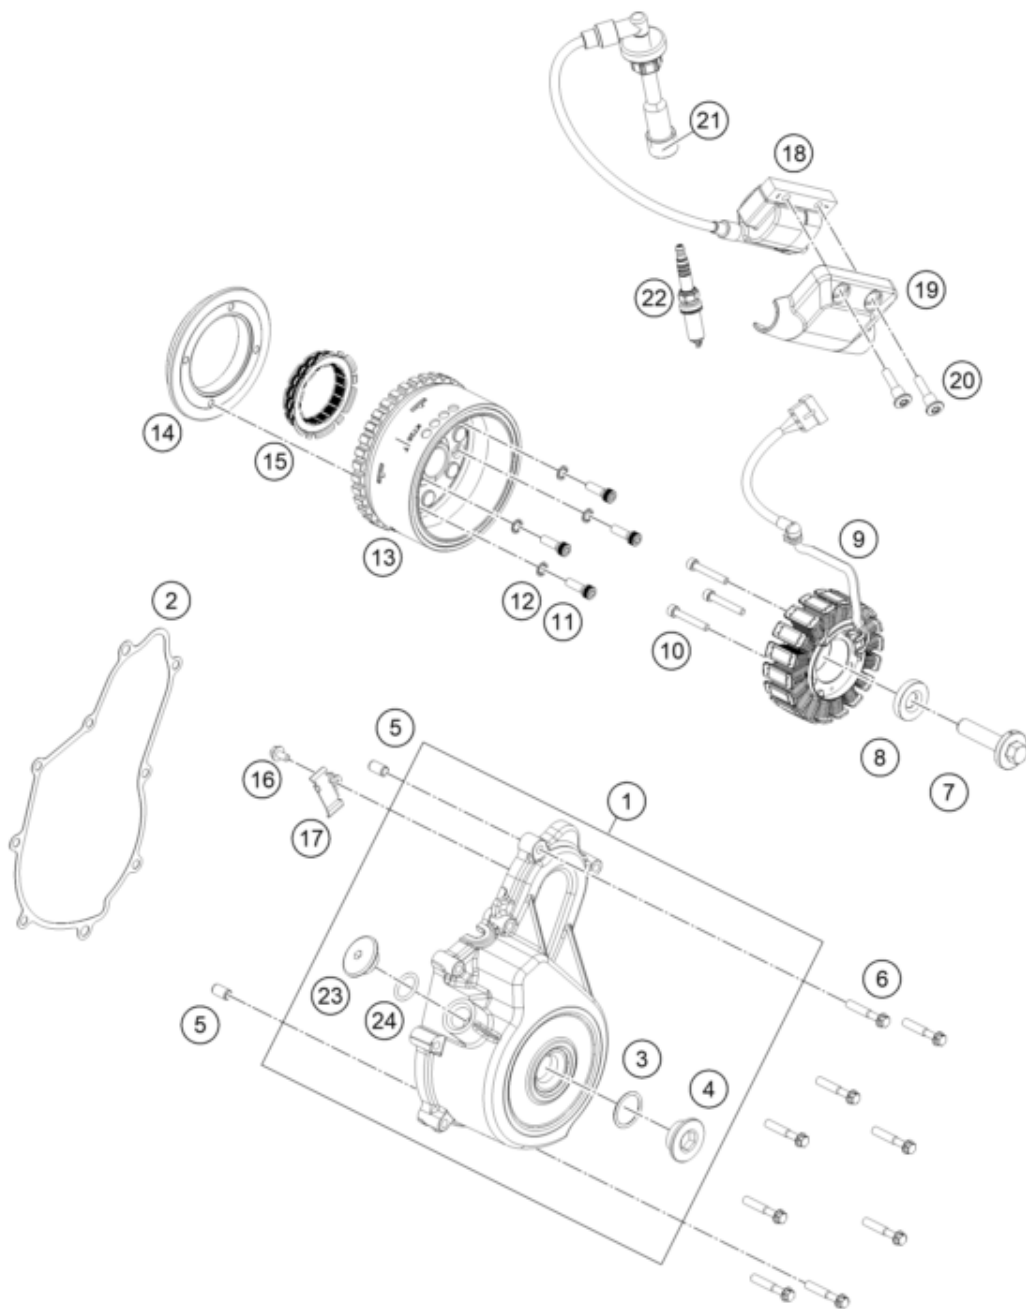

<p>ACHTUNG !!! V1: Drehmomentbegrenzer mit Gleitlager Motor Seriennummer bis R96303999</p> <p>Betroffene Baugruppen: 30 - Motorgehäuse 39 - Zündanlage 40 - Elektrostarter</p>	!	<p>CAUTION !!! V1: Torque limiter with plain bearing Engine serial number up to R96303999</p> <p>Affected assembly groups: 30 - Engine Case 39 - Ignition System 40 - Electric Starter</p>
--	---	--

Pos	Part Number	Description	Additional Text	Quantity
1	96330002033C1	COVER MAGNETO		1.00
2	96330040000	GASKET COVER MAGNETO		1.00
3	J770024015	O-RING 24X2,5		1.00
4	90230094000	PLUG SCREW M24X1,5		1.00
5	90130024000	PIN DOWEL 8X6,4X14MM		2.00
6	J025060350	FLANGED BOLT M6X35 WS8		9.00
7	J900001205000	BOLT ASSEMBLY		1.00
8	J690001260000	WASHER PLAIN-ID 12.3XOD 31XT 6		1.00
9	96339004000	STATOR ASSEMBLY		1.00

10	J912050353S	AH SCREW M5X35 SELF LOCKING		3.00
11	90130001001	SOCKET HEAD SCREW M6X20		4.00
12	J797060003	TOOTHED WASHER M6		4.00
13	96339005000	ROTOR ASSEMBLY		1.00
14	90130001000	SUPPORT FREEWHEEL CLUTCH		1.00
15	90140026000	FREEWHEEL CLUTCH		1.00
16	J900000501003	BOLT FLANGED M5X0.8		1.00
17	96339029000	BRACKET MAGNETO		1.00
18	96339006000	coil assembly ignition		1.00
19	96339006050	COVER COIL IGNITION		1.00
20	J900000603400	SCREW SOCKET STEP M6X1		2.00
21	90239090001	RUBBER GASKET SPARK PLUG		1.00
22	93839093000	Spark plug BOSCH VR6NEU M12X1.		1.00
23	93839010100	Screw plug, OT marking		1.00
24	J770015824	O-RING 15,8X2,4		1.00