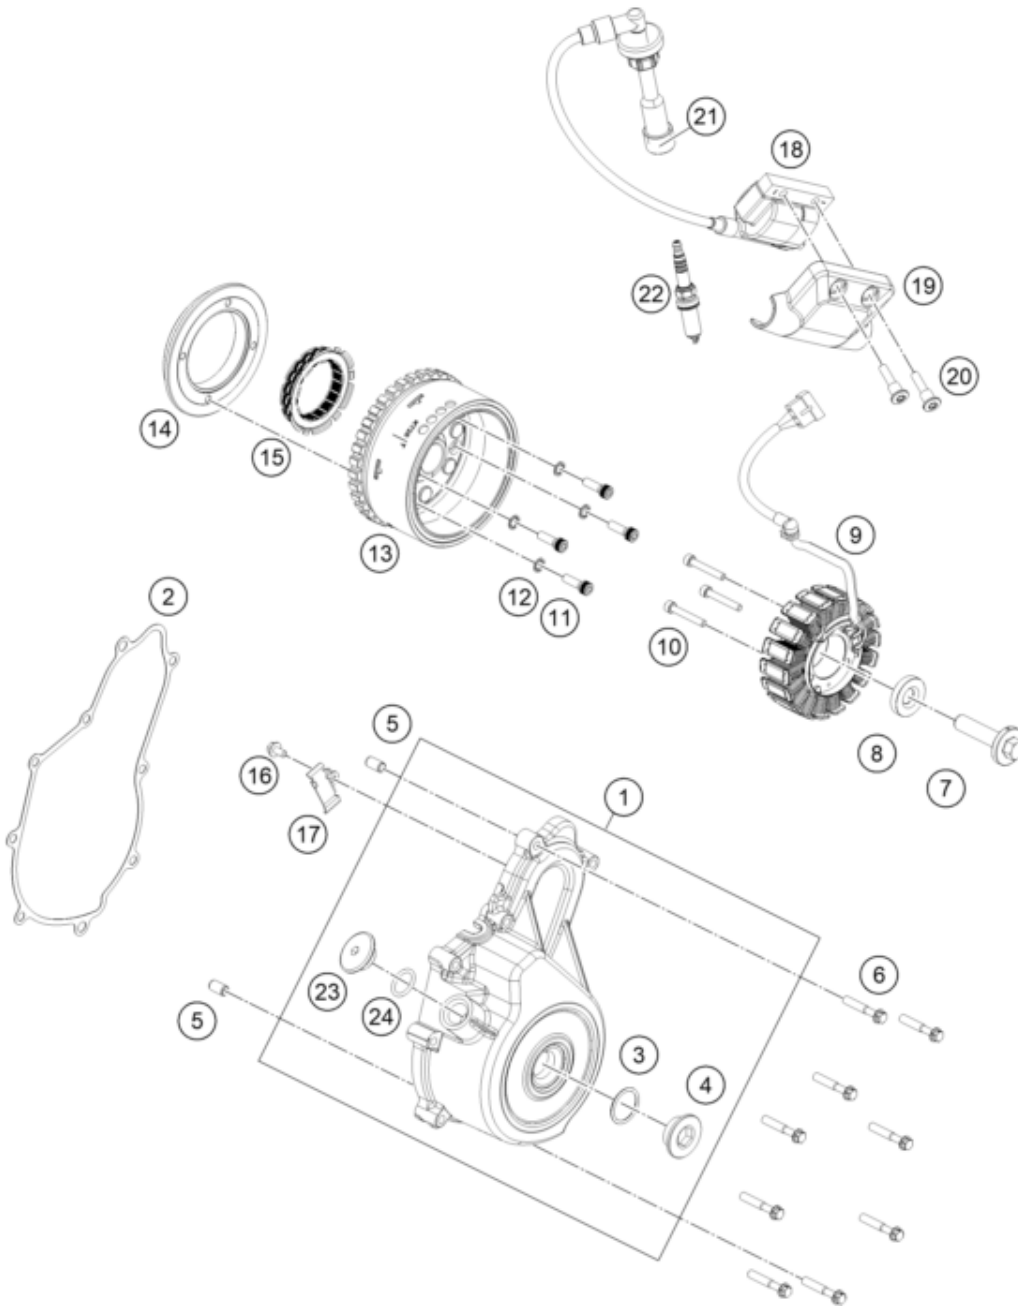

<p>ACHTUNG !!! V1: Drehmomentbegrenzer mit Gleitlager Motor Seriennummer bis R96303999</p> <p>Betroffene Baugruppen: 30 - Motorgehäuse 39 - Zündanlage 40 - Elektrostarter</p>	!	<p>CAUTION !!! V1: Torque limiter with plain bearing Engine serial number up to R96303999</p> <p>Affected assembly groups: 30 - Engine Case 39 - Ignition System 40 - Electric Starter</p>
---	---	---

Pos	Part Number	Description	Additional Text	Quantity
1	96330002033C1	COVER MAGNETO		1.00
2	96330040000	GASKET COVER MAGNETO		1.00
3	J770024015	O-RING 24X2,5		1.00
4	90230094000	PLUG SCREW M24X1,5		1.00
5	90130024000	PIN DOWEL 8X6,4X14MM		2.00
6	J025060350	FLANGED BOLT M6X35 WS8		9.00
7	J900001205000	BOLT ASSEMBLY		1.00
8	J690001260000	WASHER PLAIN-ID 12.3XOD 31XT 6		1.00
9	96339004000	STATOR ASSEMBLY		1.00

10	J912050353S	AH SCREW M5X35 SELF LOCKING	3.00
11	90130001001	SOCKET HEAD SCREW M6X20	4.00
12	J797060003	TOOTHED WASHER M6	4.00
13	96339005000	ROTOR ASSEMBLY	1.00
14	90130001000	SUPPORT FREEWHEEL CLUTCH	1.00
15	90140026000	FREEWHEEL CLUTCH	1.00
16	J900000501003	BOLT FLANGED M5X0.8	1.00
17	96339029000	BRACKET MAGNETO	1.00
18	96339006000	coil assembly ignition	1.00
19	96339006050	COVER COIL IGNITION	1.00
20	J900000603400	SCREW SOCKET STEP M6X1	2.00
21	90239090001	RUBBER GASKET SPARK PLUG	1.00
22	93839093000	Spark plug BOSCH VR6NEU M12X1.	1.00
23	93839010100	Screw plug, OT marking	1.00
24	J770015824	O-RING 15,8X2,4	1.00