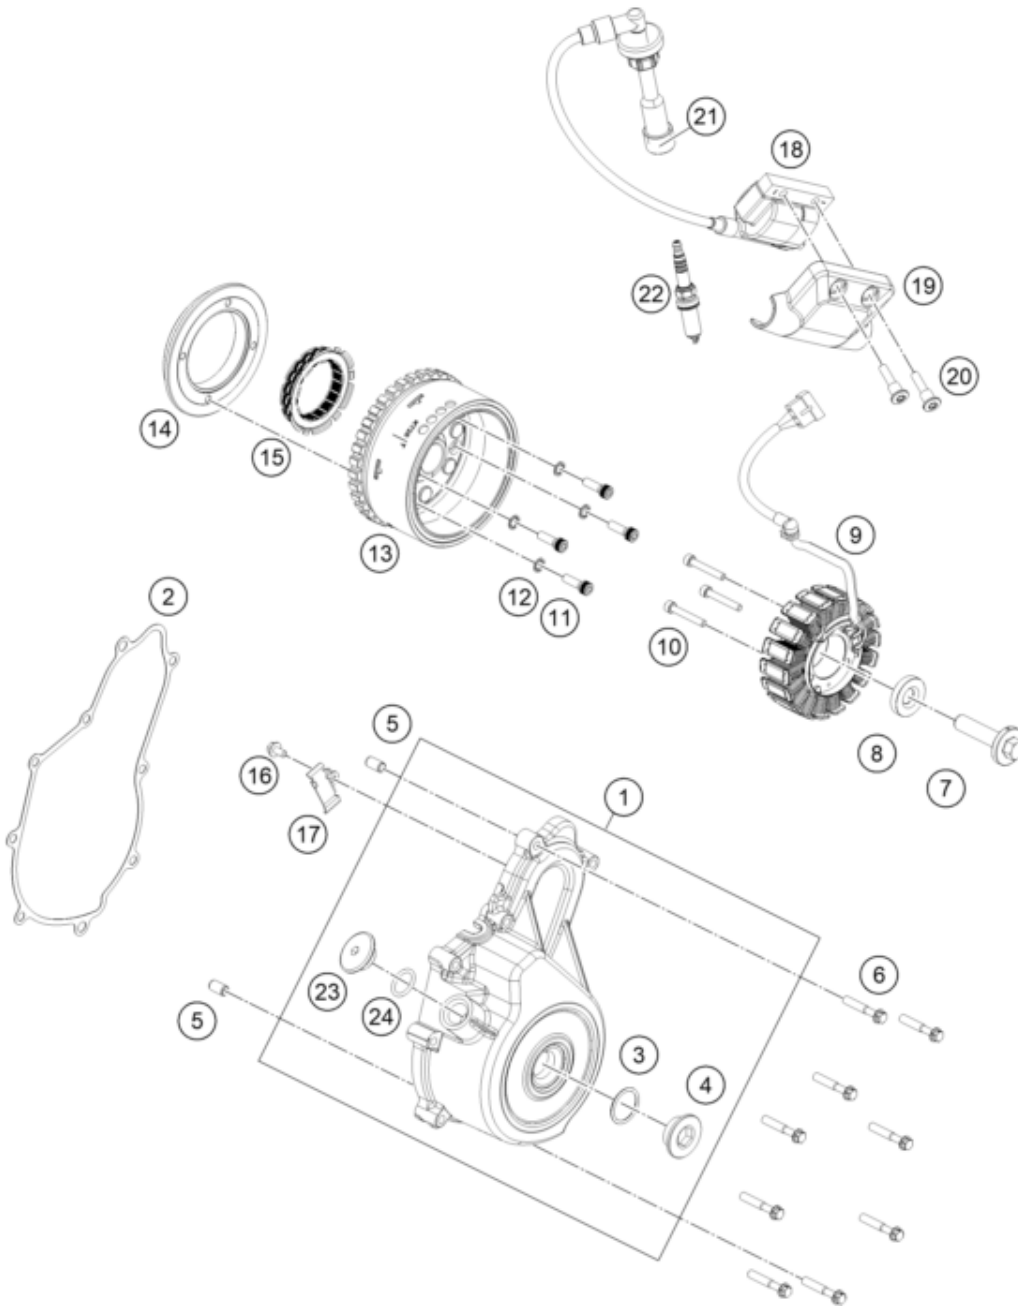

<p><b>ACHTUNG !!!</b> V1: Drehmomentbegrenzer mit Gleitlager Motor Seriennummer bis R96303999</p> <p>Betroffene Baugruppen: 30 - Motorgehäuse 39 - Zündanlage 40 - Elektrostarter</p>	!	<p><b>CAUTION !!!</b> V1: Torque limiter with plain bearing Engine serial number up to R96303999</p> <p>Affected assembly groups: 30 - Engine Case 39 - Ignition System 40 - Electric Starter</p>
---	---	---

Pos	Part Number	Description	Additional Text	Quantity
1	96330002033C1	COVER MAGNETO		1.00
2	96330040000	GASKET COVER MAGNETO		1.00
3	J770024015	O-RING 24X2,5		1.00
4	90230094000	PLUG SCREW M24X1,5		1.00
5	90130024000	PIN DOWEL 8X6,4X14MM		2.00
6	J025060350	FLANGED BOLT M6X35 WS8		9.00
7	J900001205000	BOLT ASSEMBLY		1.00
8	J690001260000	WASHER PLAIN-ID 12.3XOD 31XT 6		1.00
9	96339004000	STATOR ASSEMBLY		1.00

10	J912050353S	AH SCREW M5X35 SELF LOCKING	3.00
11	90130001001	SOCKET HEAD SCREW M6X20	4.00
12	J797060003	TOOTHED WASHER M6	4.00
13	96339005000	ROTOR ASSEMBLY	1.00
14	90130001000	SUPPORT FREEWHEEL CLUTCH	1.00
15	90140026000	FREEWHEEL CLUTCH	1.00
16	J900000501003	BOLT FLANGED M5X0.8	1.00
17	96339029000	BRACKET MAGNETO	1.00
18	96339006000	coil assembly ignition	1.00
19	96339006050	COVER COIL IGNITION	1.00
20	J900000603400	SCREW SOCKET STEP M6X1	2.00
21	90239090001	RUBBER GASKET SPARK PLUG	1.00
22	93839093000	Spark plug BOSCH VR6NEU M12X1.	1.00
23	93839010100	Screw plug, OT marking	1.00
24	J770015824	O-RING 15,8X2,4	1.00