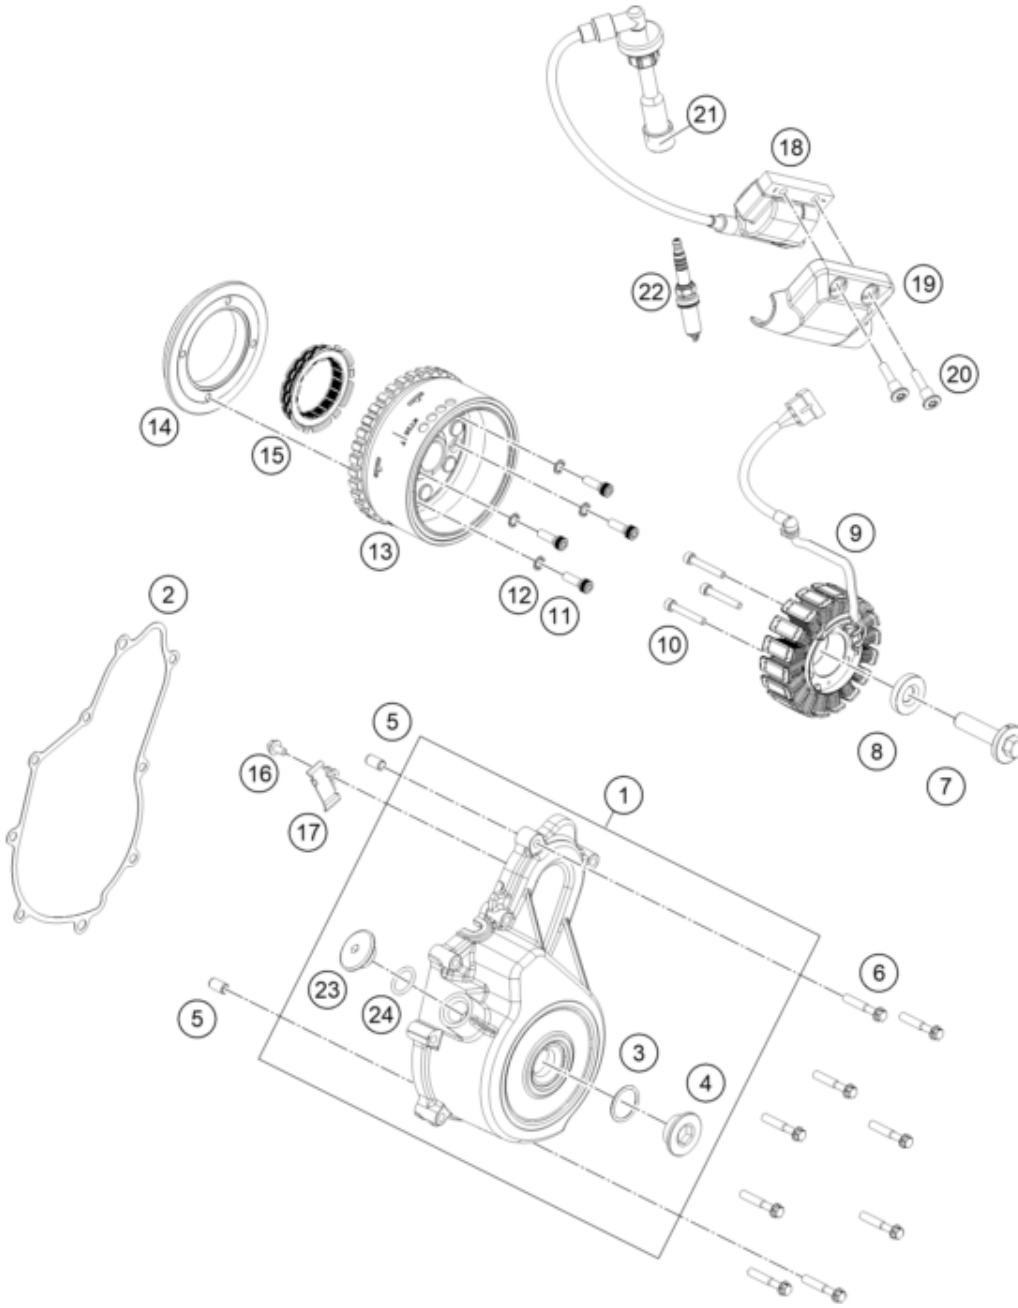

<p>ACHTUNG !!! V1: Drehmomentbegrenzer mit Gleitlager Motor Seriennummer bis R96303999</p> <p>Betroffene Baugruppen: 30 - Motorgehäuse 39 - Zündanlage 40 - Elektrostarter</p>	!	<p>CAUTION !!! V1: Torque limiter with plain bearing Engine serial number up to R96303999</p> <p>Affected assembly groups: 30 - Engine Case 39 - Ignition System 40 - Electric Starter</p>
--	---	--

Pos	Part Number	Description	Additional Text	Quantity
1	96330002033C1	COVER MAGNETO		1.00
2	96330040000	GASKET COVER MAGNETO		1.00
3	J770024015	O-RING 24X2,5		1.00
4	90230094000	PLUG SCREW M24X1,5		1.00
5	90130024000	PIN DOWEL 8X6,4X14MM	14mm length	2.00
6	J025060350	FLANGED BOLT M6X35 WS8		9.00
7	J900001205000	BOLT ASSEMBLY		1.00
8	J690001260000	WASHER PLAIN-ID 12.3XOD 31XT 6		1.00
9	96339004000	STATOR ASSEMBLY		1.00

10	J912050353S	AH SCREW M5X35 SELF LOCKING		3.00
11	90130001001	SOCKET HEAD SCREW M6X20		4.00
12	J797060003	TOOTHED WASHER M6		4.00
13	96339005000	ROTOR ASSEMBLY		1.00
14	90130001000	SUPPORT FREEWHEEL CLUTCH		1.00
15	90140026000	FREEWHEEL CLUTCH		1.00
16	J900000501003	BOLT FLANGED M5X0.8		1.00
17	96339029000	BRACKET MAGNETO		1.00
18	96339006000	coil assembly ignition		1.00
19	96339006050	COVER COIL IGNITION		1.00
20	J900000603400	SCREW SOCKET STEP M6X1		2.00
21	90239090001	RUBBER GASKET SPARK PLUG		1.00
22	93839093000	Spark plug BOSCH VR6NEU M12X1.		1.00
23	93839010100	Screw plug, OT marking		1.00
24	J770015824	O-RING 15,8X2,4		1.00