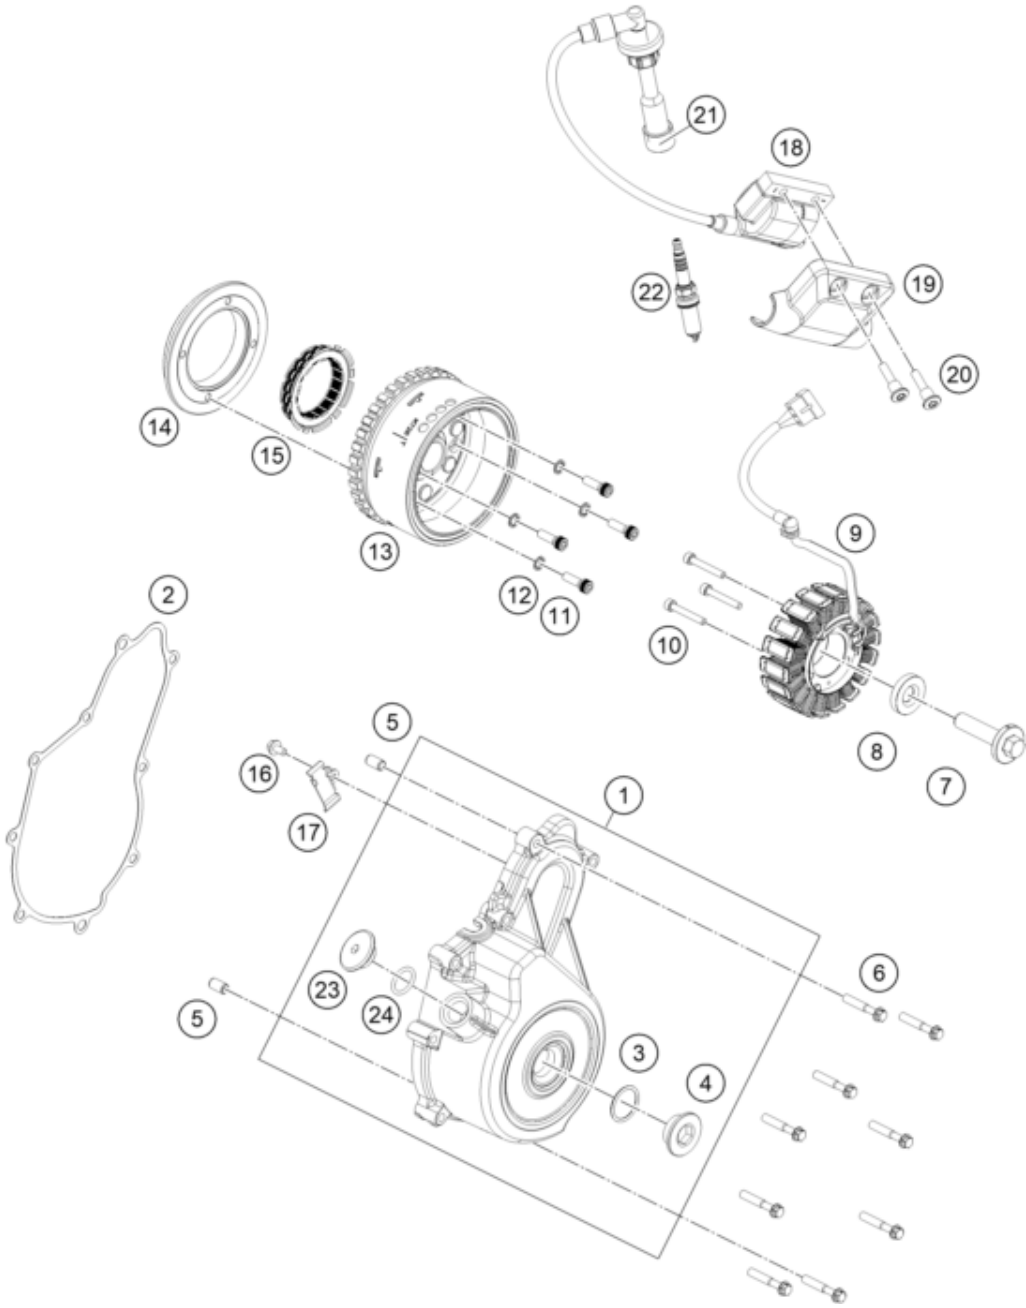

<p>ACHTUNG !!! V2: Drehmomentbegrenzer mit Nadellager Motor Seriennummer von R96304000</p> <p>!</p> <p>Betroffene Baugruppen: 30 - Motorgehäuse 39 - Zündanlage 40 - Elektrostarter</p>	<p>CAUTION !!! V2: Torque limiter with needle bearing Engine serial number from R96304000</p> <p>Affected assembly groups: 30 - Engine Case 39 - Ignition System 40 - Electric Starter</p>
---	---

Pos	Part Number	Description	Additional Text	Quantity
1	96330002133C1	COVER MAGNETO ASSLY JP541267 K		1.00
2	96330040000	GASKET COVER MAGNETO		1.00
3	J770024015	O-RING 24X2,5		1.00
4	90230094000	PLUG SCREW M24X1,5		1.00
5	90130024000	PIN DOWEL 8X6,4X14MM		2.00
6	J025060350	FLANGED BOLT M6X35 WS8		9.00
7	J900001205000	BOLT ASSEMBLY		1.00
8	J690001260000	WASHER PLAIN-ID 12.3XOD 31XT 6		1.00
9	96339004000	STATOR ASSEMBLY		1.00

10	J912050353S	AH SCREW M5X35 SELF LOCKING		3.00
11	90130001001	SOCKET HEAD SCREW M6X20		4.00
12	J797060003	TOOTHED WASHER M6		4.00
13	96339005000	ROTOR ASSEMBLY		1.00
14	90130001000	SUPPORT FREEWHEEL CLUTCH		1.00
15	90140026000	FREEWHEEL CLUTCH		1.00
16	J900000501003	BOLT FLANGED M5X0.8		1.00
17	96339029000	BRACKET MAGNETO		1.00
18	96339006000	coil assembly ignition		1.00
19	96339006050	COVER COIL IGNITION		1.00
20	J900000603400	SCREW SOCKET STEP M6X1		2.00
21	90239090001	RUBBER GASKET SPARK PLUG		1.00
22	93839093000	Spark plug BOSCH VR6NEU M12X1.		1.00
23	93839010100	Screw plug, OT marking		1.00
24	J770015824	O-RING 15,8X2,4		1.00