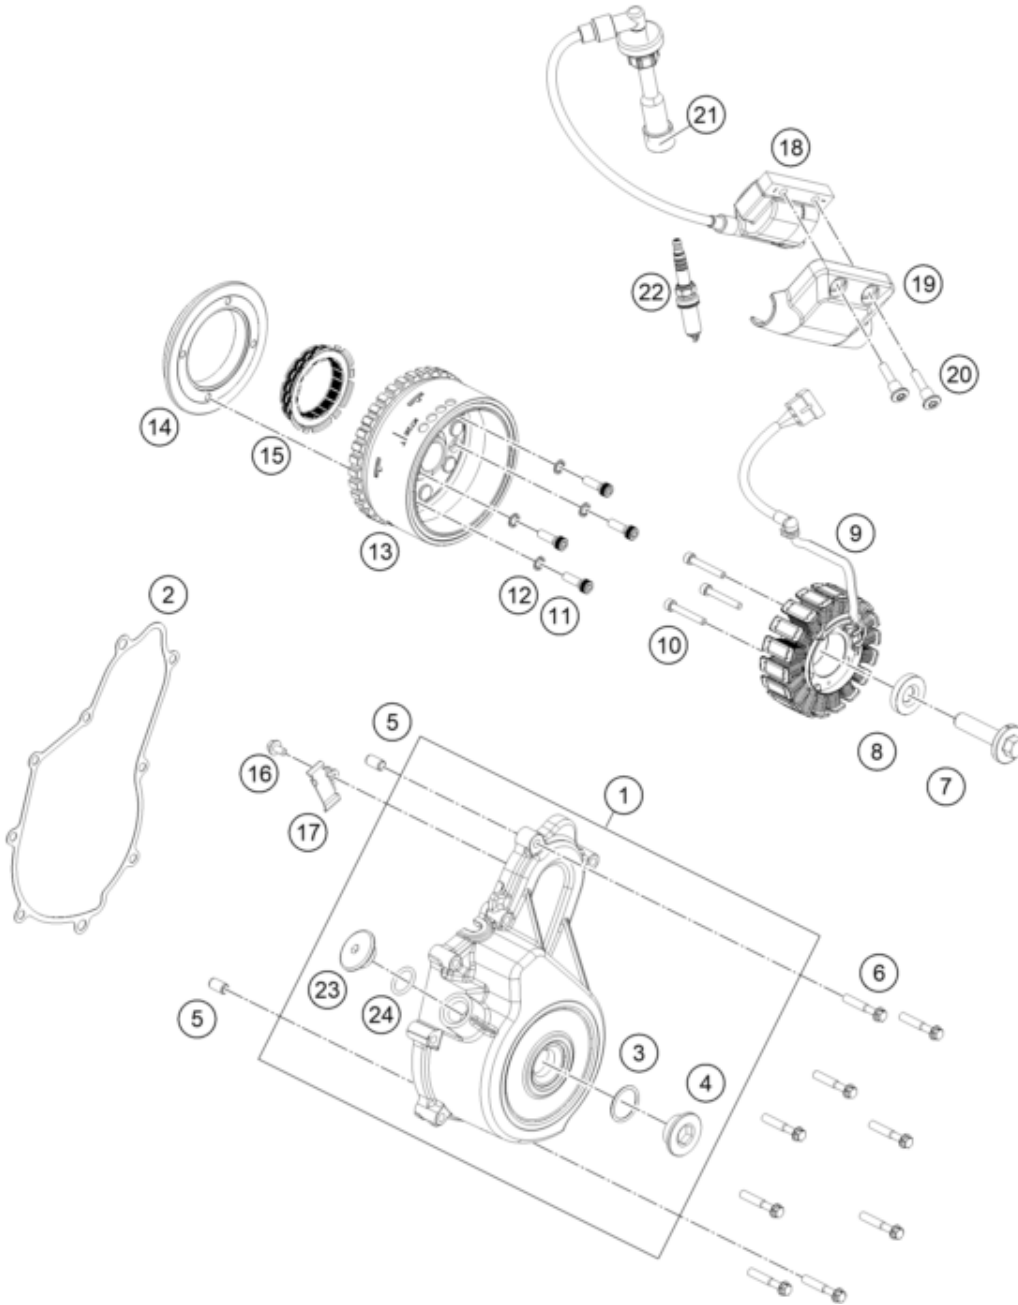

<p>ACHTUNG !!! V2: Drehmomentbegrenzer mit Nadellager Motor Seriennummer von R96304000</p> <p>Betroffene Baugruppen: 30 - Motorgehäuse 39 - Zündanlage 40 - Elektrostarter</p>		<p>CAUTION !!! V2: Torque limiter with needle bearing Engine serial number from R96304000</p> <p>Affected assembly groups: 30 - Engine Case 39 - Ignition System 40 - Electric Starter</p>
--	--	--

Pos	Part Number	Description	Additional Text	Quantity
1	96330002133C1	COVER MAGNETO ASSLY JP541267 K		1.00
2	96330040000	GASKET COVER MAGNETO		1.00
3	J770024015	O-RING 24X2,5		1.00
4	90230094000	PLUG SCREW M24X1,5		1.00
5	90130024000	PIN DOWEL 8X6,4X14MM		2.00
6	J025060350	FLANGED BOLT M6X35 WS8		9.00
7	J900001205000	BOLT ASSEMBLY		1.00
8	J690001260000	WASHER PLAIN-ID 12.3XOD 31XT 6		1.00
9	96339004000	STATOR ASSEMBLY		1.00

10	J912050353S	AH SCREW M5X35 SELF LOCKING		3.00
11	90130001001	SOCKET HEAD SCREW M6X20		4.00
12	J797060003	TOOTHED WASHER M6		4.00
13	96339005000	ROTOR ASSEMBLY		1.00
14	90130001000	SUPPORT FREEWHEEL CLUTCH		1.00
15	90140026000	FREEWHEEL CLUTCH		1.00
16	J900000501003	BOLT FLANGED M5X0.8		1.00
17	96339029000	BRACKET MAGNETO		1.00
18	96339006000	coil assembly ignition		1.00
19	96339006050	COVER COIL IGNITION		1.00
20	J900000603400	SCREW SOCKET STEP M6X1		2.00
21	90239090001	RUBBER GASKET SPARK PLUG		1.00
22	93839093000	Spark plug BOSCH VR6NEU M12X1.		1.00
23	93839010100	Screw plug, OT marking		1.00
24	J770015824	O-RING 15,8X2,4		1.00