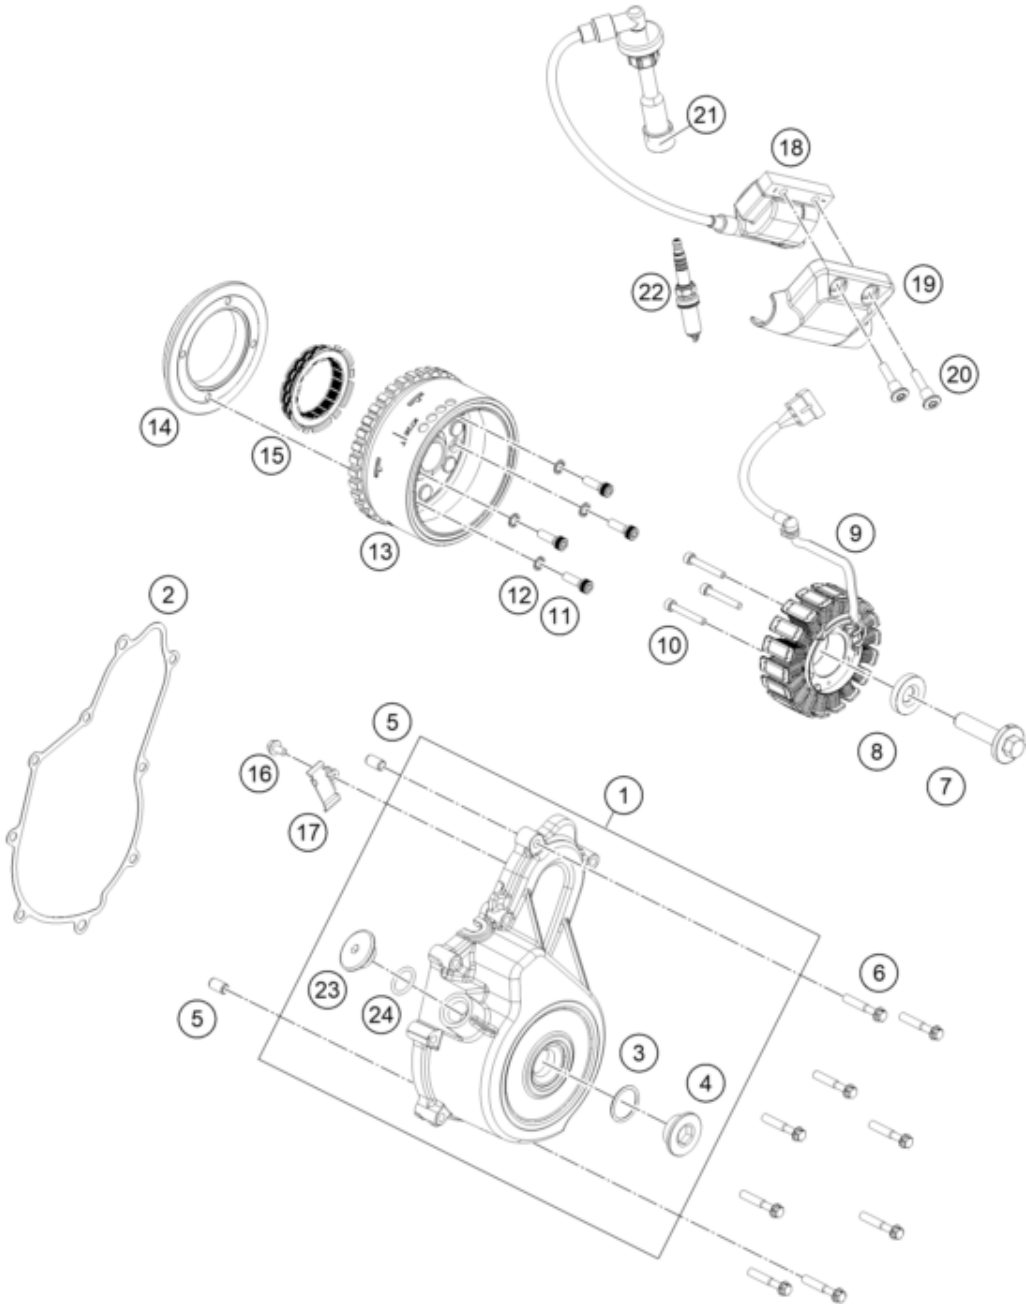

<p><b>ACHTUNG !!!</b> V2: Drehmomentbegrenzer mit Nadellager Motor Seriennummer von R96304000</p> <p><b>!</b></p> <p>Betroffene Baugruppen: 30 - Motorgehäuse 39 - Zündanlage 40 - Elektrostarter</p>	<p><b>CAUTION !!!</b> V2: Torque limiter with needle bearing Engine serial number from R96304000</p> <p>Affected assembly groups: 30 - Engine Case 39 - Ignition System 40 - Electric Starter</p>
---	---

Pos	Part Number	Description	Additional Text	Quantity
1	96330002133C1	COVER MAGNETO ASSLY JP541267 K		1.00
2	96330040000	GASKET COVER MAGNETO		1.00
3	J770024015	O-RING 24X2,5		1.00
4	90230094000	PLUG SCREW M24X1,5		1.00
5	90130024000	PIN DOWEL 8X6,4X14MM		2.00
6	J025060350	FLANGED BOLT M6X35 WS8		9.00
7	J900001205000	BOLT ASSEMBLY		1.00
8	J690001260000	WASHER PLAIN-ID 12.3XOD 31XT 6		1.00
9	96339004000	STATOR ASSEMBLY		1.00

10	J912050353S	AH SCREW M5X35 SELF LOCKING	3.00
11	90130001001	SOCKET HEAD SCREW M6X20	4.00
12	J797060003	TOOTHED WASHER M6	4.00
13	96339005000	ROTOR ASSEMBLY	1.00
14	90130001000	SUPPORT FREEWHEEL CLUTCH	1.00
15	90140026000	FREEWHEEL CLUTCH	1.00
16	J900000501003	BOLT FLANGED M5X0.8	1.00
17	96339029000	BRACKET MAGNETO	1.00
18	96339006000	coil assembly ignition	1.00
19	96339006050	COVER COIL IGNITION	1.00
20	J900000603400	SCREW SOCKET STEP M6X1	2.00
21	90239090001	RUBBER GASKET SPARK PLUG	1.00
22	93839093000	Spark plug BOSCH VR6NEU M12X1.	1.00
23	93839010100	Screw plug, OT marking	1.00
24	J770015824	O-RING 15,8X2,4	1.00