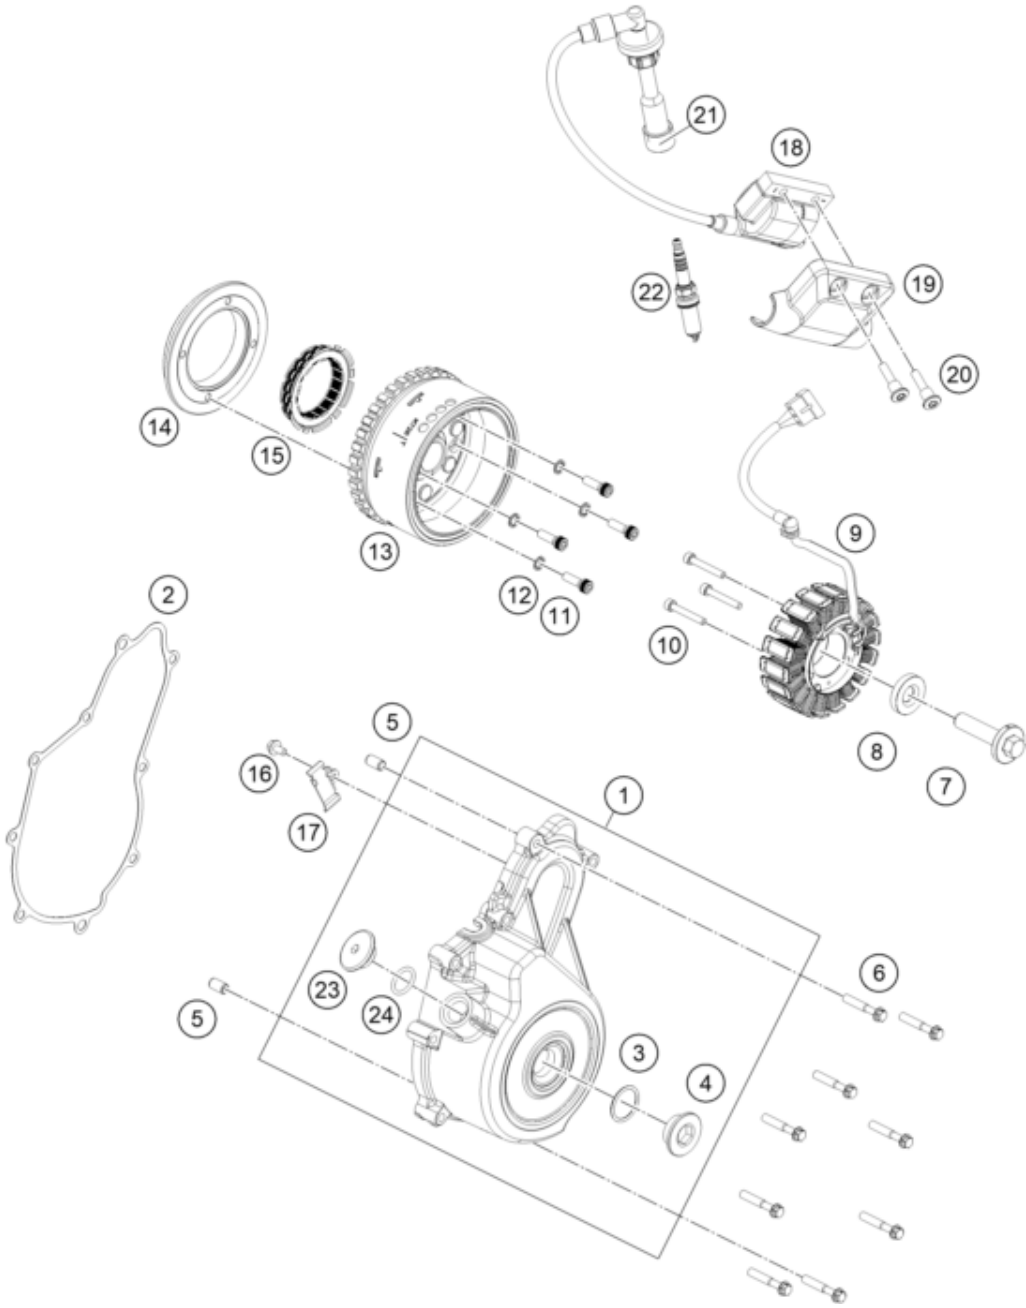

<p>ACHTUNG !!! V2: Drehmomentbegrenzer mit Nadellager Motor Seriennummer von R96304000</p> <p>Betroffene Baugruppen: 30 - Motorgehäuse 39 - Zündanlage 40 - Elektrostarter</p>	!	<p>CAUTION !!! V2: Torque limiter with needle bearing Engine serial number from R96304000</p> <p>Affected assembly groups: 30 - Engine Case 39 - Ignition System 40 - Electric Starter</p>
--	---	--

Pos	Part Number	Description	Additional Text	Quantity
1	96330002133C1	COVER MAGNETO ASSLY JP541267 K		1.00
2	96330040000	GASKET COVER MAGNETO		1.00
3	J770024015	O-RING 24X2,5		1.00
4	90230094000	PLUG SCREW M24X1,5		1.00
5	90130024000	PIN DOWEL 8X6,4X14MM		2.00
6	J025060350	FLANGED BOLT M6X35 WS8		9.00
7	J900001205000	BOLT ASSEMBLY		1.00
8	J690001260000	WASHER PLAIN-ID 12.3XOD 31XT 6		1.00
9	96339004000	STATOR ASSEMBLY		1.00

10	J912050353S	AH SCREW M5X35 SELF LOCKING	3.00
11	90130001001	SOCKET HEAD SCREW M6X20	4.00
12	J797060003	TOOTHED WASHER M6	4.00
13	96339005000	ROTOR ASSEMBLY	1.00
14	90130001000	SUPPORT FREEWHEEL CLUTCH	1.00
15	90140026000	FREEWHEEL CLUTCH	1.00
16	J900000501003	BOLT FLANGED M5X0.8	1.00
17	96339029000	BRACKET MAGNETO	1.00
18	96339006000	coil assembly ignition	1.00
19	96339006050	COVER COIL IGNITION	1.00
20	J900000603400	SCREW SOCKET STEP M6X1	2.00
21	90239090001	RUBBER GASKET SPARK PLUG	1.00
22	93839093000	Spark plug BOSCH VR6NEU M12X1.	1.00
23	93839010100	Screw plug, OT marking	1.00
24	J770015824	O-RING 15,8X2,4	1.00