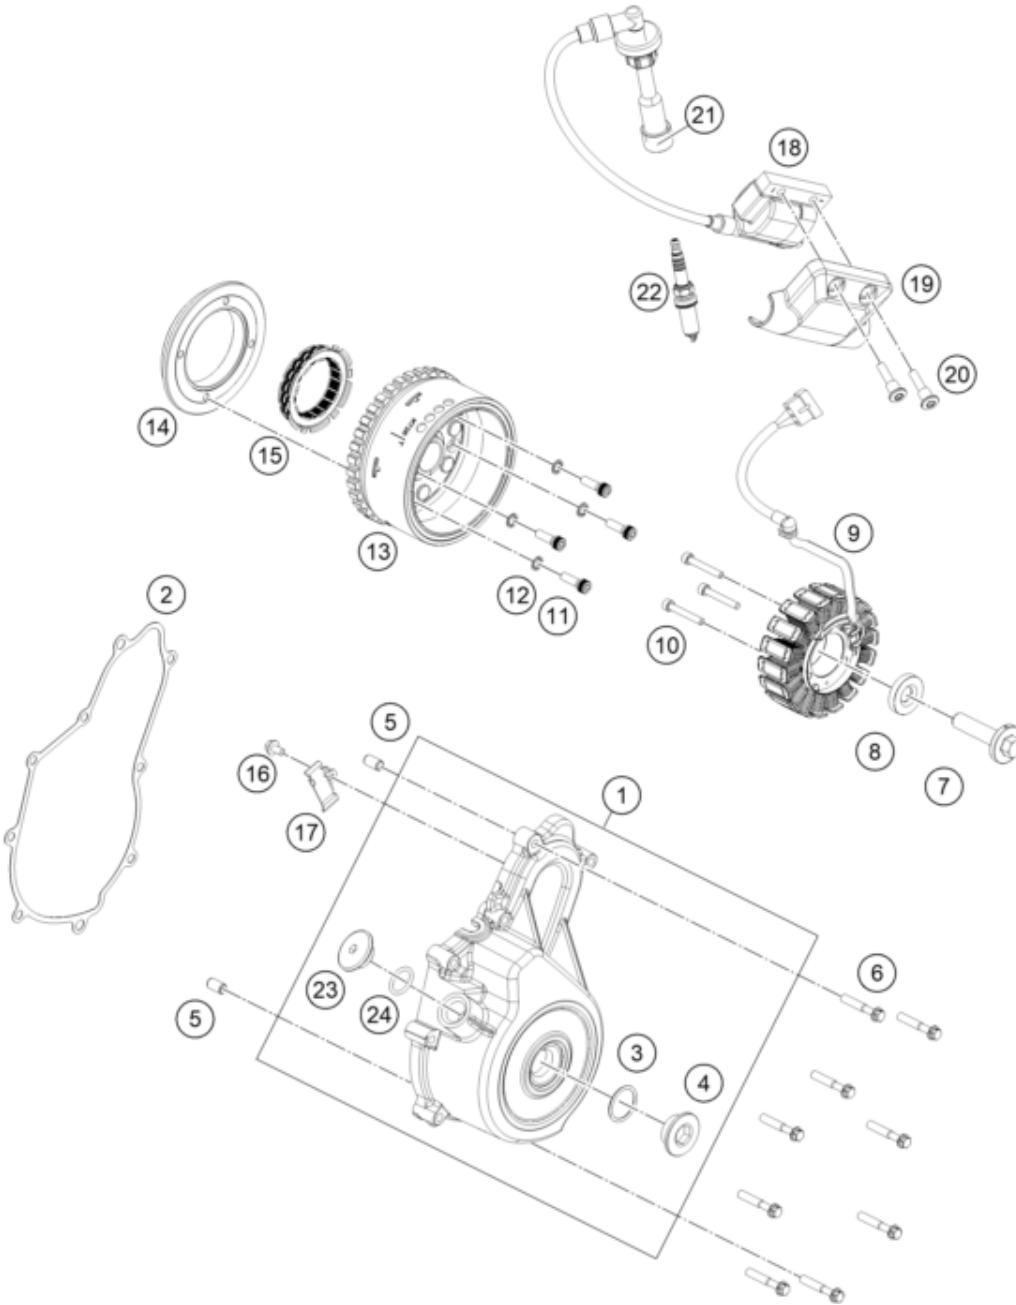

<p>ACHTUNG !!! V2: Drehmomentbegrenzer mit Nadellager Motor Seriennummer von R96304000</p> <p>Betroffene Baugruppen: 30 - Motorgehäuse 39 - Zündanlage 40 - Elektrostarter</p>	!	<p>CAUTION !!! V2: Torque limiter with needle bearing Engine serial number from R96304000</p> <p>Affected assembly groups: 30 - Engine Case 39 - Ignition System 40 - Electric Starter</p>
--	---	--

Pos	Part Number	Description	Additional Text	Quantity
1	96330002133C1	COVER MAGNETO ASSLY JP541267 K		1.00
2	96330040000	GASKET COVER MAGNETO		1.00
3	J770024015	O-RING 24X2,5		1.00
4	90230094000	PLUG SCREW M24X1,5		1.00
5	90130024000	PIN DOWEL 8X6,4X14MM	14mm length	2.00
6	J025060350	FLANGED BOLT M6X35 WS8		9.00
7	J900001205000	BOLT ASSEMBLY		1.00
8	J690001260000	WASHER PLAIN-ID 12.3XOD 31XT 6		1.00
9	96339004000	STATOR ASSEMBLY		1.00

10	J912050353S	AH SCREW M5X35 SELF LOCKING		3.00
11	90130001001	SOCKET HEAD SCREW M6X20		4.00
12	J797060003	TOOTHED WASHER M6		4.00
13	96339005000	ROTOR ASSEMBLY		1.00
14	90130001000	SUPPORT FREEWHEEL CLUTCH		1.00
15	90140026000	FREEWHEEL CLUTCH		1.00
16	J900000501003	BOLT FLANGED M5X0.8		1.00
17	96339029000	BRACKET MAGNETO		1.00
18	96339006000	coil assembly ignition		1.00
19	96339006050	COVER COIL IGNITION		1.00
20	J900000603400	SCREW SOCKET STEP M6X1		2.00
21	90239090001	RUBBER GASKET SPARK PLUG		1.00
22	93839093000	Spark plug BOSCH VR6NEU M12X1.		1.00
23	93839010100	Screw plug, OT marking		1.00
24	J770015824	O-RING 15,8X2,4		1.00