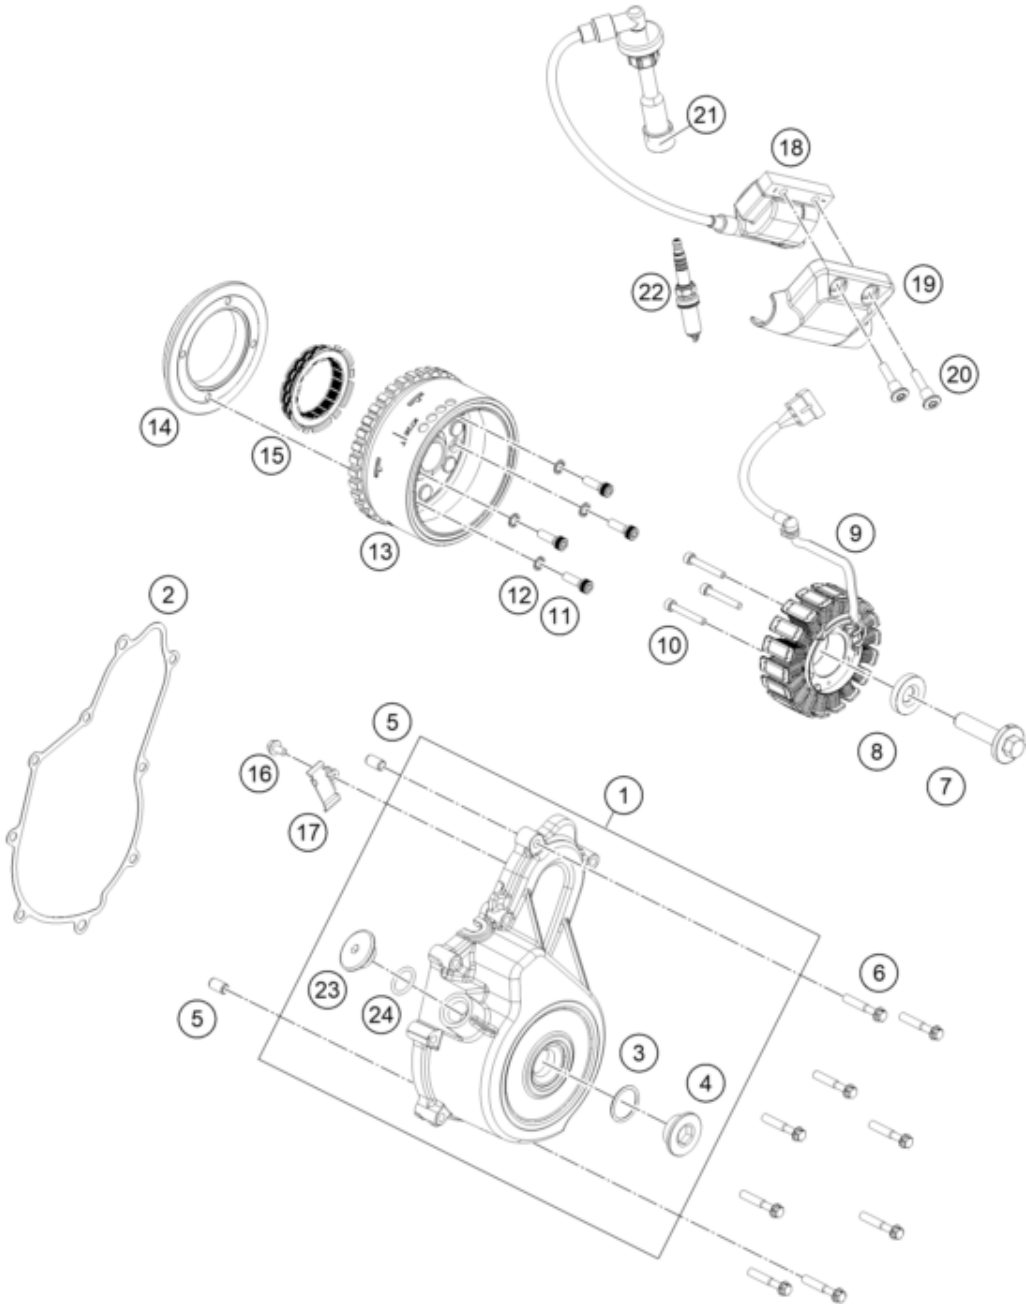

<p>ACHTUNG !!! V2: Drehmomentbegrenzer mit Nadellager Motor Seriennummer von R96304000</p> <p>Betroffene Baugruppen: 30 - Motorgehäuse 39 - Zündanlage 40 - Elektrostarter</p>	<p>!</p>	<p>CAUTION !!! V2: Torque limiter with needle bearing Engine serial number from R96304000</p> <p>Affected assembly groups: 30 - Engine Case 39 - Ignition System 40 - Electric Starter</p>
--	-----------------	--

Pos	Part Number	Description	Additional Text	Quantity
1	96330002133C1	COVER MAGNETO ASSLY JP541267 K		1.00
2	96330040000	GASKET COVER MAGNETO		1.00
3	J770024015	O-RING 24X2,5		1.00
4	90230094000	PLUG SCREW M24X1,5		1.00
5	90130024000	PIN DOWEL 8X6,4X14MM	14mm length	2.00
6	J025060350	FLANGED BOLT M6X35 WS8		9.00
7	J900001205000	BOLT ASSEMBLY		1.00
8	J690001260000	WASHER PLAIN-ID 12.3XOD 31XT 6		1.00
9	96339004000	STATOR ASSEMBLY		1.00

10	J912050353S	AH SCREW M5X35 SELF LOCKING		3.00
11	90130001001	SOCKET HEAD SCREW M6X20		4.00
12	J797060003	TOOTHED WASHER M6		4.00
13	96339005000	ROTOR ASSEMBLY		1.00
14	90130001000	SUPPORT FREEWHEEL CLUTCH		1.00
15	90140026000	FREEWHEEL CLUTCH		1.00
16	J900000501003	BOLT FLANGED M5X0.8		1.00
17	96339029000	BRACKET MAGNETO		1.00
18	96339006000	coil assembly ignition		1.00
19	96339006050	COVER COIL IGNITION		1.00
20	J900000603400	SCREW SOCKET STEP M6X1		2.00
21	90239090001	RUBBER GASKET SPARK PLUG		1.00
22	93839093000	Spark plug BOSCH VR6NEU M12X1.		1.00
23	93839010100	Screw plug, OT marking		1.00
24	J770015824	O-RING 15,8X2,4		1.00