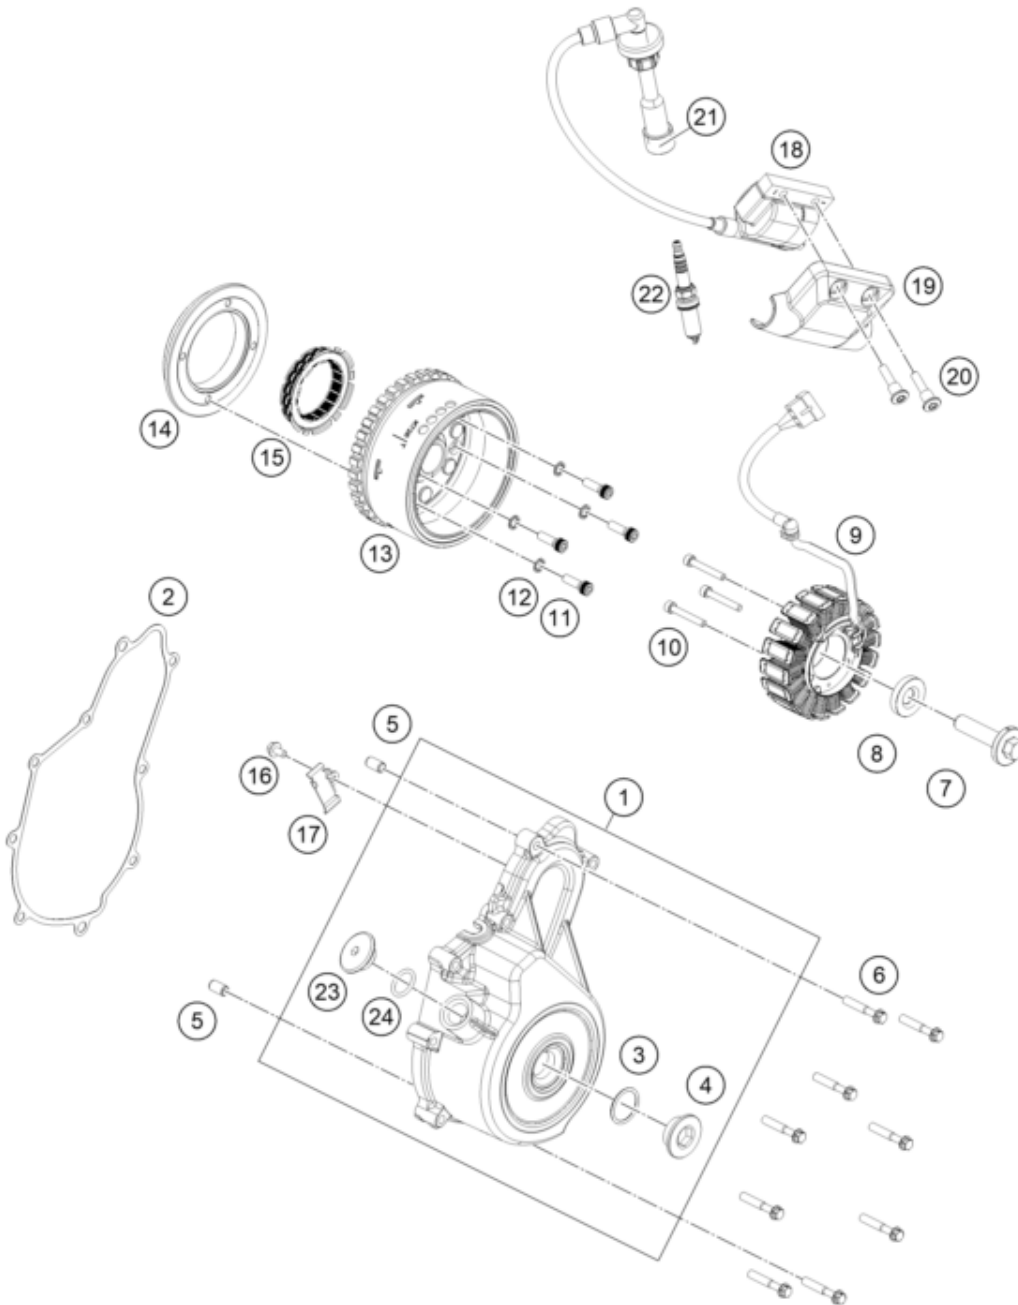

<p>ACHTUNG !!! V2: Drehmomentbegrenzer mit Nadellager Motor Seriennummer von R96304000</p> <p>!</p> <p>Betroffene Baugruppen: 30 - Motorgehäuse 39 - Zündanlage 40 - Elektrostarter</p>	<p>CAUTION !!! V2: Torque limiter with needle bearing Engine serial number from R96304000</p> <p>Affected assembly groups: 30 - Engine Case 39 - Ignition System 40 - Electric Starter</p>
---	---

Pos	Part Number	Description	Additional Text	Quantity
1	96330002133C1	COVER MAGNETO ASSLY JP541267 K		1.00
2	96330040000	GASKET COVER MAGNETO		1.00
3	J770024015	O-RING 24X2,5		1.00
4	90230094000	PLUG SCREW M24X1,5		1.00
5	90130024000	PIN DOWEL 8X6,4X14MM	14mm length	2.00
6	J025060350	FLANGED BOLT M6X35 WS8		9.00
7	J900001205000	BOLT ASSEMBLY		1.00
8	J690001260000	WASHER PLAIN-ID 12.3XOD 31XT 6		1.00
9	96339004000	STATOR ASSEMBLY		1.00

10	J912050353S	AH SCREW M5X35 SELF LOCKING	3.00
11	90130001001	SOCKET HEAD SCREW M6X20	4.00
12	J797060003	TOOTHED WASHER M6	4.00
13	96339005000	ROTOR ASSEMBLY	1.00
14	90130001000	SUPPORT FREEWHEEL CLUTCH	1.00
15	90140026000	FREEWHEEL CLUTCH	1.00
16	J900000501003	BOLT FLANGED M5X0.8	1.00
17	96339029000	BRACKET MAGNETO	1.00
18	96339006000	coil assembly ignition	1.00
19	96339006050	COVER COIL IGNITION	1.00
20	J900000603400	SCREW SOCKET STEP M6X1	2.00
21	90239090001	RUBBER GASKET SPARK PLUG	1.00
22	93839093000	Spark plug BOSCH VR6NEU M12X1.	1.00
23	93839010100	Screw plug, OT marking	1.00
24	J770015824	O-RING 15,8X2,4	1.00