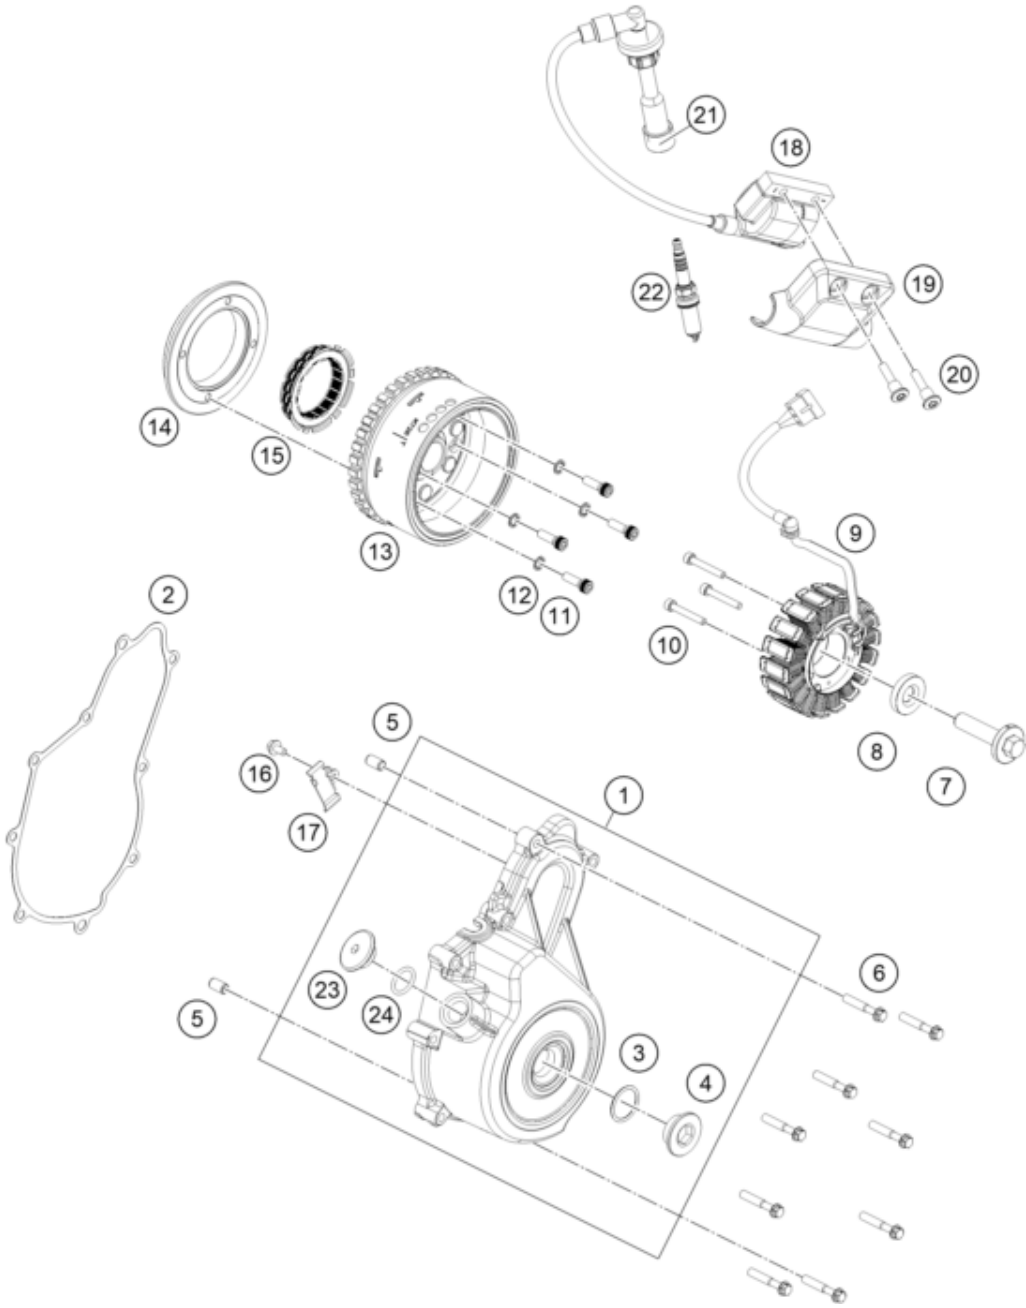

<p>ACHTUNG !!! V2: Drehmomentbegrenzer mit Nadellager Motor Seriennummer von R96304000</p> <p>!</p> <p>Betroffene Baugruppen: 30 - Motorgehäuse 39 - Zündanlage 40 - Elektrostarter</p>	<p>CAUTION !!! V2: Torque limiter with needle bearing Engine serial number from R96304000</p> <p>Affected assembly groups: 30 - Engine Case 39 - Ignition System 40 - Electric Starter</p>
---	---

Pos	Part Number	Description	Additional Text	Quantity
1	96330002133C1	COVER MAGNETO ASSLY JP541267 K		1.00
2	96330040000	GASKET COVER MAGNETO		1.00
3	J770024015	O-RING 24X2,5		1.00
4	90230094000	PLUG SCREW M24X1,5		1.00
5	90130024000	PIN DOWEL 8X6,4X14MM	14mm length	2.00
6	J025060350	FLANGED BOLT M6X35 WS8		9.00
7	J900001205000	BOLT ASSEMBLY		1.00
8	J690001260000	WASHER PLAIN-ID 12.3XOD 31XT 6		1.00
9	96339004000	STATOR ASSEMBLY		1.00

10	J912050353S	AH SCREW M5X35 SELF LOCKING	3.00
11	90130001001	SOCKET HEAD SCREW M6X20	4.00
12	J797060003	TOOTHED WASHER M6	4.00
13	96339005000	ROTOR ASSEMBLY	1.00
14	90130001000	SUPPORT FREEWHEEL CLUTCH	1.00
15	90140026000	FREEWHEEL CLUTCH	1.00
16	J900000501003	BOLT FLANGED M5X0.8	1.00
17	96339029000	BRACKET MAGNETO	1.00
18	96339006000	coil assembly ignition	1.00
19	96339006050	COVER COIL IGNITION	1.00
20	J900000603400	SCREW SOCKET STEP M6X1	2.00
21	90239090001	RUBBER GASKET SPARK PLUG	1.00
22	93839093000	Spark plug BOSCH VR6NEU M12X1.	1.00
23	93839010100	Screw plug, OT marking	1.00
24	J770015824	O-RING 15,8X2,4	1.00