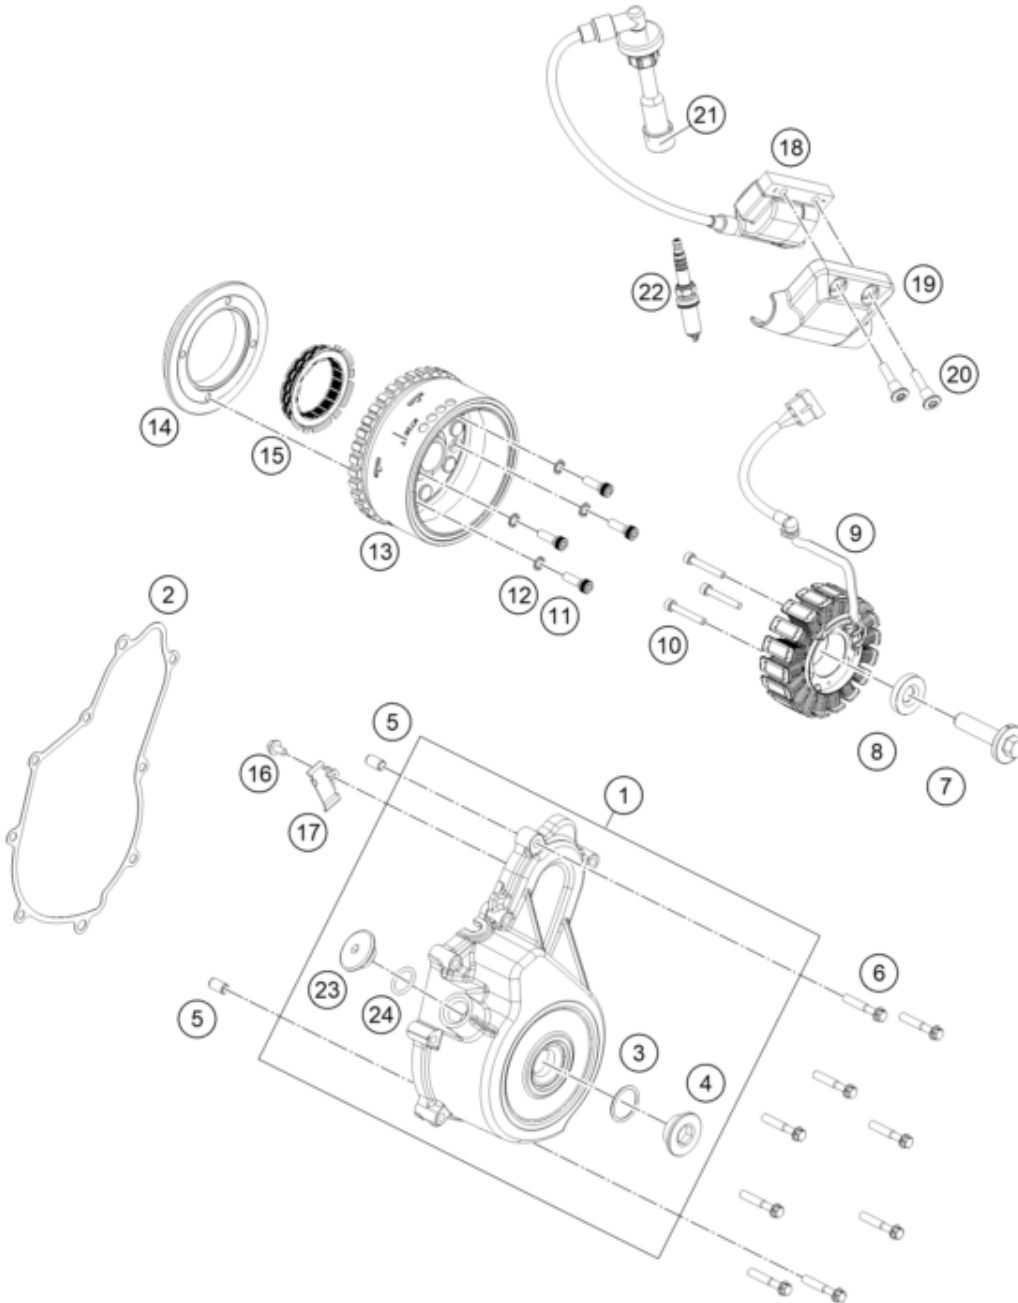

<p>ACHTUNG !!! V2: Drehmomentbegrenzer mit Nadellager Motor Seriennummer von R96304000</p> <p>Betroffene Baugruppen: 30 - Motorgehäuse 39 - Zündanlage 40 - Elektrostarter</p>	!	<p>CAUTION !!! V2: Torque limiter with needle bearing Engine serial number from R96304000</p> <p>Affected assembly groups: 30 - Engine Case 39 - Ignition System 40 - Electric Starter</p>
--	---	--

Pos	Part Number	Description	Additional Text	Quantity
1	96330002133C1	COVER MAGNETO ASSLY JP541267 K		1.00
2	96330040000	GASKET COVER MAGNETO		1.00
3	J770024015	O-RING 24X2,5		1.00
4	90230094000	PLUG SCREW M24X1,5		1.00
5	90130024000	PIN DOWEL 8X6,4X14MM		2.00
6	J025060350	FLANGED BOLT M6X35 WS8		9.00
7	J900001205000	BOLT ASSEMBLY		1.00
8	J690001260000	WASHER PLAIN-ID 12.3XOD 31XT 6		1.00
9	96339004000	STATOR ASSEMBLY		1.00

10	J912050353S	AH SCREW M5X35 SELF LOCKING		3.00
11	90130001001	SOCKET HEAD SCREW M6X20		4.00
12	J797060003	TOOTHED WASHER M6		4.00
13	96339005000	ROTOR ASSEMBLY		1.00
14	90130001000	SUPPORT FREEWHEEL CLUTCH		1.00
15	90140026000	FREEWHEEL CLUTCH		1.00
16	J900000501003	BOLT FLANGED M5X0.8		1.00
17	96339029000	BRACKET MAGNETO		1.00
18	96339006000	coil assembly ignition		1.00
19	96339006050	COVER COIL IGNITION		1.00
20	J900000603400	SCREW SOCKET STEP M6X1		2.00
21	90239090001	RUBBER GASKET SPARK PLUG		1.00
22	93839093000	Spark plug BOSCH VR6NEU M12X1.		1.00
23	93839010100	Screw plug, OT marking		1.00
24	J770015824	O-RING 15,8X2,4		1.00