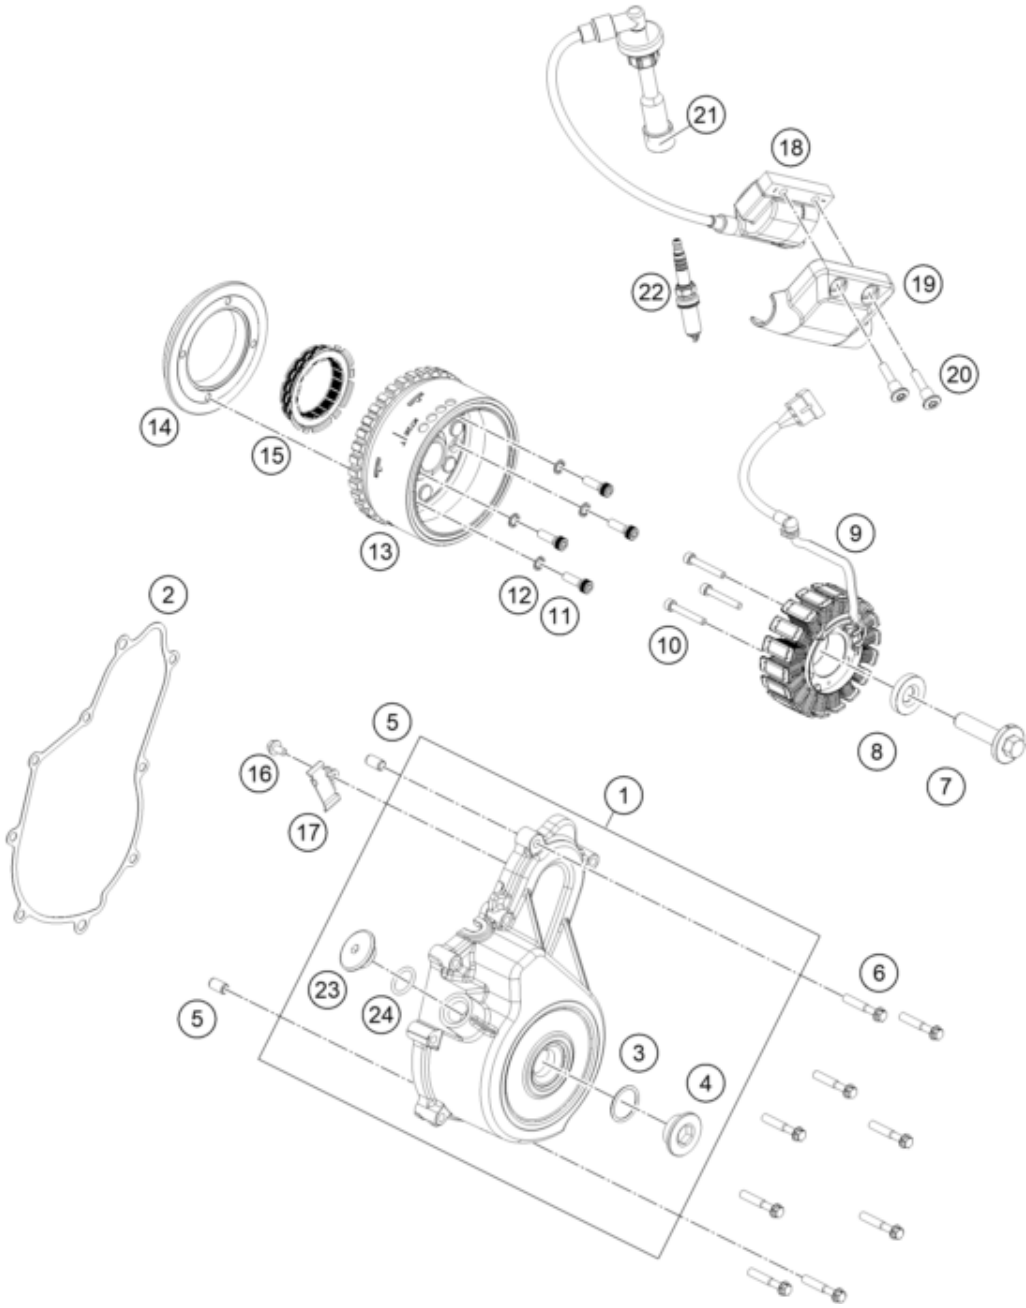

<p>ACHTUNG !!! V2: Drehmomentbegrenzer mit Nadellager Motor Seriennummer von R96304000</p> <p>!</p> <p>Betroffene Baugruppen: 30 - Motorgehäuse 39 - Zündanlage 40 - Elektrostarter</p>	<p>CAUTION !!! V2: Torque limiter with needle bearing Engine serial number from R96304000</p> <p>Affected assembly groups: 30 - Engine Case 39 - Ignition System 40 - Electric Starter</p>
---	---

Pos	Part Number	Description	Additional Text	Quantity
1	96330002133C1	COVER MAGNETO ASSLY JP541267 K		1.00
2	96330040000	GASKET COVER MAGNETO		1.00
3	J770024015	O-RING 24X2,5		1.00
4	90230094000	PLUG SCREW M24X1,5		1.00
5	90130024000	PIN DOWEL 8X6,4X14MM		2.00
6	J025060350	FLANGED BOLT M6X35 WS8		9.00
7	J900001205000	BOLT ASSEMBLY		1.00
8	J690001260000	WASHER PLAIN-ID 12.3XOD 31XT 6		1.00
9	96339004000	STATOR ASSEMBLY		1.00

10	J912050353S	AH SCREW M5X35 SELF LOCKING	3.00
11	90130001001	SOCKET HEAD SCREW M6X20	4.00
12	J797060003	TOOTHED WASHER M6	4.00
13	96339005000	ROTOR ASSEMBLY	1.00
14	90130001000	SUPPORT FREEWHEEL CLUTCH	1.00
15	90140026000	FREEWHEEL CLUTCH	1.00
16	J900000501003	BOLT FLANGED M5X0.8	1.00
17	96339029000	BRACKET MAGNETO	1.00
18	96339006000	coil assembly ignition	1.00
19	96339006050	COVER COIL IGNITION	1.00
20	J900000603400	SCREW SOCKET STEP M6X1	2.00
21	90239090001	RUBBER GASKET SPARK PLUG	1.00
22	93839093000	Spark plug BOSCH VR6NEU M12X1.	1.00
23	93839010100	Screw plug, OT marking	1.00
24	J770015824	O-RING 15,8X2,4	1.00