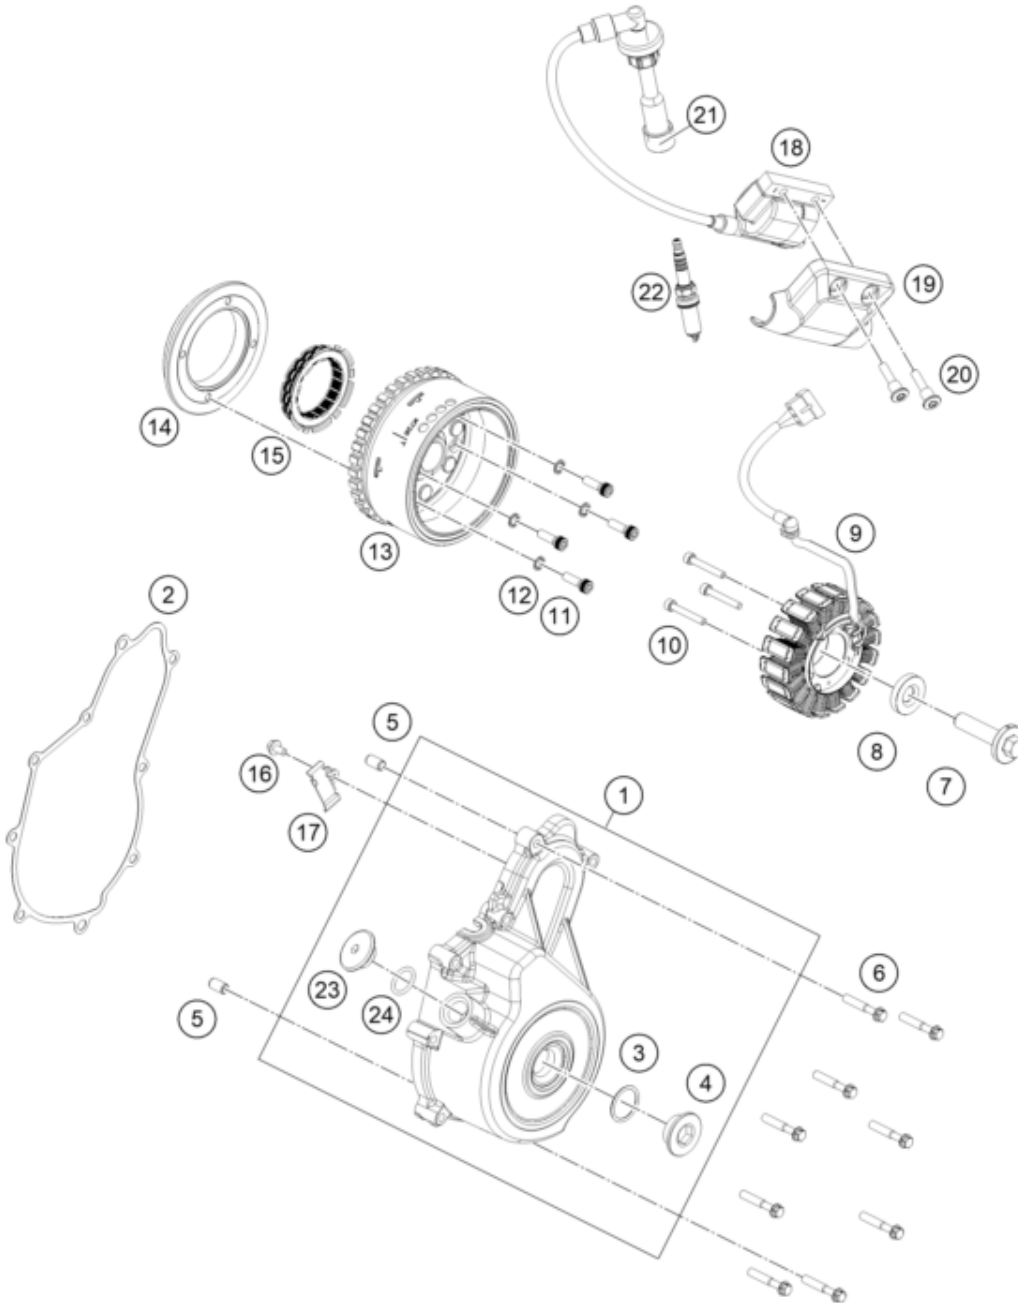

<p>ACHTUNG !!! V2: Drehmomentbegrenzer mit Nadellager Motor Seriennummer von R96304000</p> <p>Betroffene Baugruppen: 30 - Motorgehäuse 39 - Zündanlage 40 - Elektrostarter</p>		<p>CAUTION !!! V2: Torque limiter with needle bearing Engine serial number from R96304000</p> <p>Affected assembly groups: 30 - Engine Case 39 - Ignition System 40 - Electric Starter</p>
--	--	--

Pos	Part Number	Description	Additional Text	Quantity
1	96330002133C1	COVER MAGNETO ASSLY JP541267 K		1.00
2	96330040000	GASKET COVER MAGNETO		1.00
3	J770024015	O-RING 24X2,5		1.00
4	90230094000	PLUG SCREW M24X1,5		1.00
5	90130024000	PIN DOWEL 8X6,4X14MM		2.00
6	J025060350	FLANGED BOLT M6X35 WS8		9.00
7	J900001205000	BOLT ASSEMBLY		1.00
8	J690001260000	WASHER PLAIN-ID 12.3XOD 31XT 6		1.00
9	96339004000	STATOR ASSEMBLY		1.00

10	J912050353S	AH SCREW M5X35 SELF LOCKING		3.00
11	90130001001	SOCKET HEAD SCREW M6X20		4.00
12	J797060003	TOOTHED WASHER M6		4.00
13	96339005000	ROTOR ASSEMBLY		1.00
14	90130001000	SUPPORT FREEWHEEL CLUTCH		1.00
15	90140026000	FREEWHEEL CLUTCH		1.00
16	J900000501003	BOLT FLANGED M5X0.8		1.00
17	96339029000	BRACKET MAGNETO		1.00
18	96339006000	coil assembly ignition		1.00
19	96339006050	COVER COIL IGNITION		1.00
20	J900000603400	SCREW SOCKET STEP M6X1		2.00
21	90239090001	RUBBER GASKET SPARK PLUG		1.00
22	93839093000	Spark plug BOSCH VR6NEU M12X1.		1.00
23	93839010100	Screw plug, OT marking		1.00
24	J770015824	O-RING 15,8X2,4		1.00