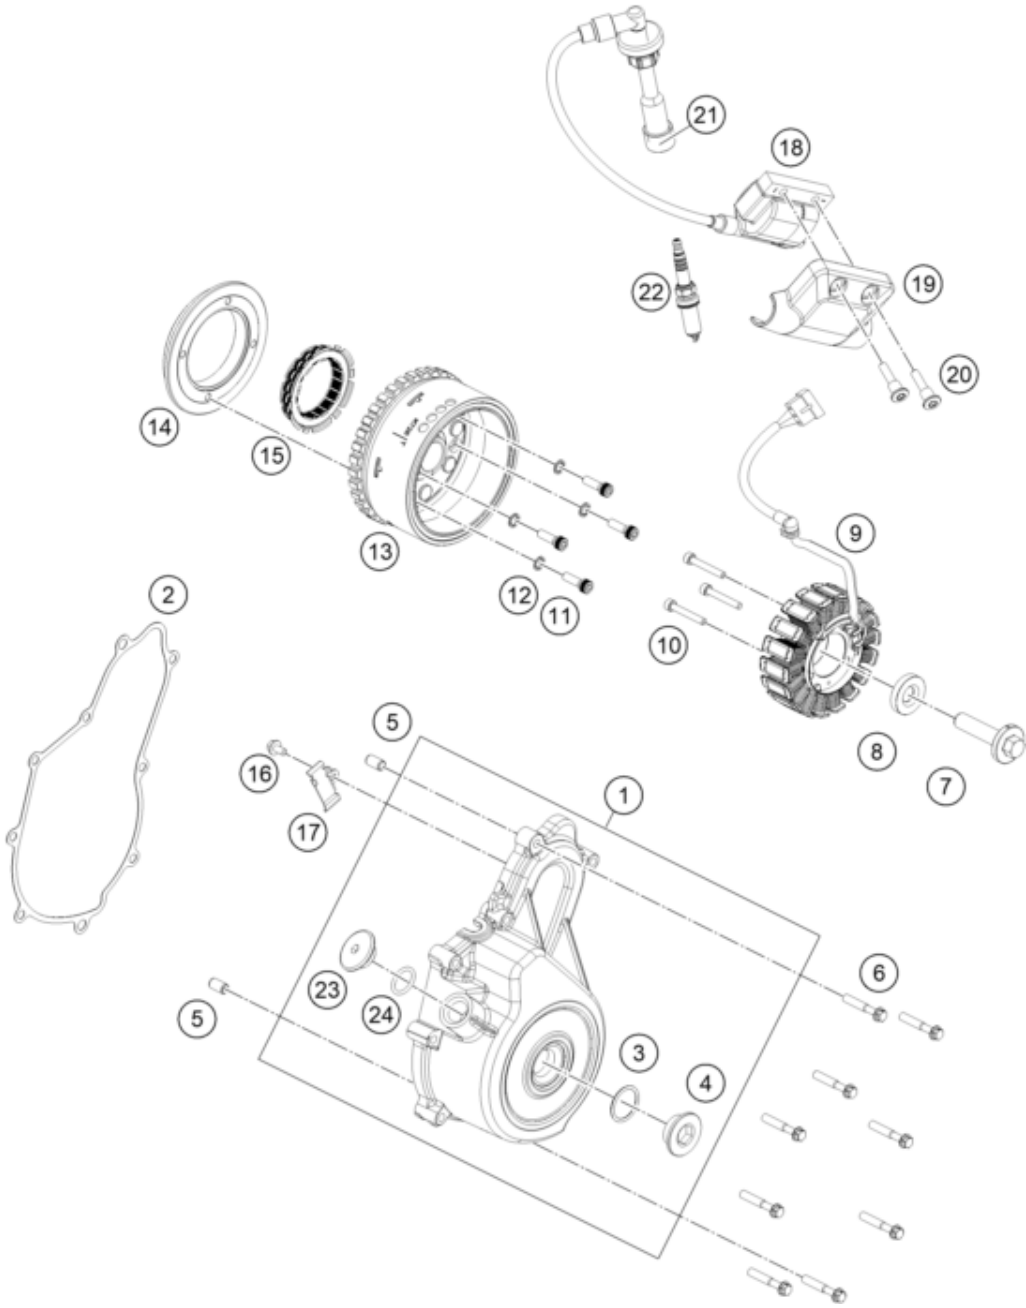

<p>ACHTUNG !!! V2: Drehmomentbegrenzer mit Nadellager Motor Seriennummer von R96304000</p> <p>Betroffene Baugruppen: 30 - Motorgehäuse 39 - Zündanlage 40 - Elektrostarter</p>		<p>CAUTION !!! V2: Torque limiter with needle bearing Engine serial number from R96304000</p> <p>Affected assembly groups: 30 - Engine Case 39 - Ignition System 40 - Electric Starter</p>
--	--	--

Pos	Part Number	Description	Additional Text	Quantity
1	96330002133C1	COVER MAGNETO ASSLY JP541267 K		1.00
2	96330040000	GASKET COVER MAGNETO		1.00
3	J770024015	O-RING 24X2,5		1.00
4	90230094000	PLUG SCREW M24X1,5		1.00
5	90130024000	PIN DOWEL 8X6,4X14MM	14mm length	2.00
6	J025060350	FLANGED BOLT M6X35 WS8		9.00
7	J900001205000	BOLT ASSEMBLY		1.00
8	J690001260000	WASHER PLAIN-ID 12.3XOD 31XT 6		1.00
9	96339004000	STATOR ASSEMBLY		1.00

10	J912050353S	AH SCREW M5X35 SELF LOCKING	3.00
11	90130001001	SOCKET HEAD SCREW M6X20	4.00
12	J797060003	TOOTHED WASHER M6	4.00
13	96339005000	ROTOR ASSEMBLY	1.00
14	90130001000	SUPPORT FREEWHEEL CLUTCH	1.00
15	90140026000	FREEWHEEL CLUTCH	1.00
16	J900000501003	BOLT FLANGED M5X0.8	1.00
17	96339029000	BRACKET MAGNETO	1.00
18	96339006000	coil assembly ignition	1.00
19	96339006050	COVER COIL IGNITION	1.00
20	J900000603400	SCREW SOCKET STEP M6X1	2.00
21	90239090001	RUBBER GASKET SPARK PLUG	1.00
22	93839093000	Spark plug BOSCH VR6NEU M12X1.	1.00
23	93839010100	Screw plug, OT marking	1.00
24	J770015824	O-RING 15,8X2,4	1.00