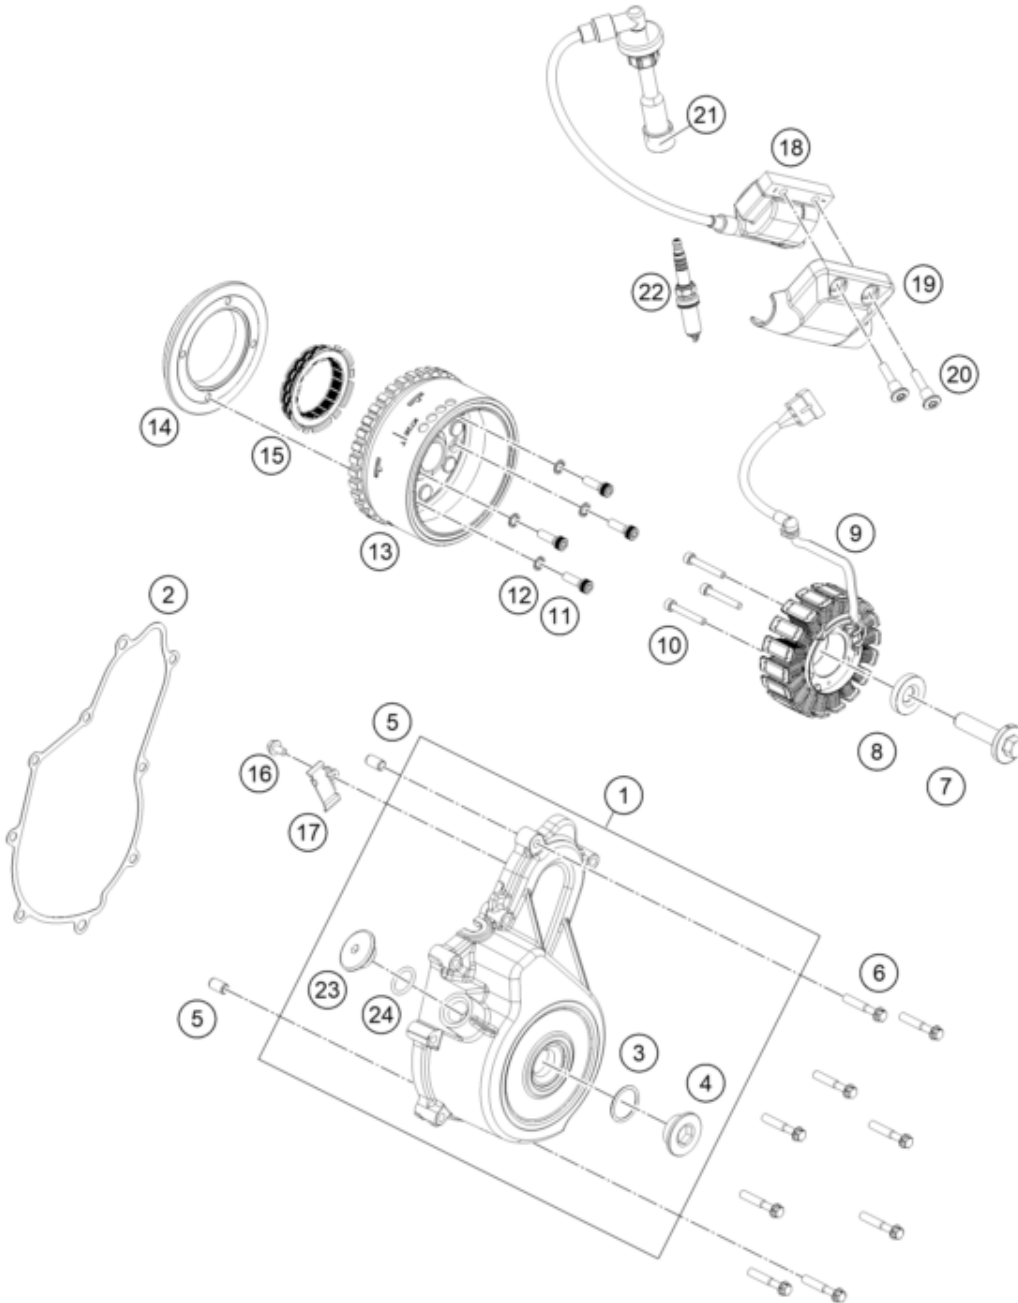

<p>ACHTUNG !!! V2: Drehmomentbegrenzer mit Nadellager Motor Seriennummer von R96304000</p> <p>Betroffene Baugruppen: 30 - Motorgehäuse 39 - Zündanlage 40 - Elektrostarter</p>	!	<p>CAUTION !!! V2: Torque limiter with needle bearing Engine serial number from R96304000</p> <p>Affected assembly groups: 30 - Engine Case 39 - Ignition System 40 - Electric Starter</p>
--	---	--

Pos	Part Number	Description	Additional Text	Quantity
1	96330002133C1	COVER MAGNETO ASSLY JP541267 K		1.00
2	96330040000	GASKET COVER MAGNETO		1.00
3	J770024015	O-RING 24X2,5		1.00
4	90230094000	PLUG SCREW M24X1,5		1.00
5	90130024000	PIN DOWEL 8X6,4X14MM	14mm length	2.00
6	J025060350	FLANGED BOLT M6X35 WS8		9.00
7	J900001205000	BOLT ASSEMBLY		1.00
8	J690001260000	WASHER PLAIN-ID 12.3XOD 31XT 6		1.00
9	96339004000	STATOR ASSEMBLY		1.00

10	J912050353S	AH SCREW M5X35 SELF LOCKING		3.00
11	90130001001	SOCKET HEAD SCREW M6X20		4.00
12	J797060003	TOOTHED WASHER M6		4.00
13	96339005000	ROTOR ASSEMBLY		1.00
14	90130001000	SUPPORT FREEWHEEL CLUTCH		1.00
15	90140026000	FREEWHEEL CLUTCH		1.00
16	J900000501003	BOLT FLANGED M5X0.8		1.00
17	96339029000	BRACKET MAGNETO		1.00
18	96339006000	coil assembly ignition		1.00
19	96339006050	COVER COIL IGNITION		1.00
20	J900000603400	SCREW SOCKET STEP M6X1		2.00
21	90239090001	RUBBER GASKET SPARK PLUG		1.00
22	93839093000	Spark plug BOSCH VR6NEU M12X1.		1.00
23	93839010100	Screw plug, OT marking		1.00
24	J770015824	O-RING 15,8X2,4		1.00