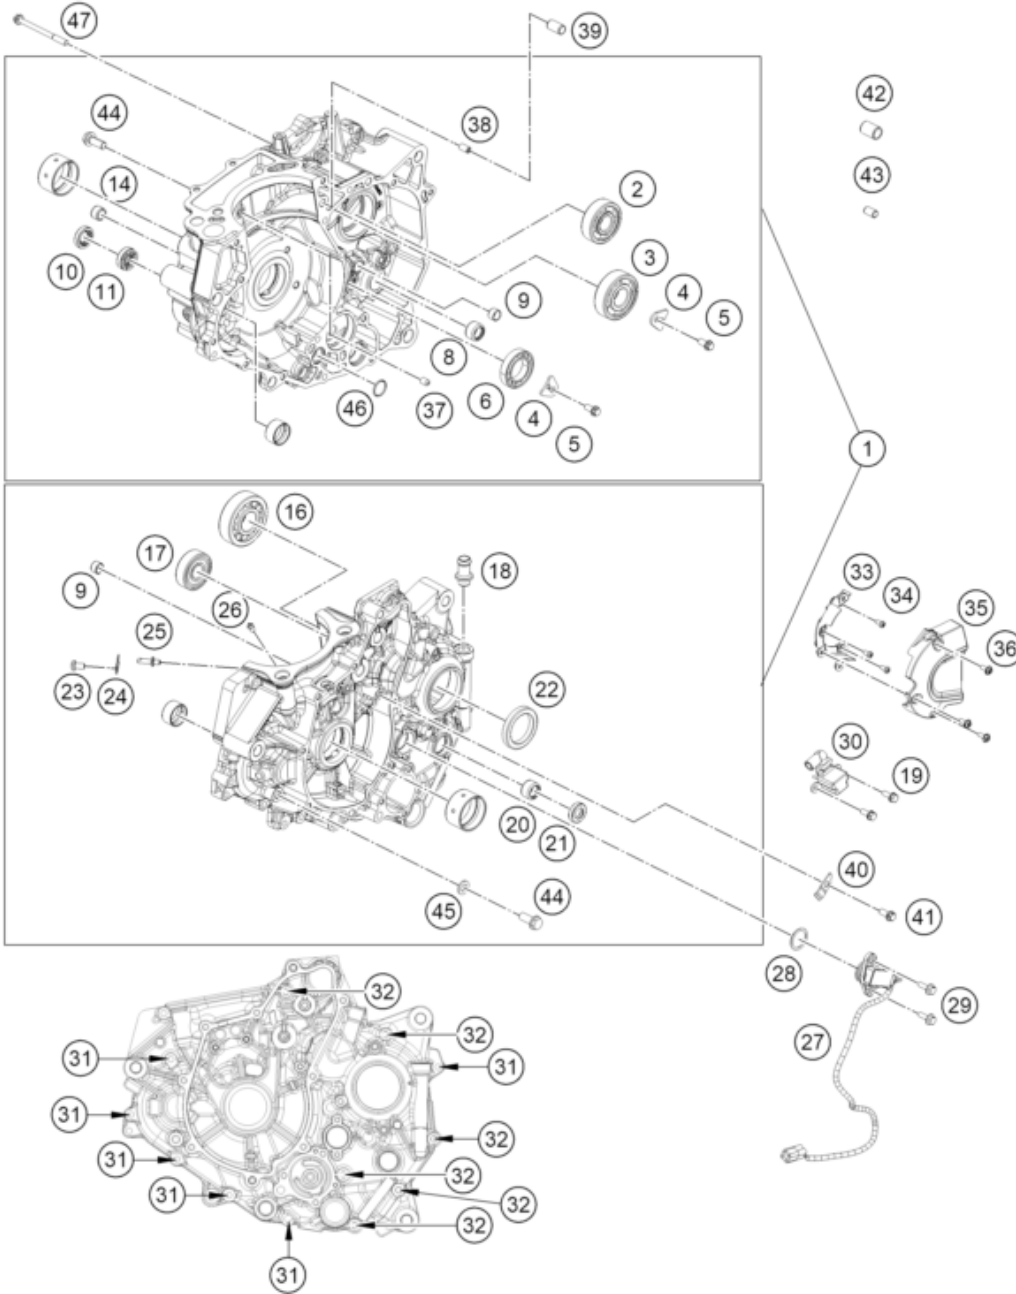

<p><b>ACHTUNG !!!</b> V2: Drehmomentbegrenzer mit Nadellager Motor Seriennummer von R96304000</p> <p><b>!</b></p> <p>Betroffene Baugruppen: 30 - Motorgehäuse 39 - Zündanlage 40 - Elektrostarter</p>	<p><b>CAUTION !!!</b> V2: Torque limiter with needle bearing Engine serial number from R96304000</p> <p>Affected assembly groups: 30 - Engine Case 39 - Ignition System 40 - Electric Starter</p>
---	---

Pos	Part Number	Description	Additional Text	Quantity
1	9633000014424	Crankcase CPL		1.00
2	J410001701402	Grooved ball bearing 6303		1.00
3	J625063040	DEEP GROOVE BALL BEARING 6304		1.00
4	90230079000	STOPPER BALANCER SHAFT BEARING		2.00
5	J01665060123S	Hex collar screw, M6x12		2.00
6	90130004004	Bearing ball		1.00
8	J618131912	NEEDLE ROLLER BEARING HK1312		1.00
9	90234030000	BUSH SHIFT RAIL		2.00
10	J760122455	SHAFT SEALING RING 12X24X5,5		1.00
11	0760122406	Shaft seal ring 12x24x6		1.00