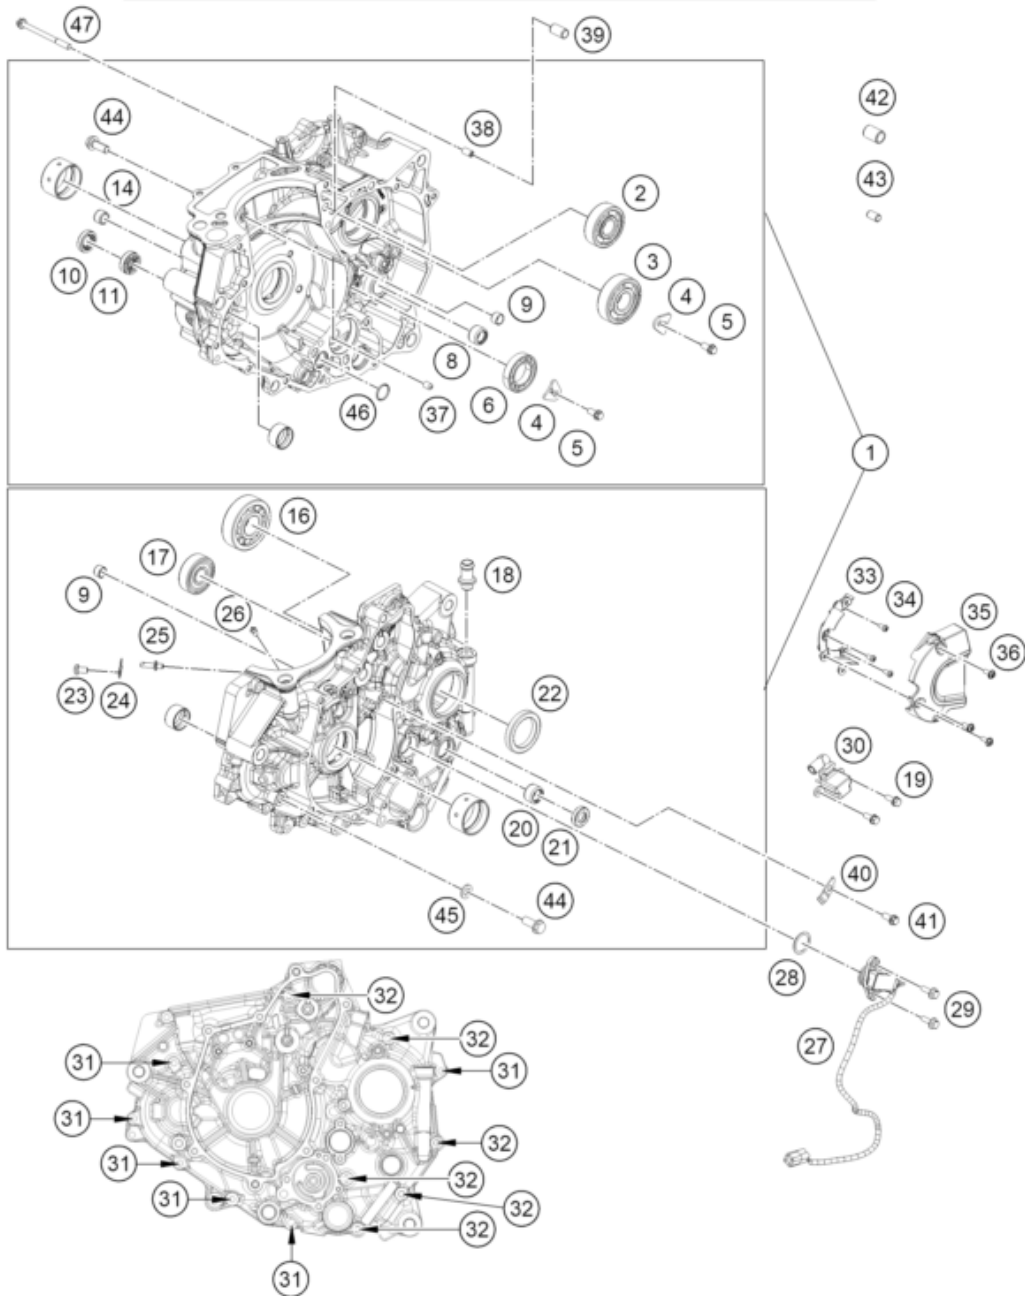

<p><b>ACHTUNG !!!</b> V2: Drehmomentbegrenzer mit Nadellager Motor Seriennummer von R96304000</p> <p><b>!</b></p> <p>Betroffene Baugruppen: 30 - Motorgehäuse 39 - Zündanlage 40 - Elektrostarter</p>	<p><b>CAUTION !!!</b> V2: Torque limiter with needle bearing Engine serial number from R96304000</p> <p>Affected assembly groups: 30 - Engine Case 39 - Ignition System 40 - Electric Starter</p>
---	---

Pos	Part Number	Description	Additional Text	Quantity
1	9633000014424	Crankcase CPL		1.00
2	J410001701402	Grooved ball bearing 6303		1.00
3	J625063040	DEEP GROOVE BALL BEARING 6304		1.00
4	90230079000	STOPPER BALANCER SHAFT BEARING		2.00
5	J01665060123S	Hex collar screw, M6x12		2.00
6	90130004004	Bearing ball		1.00
8	J618131912	NEEDLE ROLLER BEARING HK1312		1.00
9	90234030000	BUSH SHIFT RAIL		2.00
10	J760122455	SHAFT SEALING RING 12X24X5,5		1.00
11	0760122406	Shaft seal ring 12x24x6		1.00