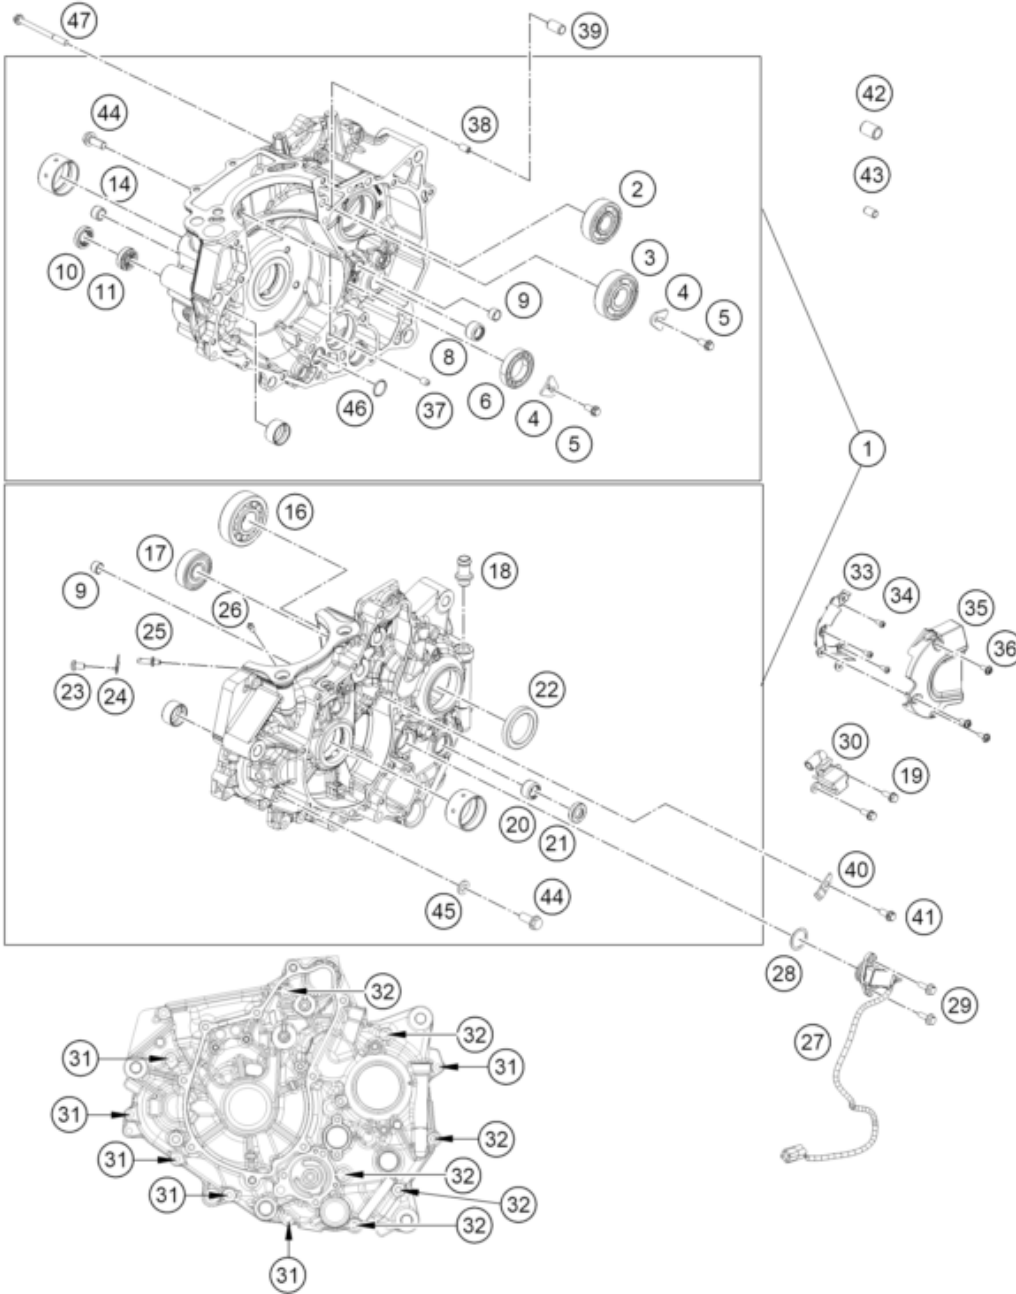

<p>ACHTUNG !!! V2: Drehmomentbegrenzer mit Nadellager Motor Seriennummer von R96304000</p> <p>!</p> <p>Betroffene Baugruppen: 30 - Motorgehäuse 39 - Zündanlage 40 - Elektrostarter</p>	<p>CAUTION !!! V2: Torque limiter with needle bearing Engine serial number from R96304000</p> <p>Affected assembly groups: 30 - Engine Case 39 - Ignition System 40 - Electric Starter</p>
---	---

Pos	Part Number	Description	Additional Text	Quantity
1	9633000014424	Crankcase CPL		1.00
2	J410001701402	Grooved ball bearing 6303		1.00
3	J625063040	DEEP GROOVE BALL BEARING 6304		1.00
4	90230079000	STOPPER BALANCER SHAFT BEARING		2.00
5	J01665060123S	Hex collar screw, M6x12		2.00
6	90130004004	Bearing ball		1.00
8	J618131912	NEEDLE ROLLER BEARING HK1312		1.00
9	90234030000	BUSH SHIFT RAIL		2.00
10	J760122455	SHAFT SEALING RING 12X24X5,5		1.00
11	0760122406	Shaft seal ring 12x24x6		1.00