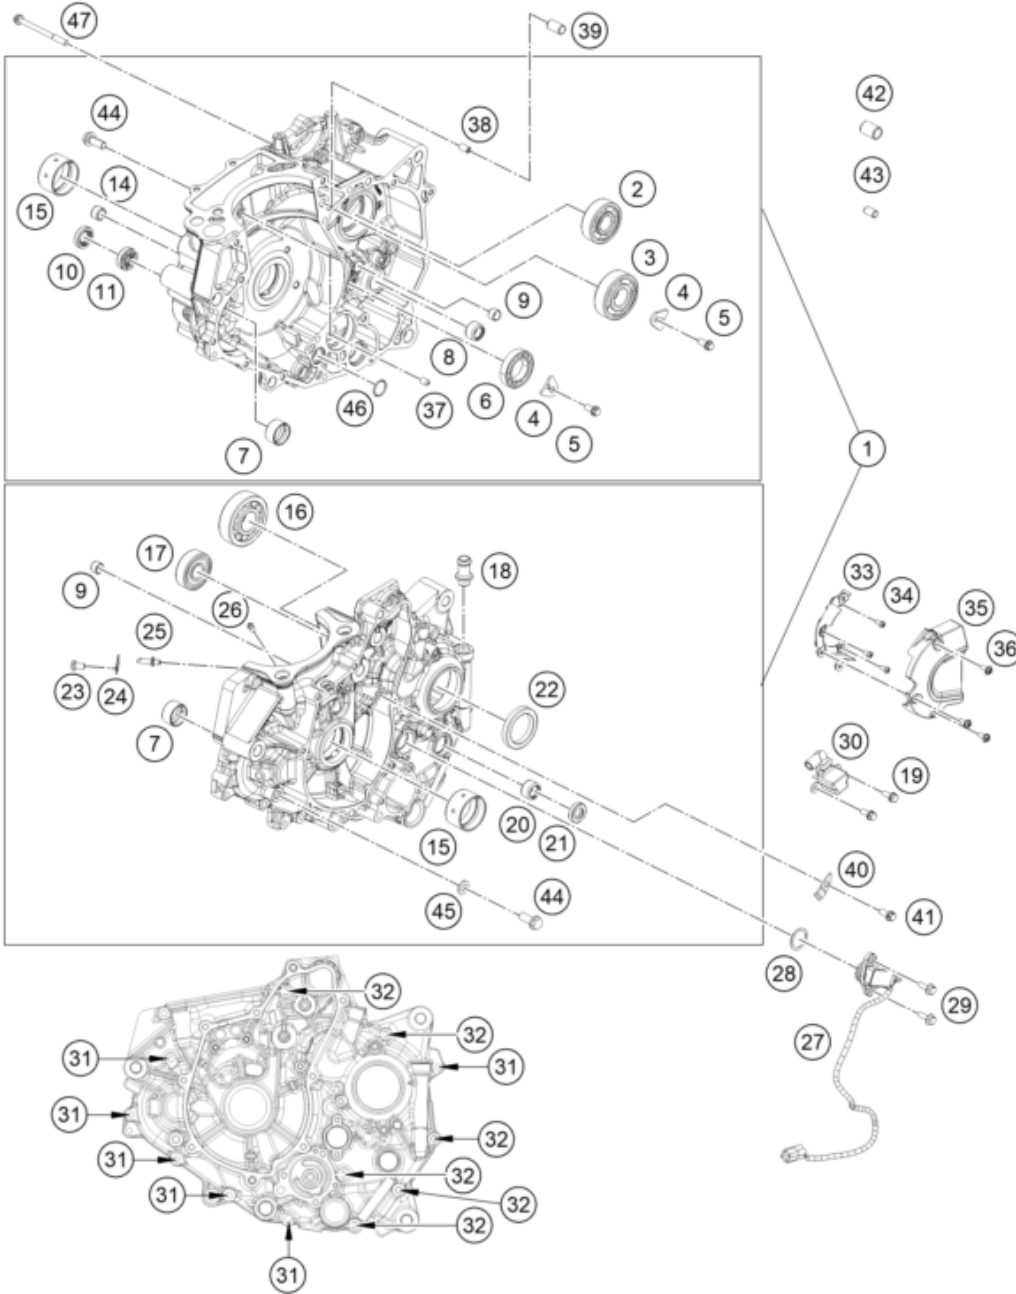

<p>ACHTUNG !!! V2: Drehmomentbegrenzer mit Nadellager Motor Seriennummer von R96304000</p> <p>Betroffene Baugruppen: 30 - Motorgehäuse 39 - Zündanlage 40 - Elektrostarter</p>	!	<p>CAUTION !!! V2: Torque limiter with needle bearing Engine serial number from R96304000</p> <p>Affected assembly groups: 30 - Engine Case 39 - Ignition System 40 - Electric Starter</p>
--	---	--

Pos	Part Number	Description	Additional Text	Quantity
1	9633000014424			1.00
2	J410001701402	Grooved ball bearing 6303		1.00
3	J625063040	DEEP GROOVE BALL BEARING 6304		1.00
4	90230079000	STOPPER BALANCER SHAFT BEARING		2.00
5	J01665060123S	Hex collar screw, M6x12		2.00
6	90130004004	Bearing ball		1.00
7	J440002201300	bush bimetallic		2.00
8	J618131912	NEEDLE ROLLER BEARING HK1312		1.00
9	90234030000	BUSH SHIFT RAIL		2.00
10	J760122455	SHAFT SEALING RING 12X24X5,5		1.00