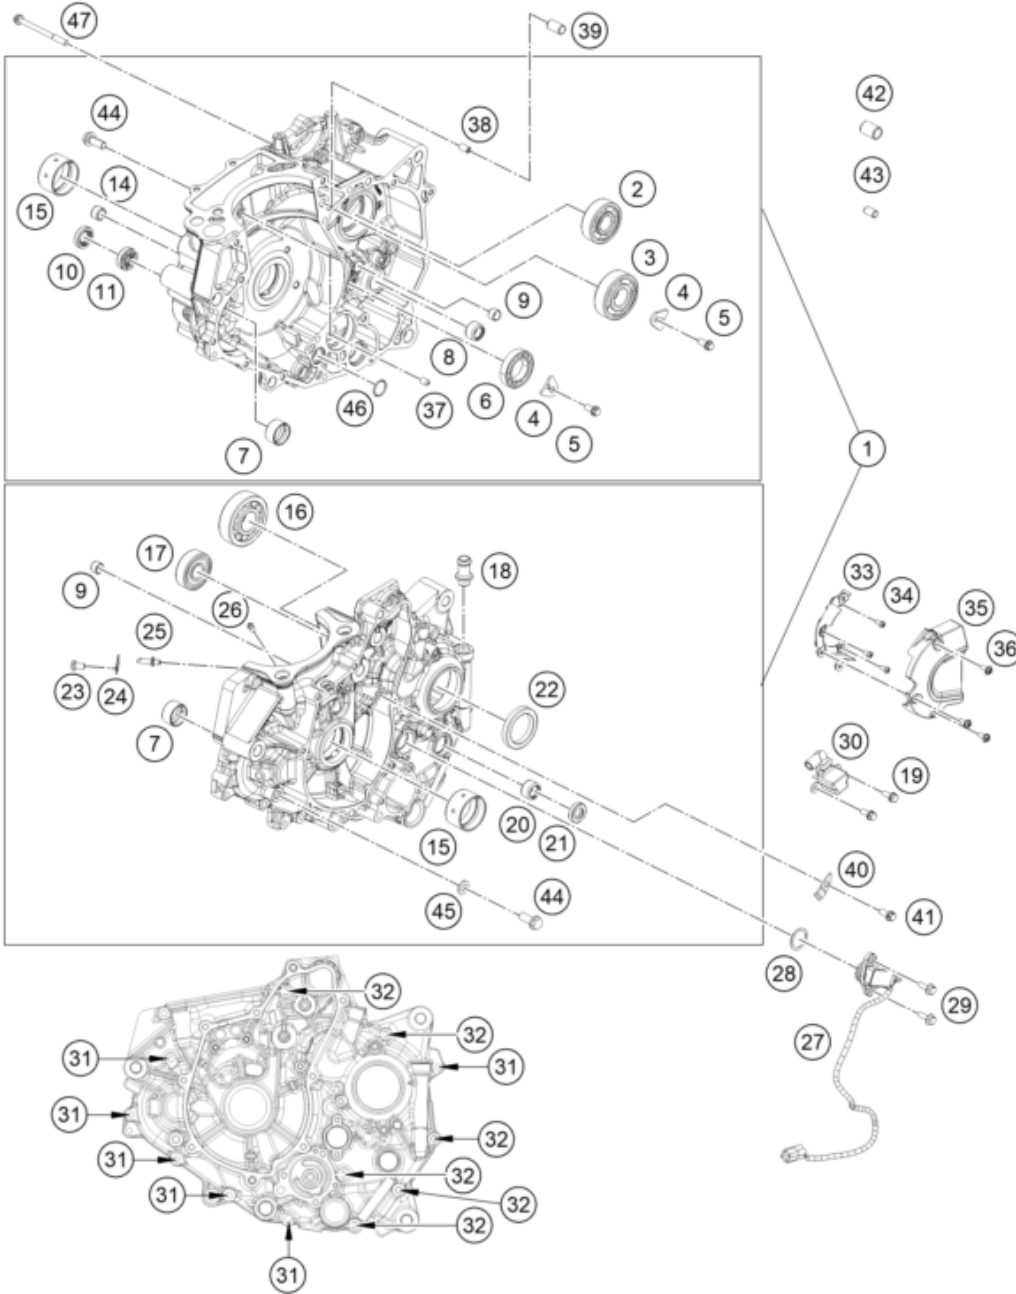

<p>ACHTUNG !!! V2: Drehmomentbegrenzer mit Nadellager Motor Seriennummer von R96304000</p> <p>Betroffene Baugruppen: 30 - Motorgehäuse 39 - Zündanlage 40 - Elektrostarter</p>		<p>CAUTION !!! V2: Torque limiter with needle bearing Engine serial number from R96304000</p> <p>Affected assembly groups: 30 - Engine Case 39 - Ignition System 40 - Electric Starter</p>
--	--	--

Pos	Part Number	Description	Additional Text	Quantity
1	9633000014424			1.00
2	J410001701402	Grooved ball bearing 6303		1.00
3	J625063040	DEEP GROOVE BALL BEARING 6304		1.00
4	90230079000	STOPPER BALANCER SHAFT BEARING		2.00
5	J01665060123S	Hex collar screw, M6x12		2.00
6	90130004004	Bearing ball		1.00
7	J440002201300	bush bimetallic		2.00
8	J618131912	NEEDLE ROLLER BEARING HK1312		1.00
9	90234030000	BUSH SHIFT RAIL		2.00
10	J760122455	SHAFT SEALING RING 12X24X5,5		1.00