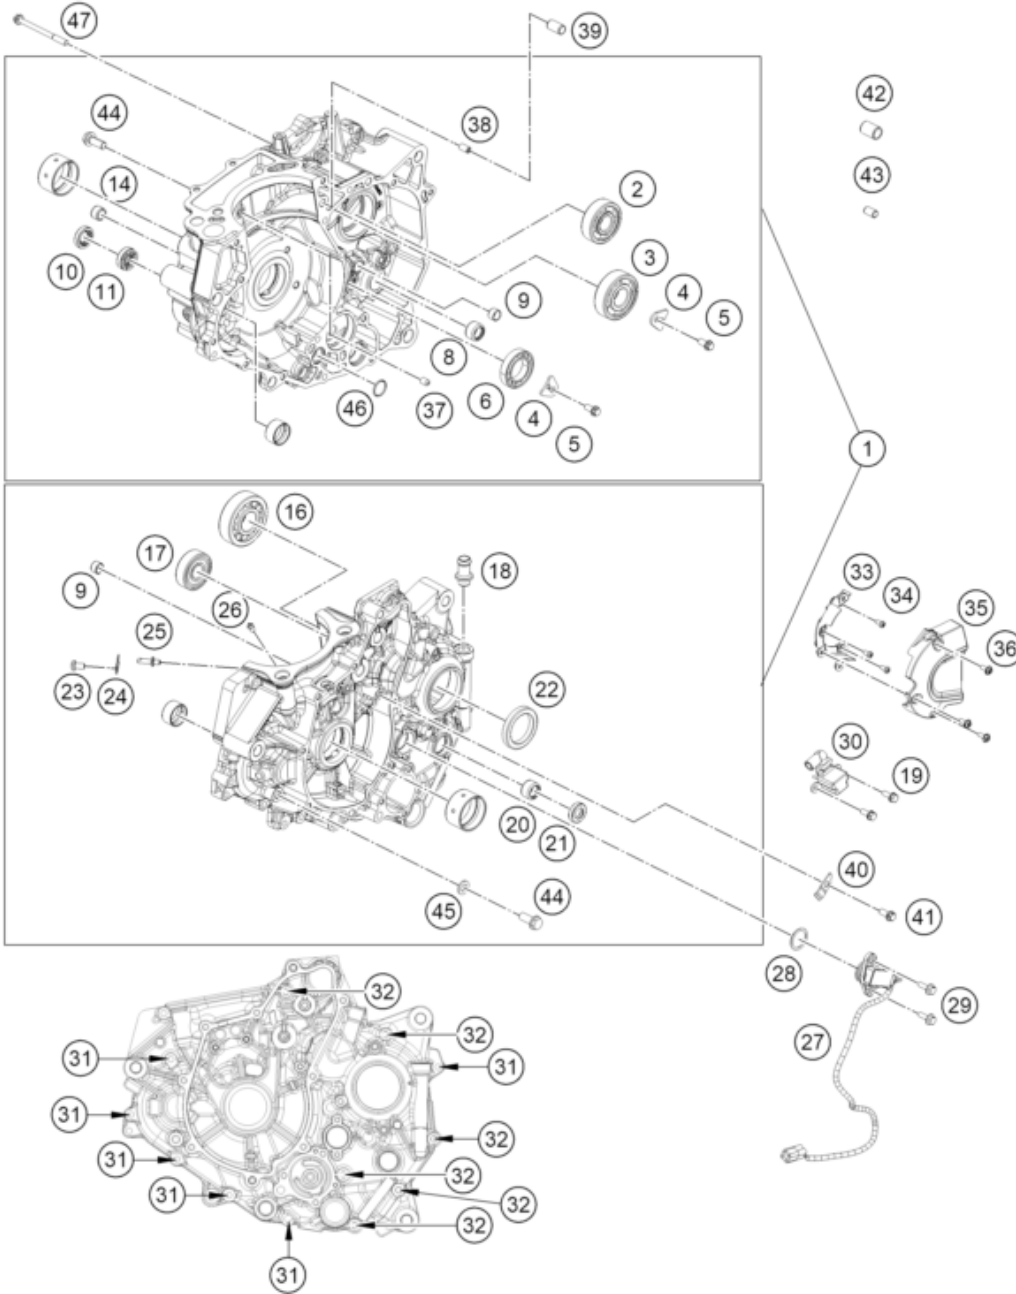

<p>ACHTUNG !!! V2: Drehmomentbegrenzer mit Nadellager Motor Seriennummer von R96304000</p> <p>Betroffene Baugruppen: 30 - Motorgehäuse 39 - Zündanlage 40 - Elektrostarter</p>	!	<p>CAUTION !!! V2: Torque limiter with needle bearing Engine serial number from R96304000</p> <p>Affected assembly groups: 30 - Engine Case 39 - Ignition System 40 - Electric Starter</p>
--	---	--

Pos	Part Number	Description	Additional Text	Quantity
1	9633000014424	Crankcase CPL		1.00
2	J410001701402	Grooved ball bearing 6303		1.00
3	J625063040	DEEP GROOVE BALL BEARING 6304		1.00
4	90230079000	STOPPER BALANCER SHAFT BEARING		2.00
5	J01665060123S	Hex collar screw, M6x12		2.00
6	90130004004	Bearing ball		1.00
8	J618131912	NEEDLE ROLLER BEARING HK1312		1.00
9	90234030000	BUSH SHIFT RAIL		2.00
10	J760122455	SHAFT SEALING RING 12X24X5,5		1.00
11	0760122406	Shaft seal ring 12x24x6		1.00