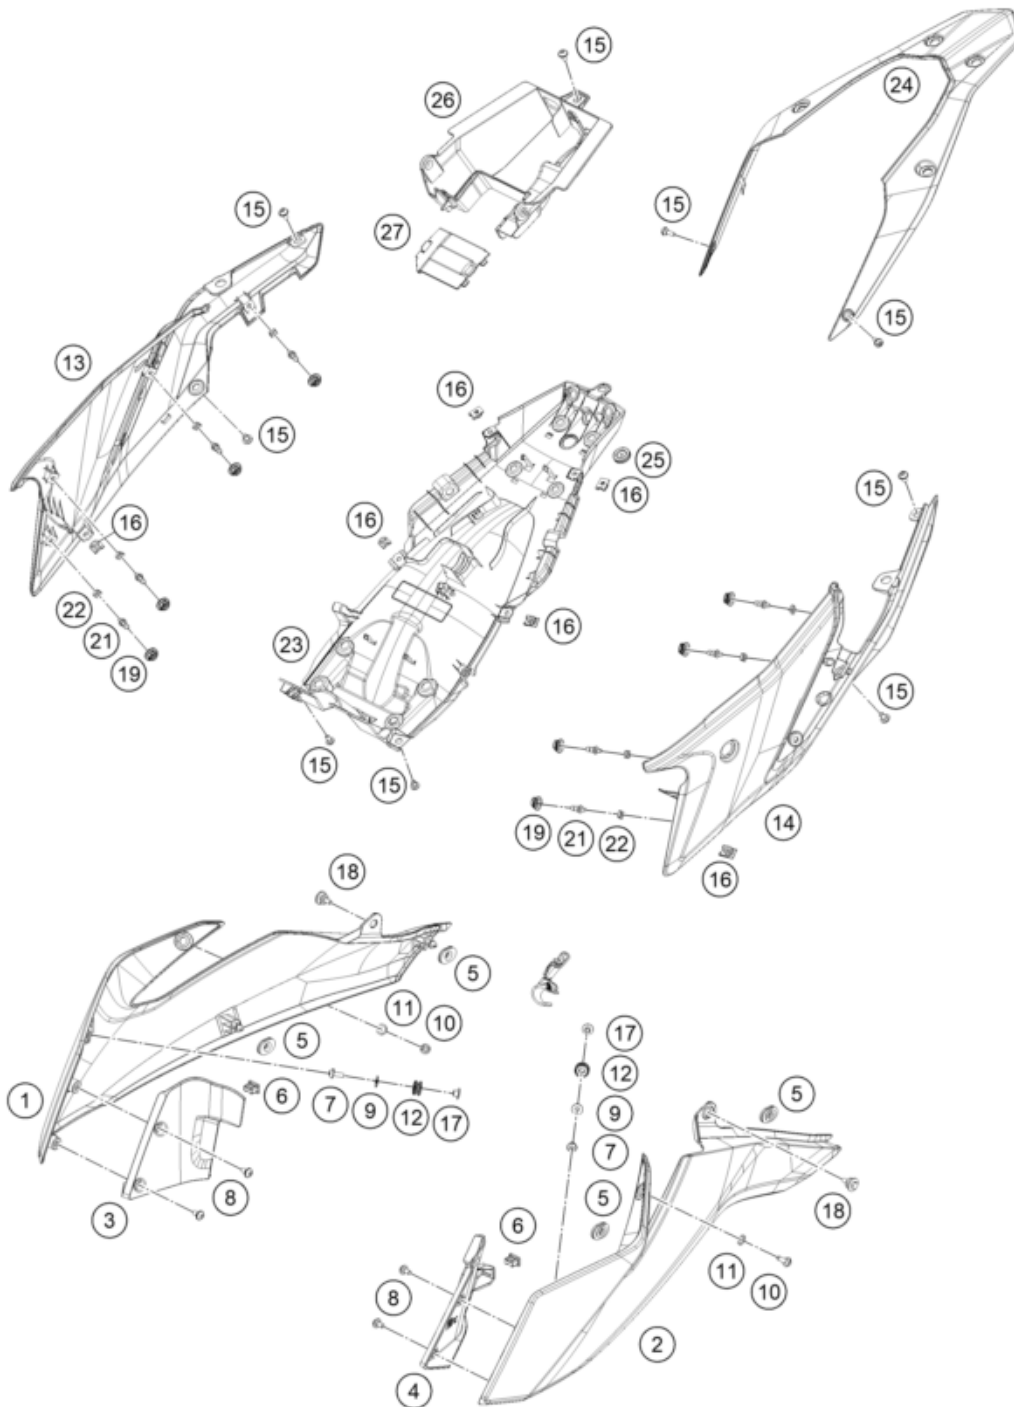

Skalierung: 25%, 75%, 75

Pos	Part Number	Description	Additional Text	Quantity
1	95808051000EBD	ADV390MY24 TANK SPOILER RH EB	with decal	1.00
2	95808050000EBD	ADV390MY24 TANK SPOILER LH EB	with decal	1.00
3	95808025000	Inner cover, top right		1.00
4	95808026000	Inside cover left		1.00
5	90108060003	GROMMET		4.00
6	90108060002	DAMP. RUBBER II RADIATOR PROT		2.00
7	90808043000	SPECIAL SCREW M6X1X16		2.00
8	93008040000	Screw M6X1X13		4.00
9	J125060005	washer plain id-6.2xod16xthk1x		2.00
10	J031060166	screw butn hd-m6x1xl 16xblkxst		2.00
11	93009059000	Washer nylon		2.00

12	95807013060	Tank bushing		2.00
13	95808042000	COWL SEAT LOWER RH		1.00
14	95808041000	rear cover		1.00
15	93008020060	Screw M6X1X9		9.00
16	93008084010	Range change metal nut M6		2.00
17	95807013070	Tank bushing		2.00
18	J025060196	bolt flange-m6x1x19xbrightxst		2.00
19	93011068010	Rubber grommet ignition lock c		6.00
21	95808041010	Pin quick release		8.00
22	95808041020	Special nut		8.00
23	95808019000	rear lower part		1.00
24	95808013000ABF	ADV390MY24 S.COWL CER WHITE GL	with decal	1.00
25	95808019010	Rubber grommet, wire support s		1.00
26	95808023000	Rear part inner cover		1.00
27	95808023010	Starter relay cover		1.00