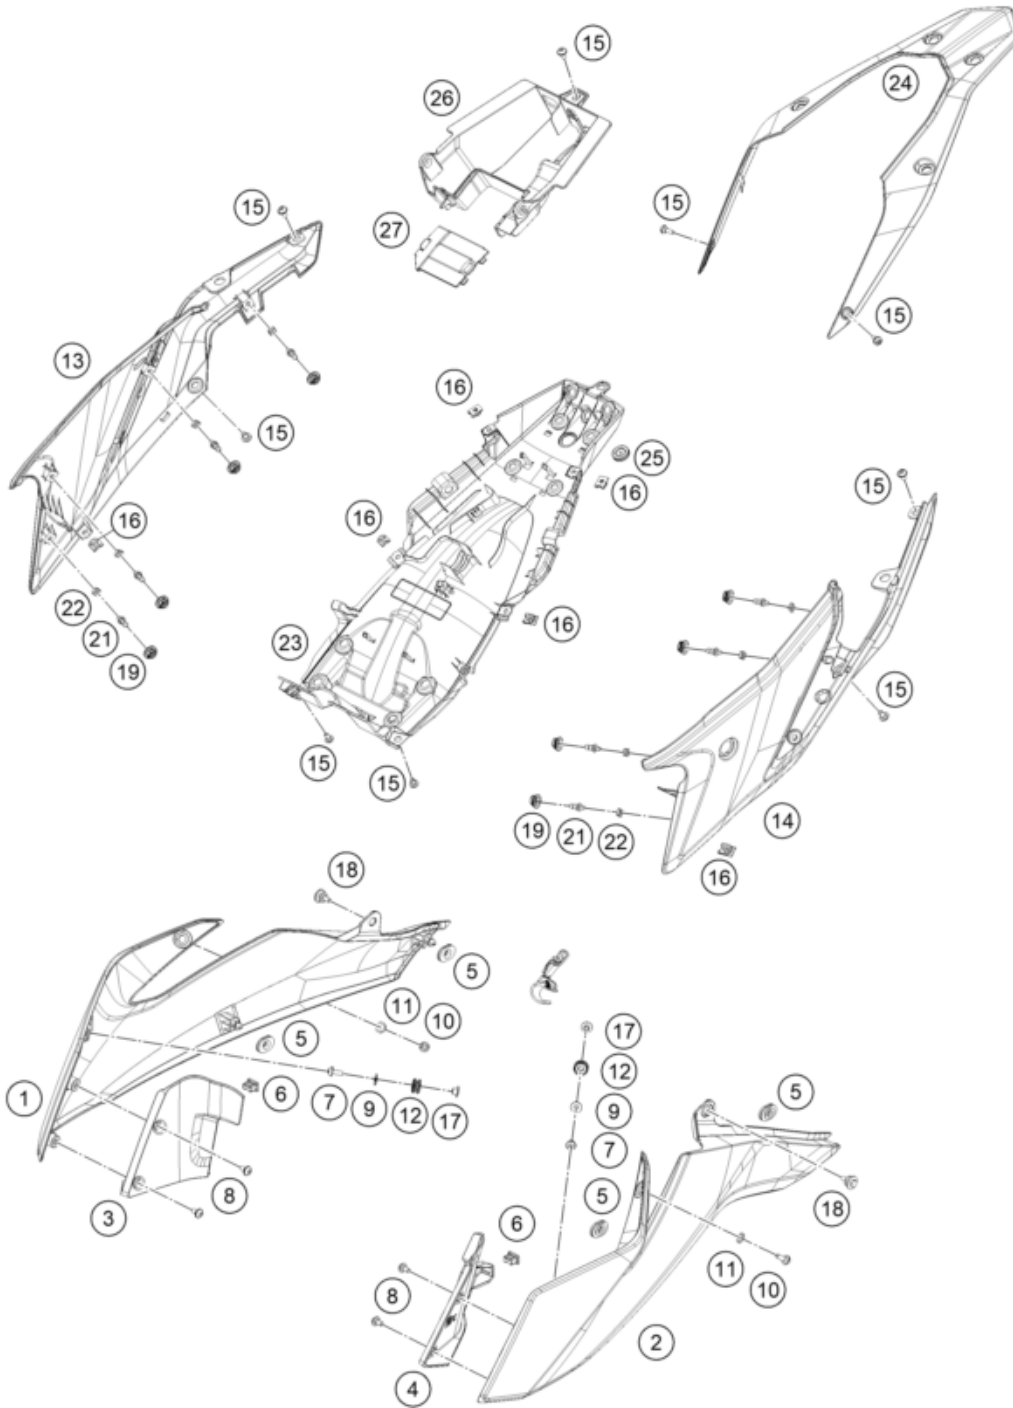

Skalierung: 25%, 75%, 75

Pos	Part Number	Description	Additional Text	Quantity
1	95808051000EBD	ADV390MY24 TANK SPOILER RH EB	with decal	1.00
2	95808050000EBD	ADV390MY24 TANK SPOILER LH EB	with decal	1.00
3	95808025000	Inner cover, top right		1.00
4	95808026000	Inside cover left		1.00
5	90108060003	GROMMET		4.00
6	90108060002	DAMP. RUBBER II RADIATOR PROT		2.00
7	90808043000	SPECIAL SCREW M6X1X16		2.00
8	93008040000	Screw M6X1X13		4.00
9	J125060005	washer plain id-6.2xod16xthk1x		2.00
10	J031060166	screw butn hd-m6x1xl 16xblkxst		2.00
11	93009059000	Washer nylon		2.00

12	95807013060	Tank bushing		2.00
13	95808042000	COWL SEAT LOWER RH		1.00
14	95808041000	rear cover		1.00
15	93008020060	Screw M6X1X9		9.00
16	93008084010	Range change metal nut M6		2.00
17	95807013070	Tank bushing		2.00
18	J025060196	bolt flange-m6x1x19xbrightxst		2.00
19	93011068010	Rubber grommet ignition lock c		6.00
21	95808041010	Pin quick release		8.00
22	95808041020	Special nut		8.00
23	95808019000	rear lower part		1.00
24	95808013000ABF	ADV390MY24 S.COWL CER WHITE GL	with decal	1.00
25	95808019010	Rubber grommet, wire support s		1.00
26	95808023000	Rear part inner cover		1.00
27	95808023010	Starter relay cover		1.00