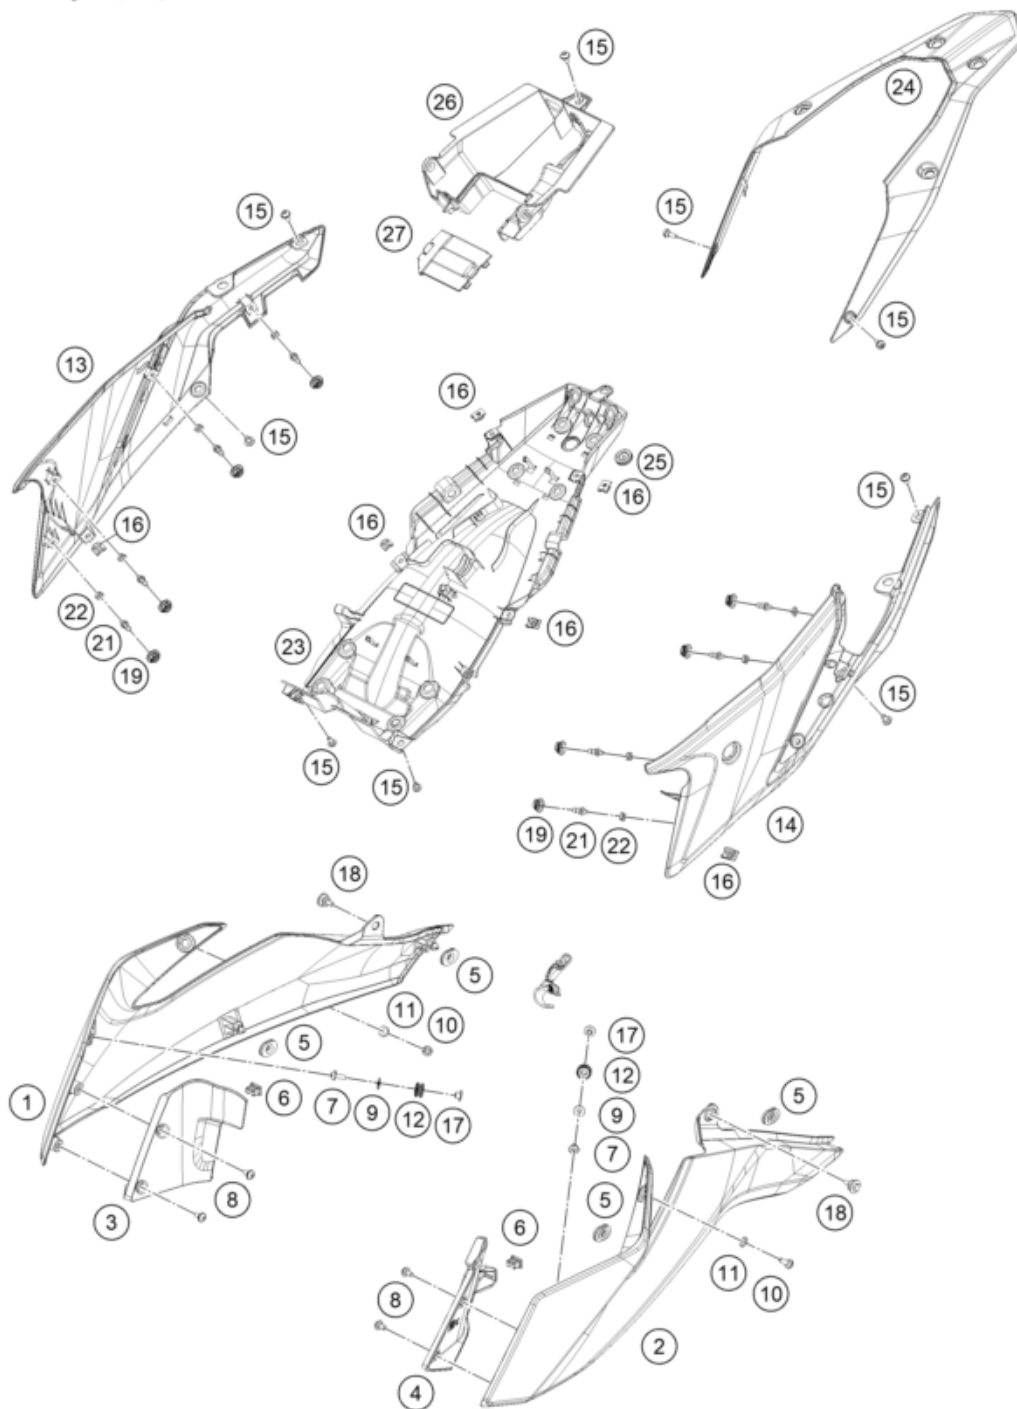

Skalierung: 25%, 75%, 75

Pos	Part Number	Description	Additional Text	Quantity
1	95808051000EBD	ADV390MY24 TANK SPOILER RH EB	with decal	1.00
2	95808050000EBD	ADV390MY24 TANK SPOILER LH EB	with decal	1.00
3	95808025000	Inner cover, top right		1.00
4	95808026000	Inside cover left		1.00
5	90108060003	GROMMET		4.00
6	90108060002	DAMP. RUBBER II RADIATOR PROT		2.00
7	90808043000	SPECIAL SCREW M6X1X16		2.00
8	93008040000	Screw M6X1X13		4.00
9	J125060005	washer plain id-6.2xod16xthk1x		2.00
10	J031060166	screw butn hd-m6x1xl 16xblkxst		2.00
11	93009059000	Washer nylon		2.00

12	95807013060	Tank bushing		2.00
13	95808042000	COWL SEAT LOWER RH		1.00
14	95808041000	rear cover		1.00
15	93008020060	Screw M6X1X9		9.00
16	93008084010	Range change metal nut M6		2.00
17	95807013070	Tank bushing		2.00
18	J025060196	bolt flange-m6x1x19xbrightxst		2.00
19	93011068010	Rubber grommet ignition lock c		6.00
21	95808041010	Pin quick release		8.00
22	95808041020	Special nut		8.00
23	95808019000	rear lower part		1.00
24	95808013000ABF	ADV390MY24 S.COWL CER WHITE GL	with decal	1.00
25	95808019010	Rubber grommet, wire support s		1.00
26	95808023000	Rear part inner cover		1.00
27	95808023010	Starter relay cover		1.00