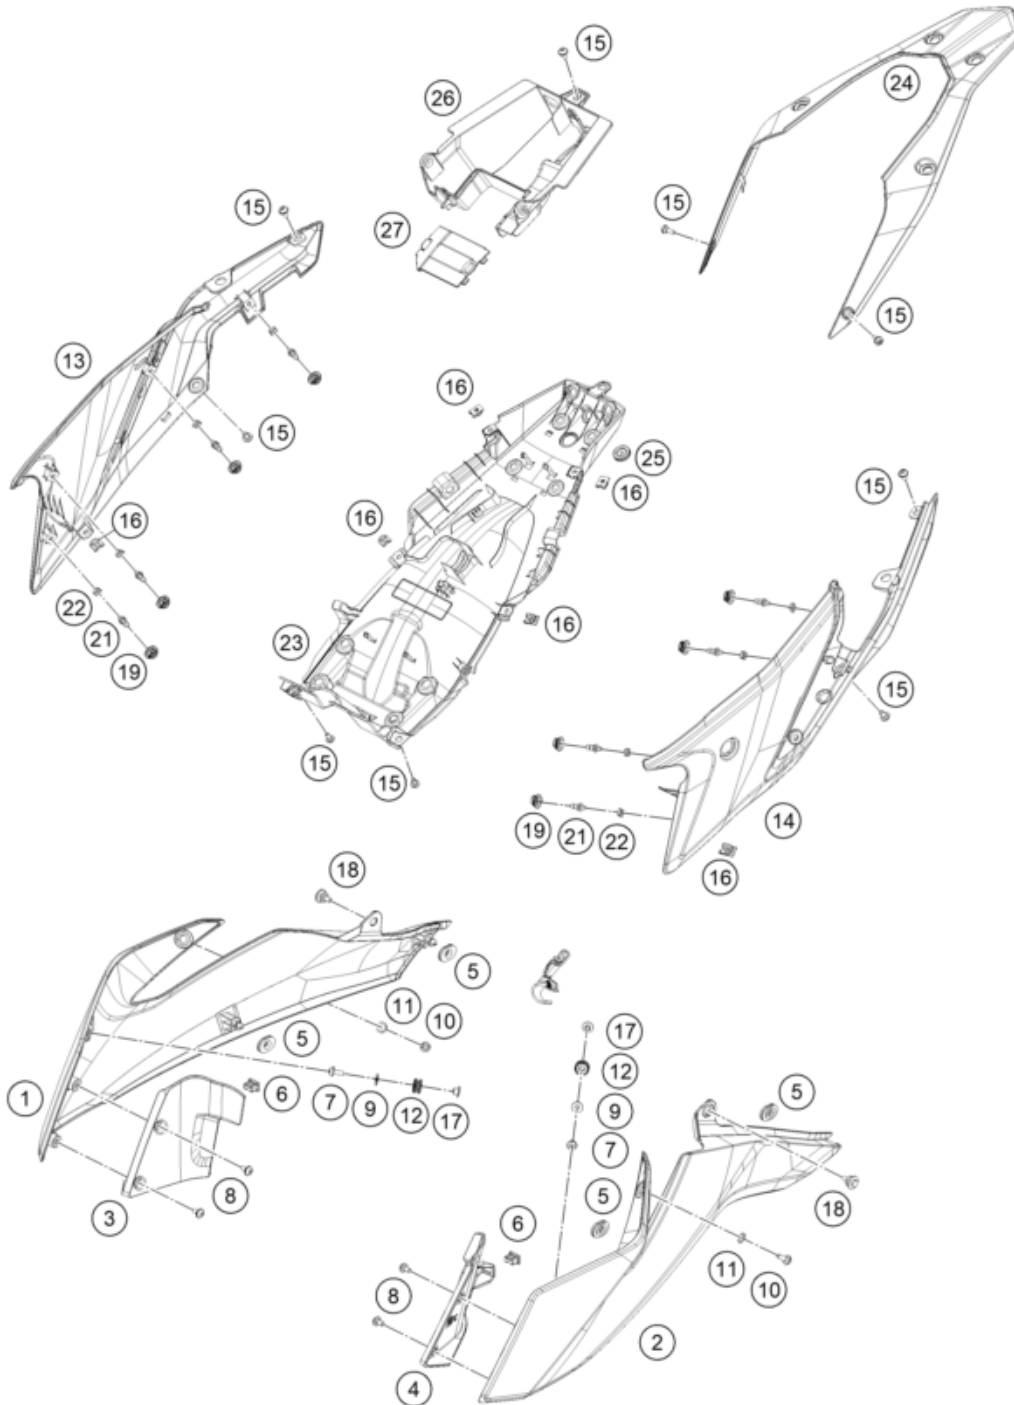

Skalierung: 25%, 75%, 75

Pos	Part Number	Description	Additional Text	Quantity
1	95808051000EBD	ADV390MY24 TANK SPOILER RH EB	with decal	1.00
2	95808050000EBD	ADV390MY24 TANK SPOILER LH EB	with decal	1.00
3	95808025000	Inner cover, top right		1.00
4	95808026000	Inside cover left		1.00
5	90108060003	GROMMET		4.00
6	90108060002	DAMP. RUBBER II RADIATOR PROT		2.00
7	90808043000	SPECIAL SCREW M6X1X16		2.00
8	93008040000	Screw M6X1X13		4.00
9	J125060005	washer plain id-6.2xod16xthk1x		2.00
10	J031060166	screw butn hd-m6x1xl 16xblkxst		2.00
11	93009059000	Washer nylon		2.00

12	95807013060	Tank bushing		2.00
13	95808042000	COWL SEAT LOWER RH		1.00
14	95808041000	rear cover		1.00
15	93008020060	Screw M6X1X9		9.00
16	93008084010	Range change metal nut M6		2.00
17	95807013070	Tank bushing		2.00
18	J025060196	bolt flange-m6x1x19xbrightxst		2.00
19	93011068010	Rubber grommet ignition lock c		6.00
21	95808041010	Pin quick release		8.00
22	95808041020	Special nut		8.00
23	95808019000	rear lower part		1.00
24	95808013000ABF	ADV390MY24 S.COWL CER WHITE GL	with decal	1.00
25	95808019010	Rubber grommet, wire support s		1.00
26	95808023000	Rear part inner cover		1.00
27	95808023010	Starter relay cover		1.00