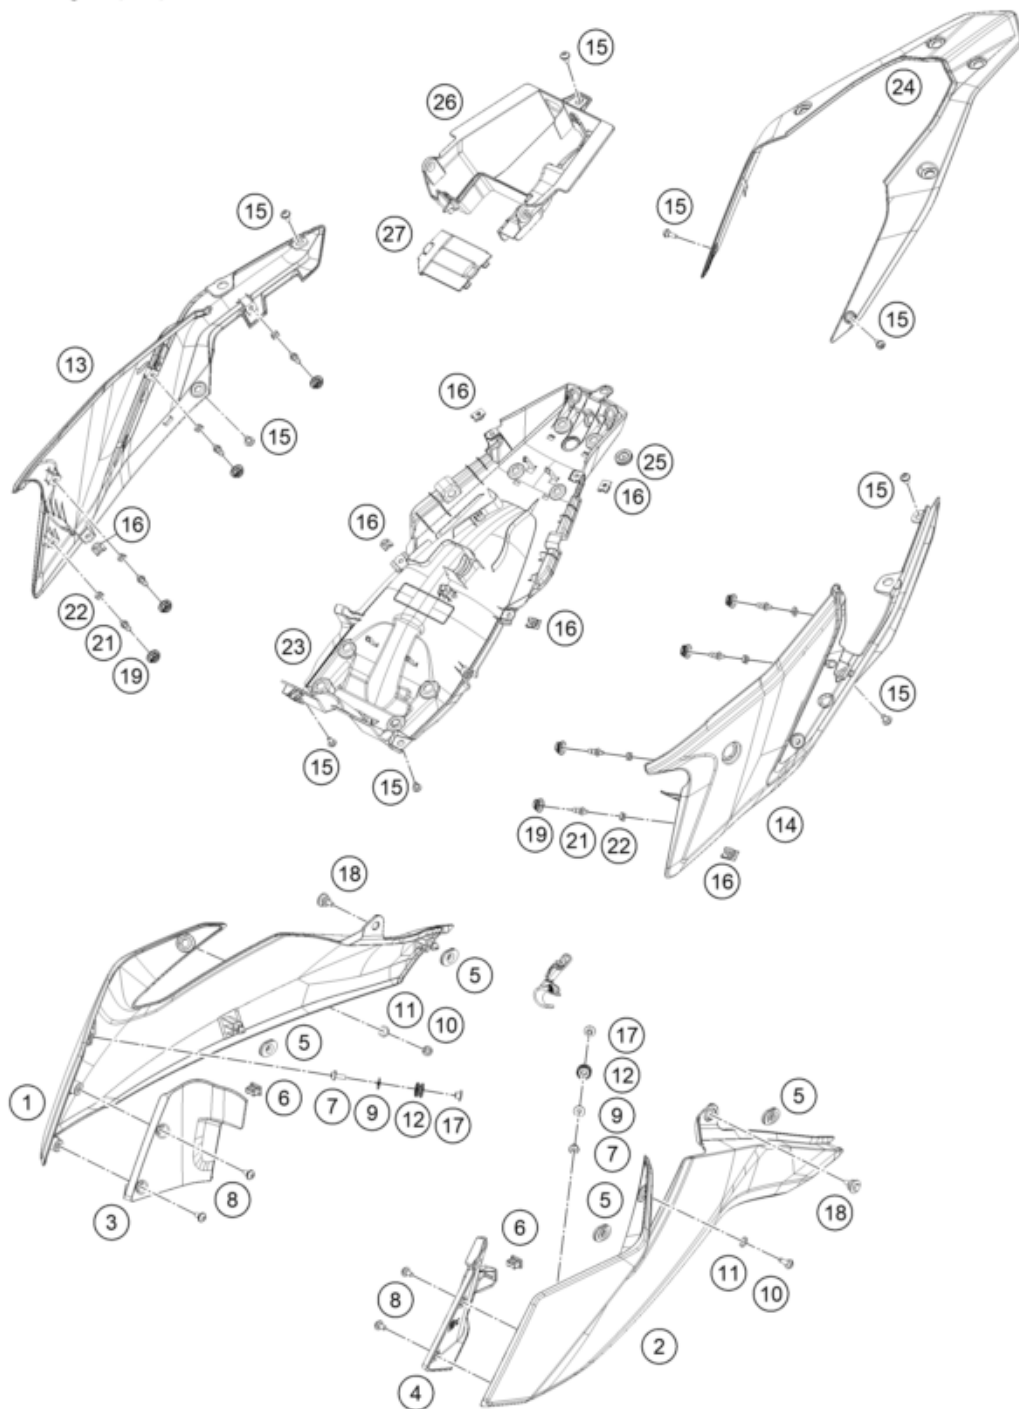

Skalierung: 25%, 75%, 75

Pos	Part Number	Description	Additional Text	Quantity
1	95808051000BHA	ADV390MY24 SPOILR RH SILV MET	with decal	1.00
2	95808050000BHA	ADV390MY24 SPOILR LH SILV MET	with decal	1.00
3	95808026000	Inside cover left		1.00
4	95808025000	Inner cover, top right		1.00
5	90108060003	GROMMET		4.00
6	90108060002	DAMP. RUBBER II RADIATOR PROT		2.00
7	90808043000	SPECIAL SCREW M6X1X16		2.00
8	93008040000	Screw M6X1X13		4.00
9	J125060005	washer plain id-6.2xod16xthk1x		2.00
10	J031060166	screw butn hd-m6x1xl 16xblkxst		2.00
11	93009059000	Washer nylon		2.00

12	95807013060	Tank bushing		2.00
13	95808042000	COWL SEAT LOWER RH		1.00
14	95808041000	rear cover		1.00
15	93008020060	Screw M6X1X9		9.00
16	93008084010	Range change metal nut M6		2.00
17	95807013070	Tank bushing		2.00
18	J025060196	bolt flange-m6x1x19xbrightxst		2.00
19	93011068010	Rubber grommet ignition lock c		6.00
21	95808041010	Pin quick release		8.00
22	95808041020	Special nut		8.00
23	95808019000	rear lower part		1.00
24	95808013000BHA	ADV390MY24 S.COWL SILV MET MAT	with decal	1.00
25	95808019010	Rubber grommet, wire support s		1.00
26	95808023000	Rear part inner cover		1.00
27	95808023010	Starter relay cover		1.00