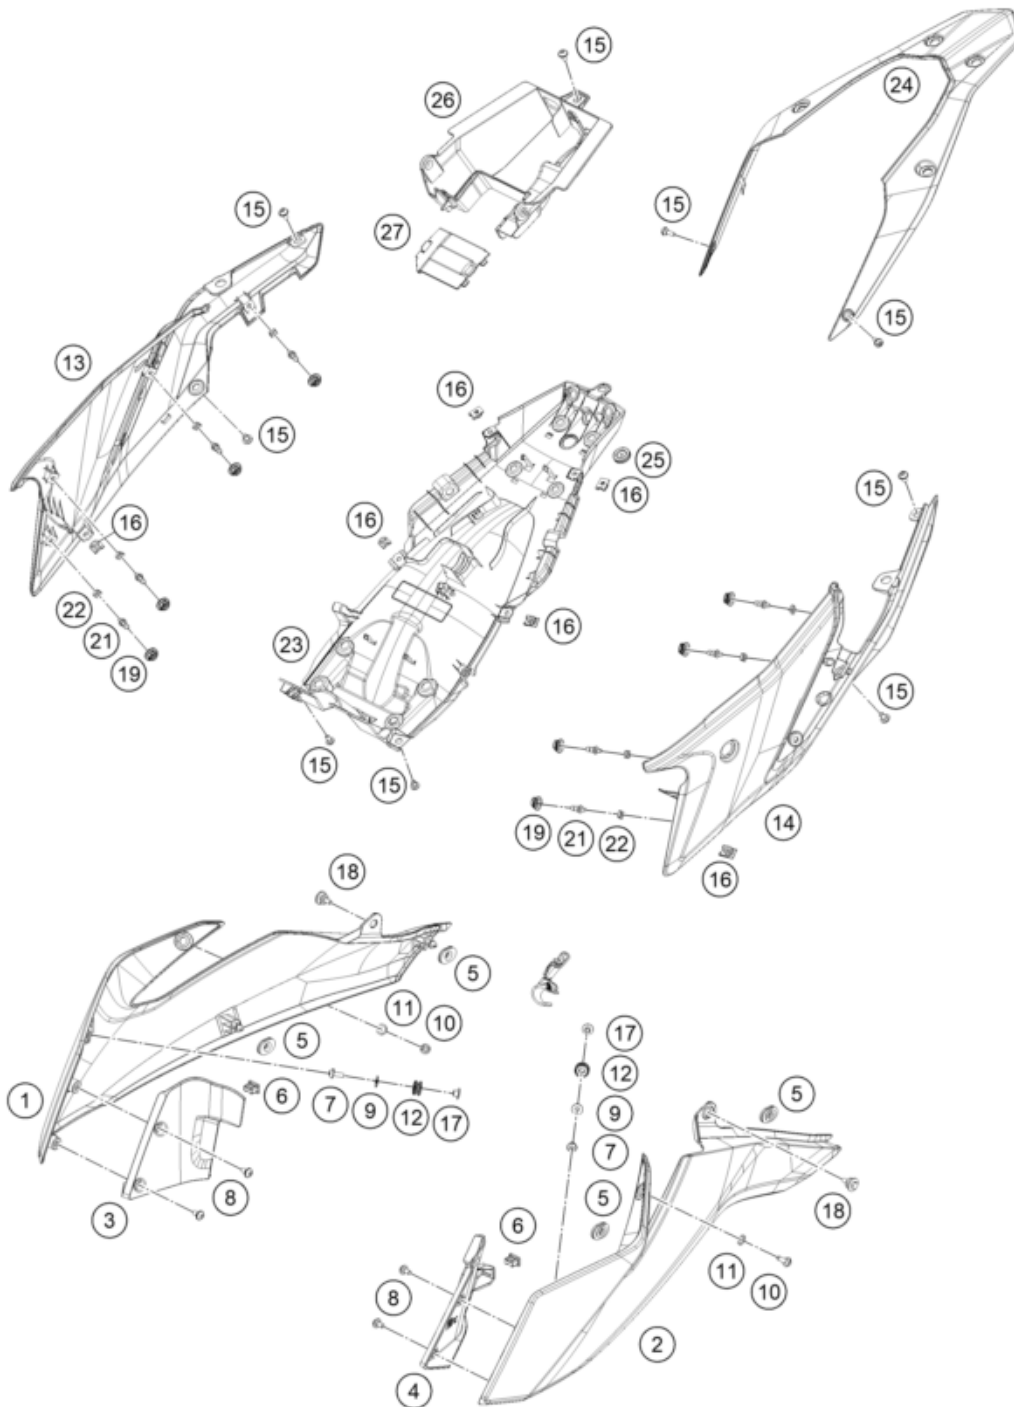

Skalierung: 25%, 75%, 75

Pos	Part Number	Description	Additional Text	Quantity
1	95808051000BHA	ADV390MY24 SPOILR RH SILV MET	with decal	1.00
2	95808050000BHA	ADV390MY24 SPOILR LH SILV MET	with decal	1.00
3	95808026000	Inside cover left		1.00
4	95808025000	Inner cover, top right		1.00
5	90108060003	GROMMET		4.00
6	90108060002	DAMP. RUBBER II RADIATOR PROT		2.00
7	90808043000	SPECIAL SCREW M6X1X16		2.00
8	93008040000	Screw M6X1X13		4.00
9	J125060005	washer plain id-6.2xod16xthk1x		2.00
10	J031060166	screw butn hd-m6x1xl 16xblkxst		2.00
11	93009059000	Washer nylon		2.00

12	95807013060	Tank bushing		2.00
13	95808042000	COWL SEAT LOWER RH		1.00
14	95808041000	rear cover		1.00
15	93008020060	Screw M6X1X9		9.00
16	93008084010	Range change metal nut M6		2.00
17	95807013070	Tank bushing		2.00
18	J025060196	bolt flange-m6x1x19xbrightxst		2.00
19	93011068010	Rubber grommet ignition lock c		6.00
21	95808041010	Pin quick release		8.00
22	95808041020	Special nut		8.00
23	95808019000	rear lower part		1.00
24	95808013000BHA	ADV390MY24 S.COWL SILV MET MAT	with decal	1.00
25	95808019010	Rubber grommet, wire support s		1.00
26	95808023000	Rear part inner cover		1.00
27	95808023010	Starter relay cover		1.00