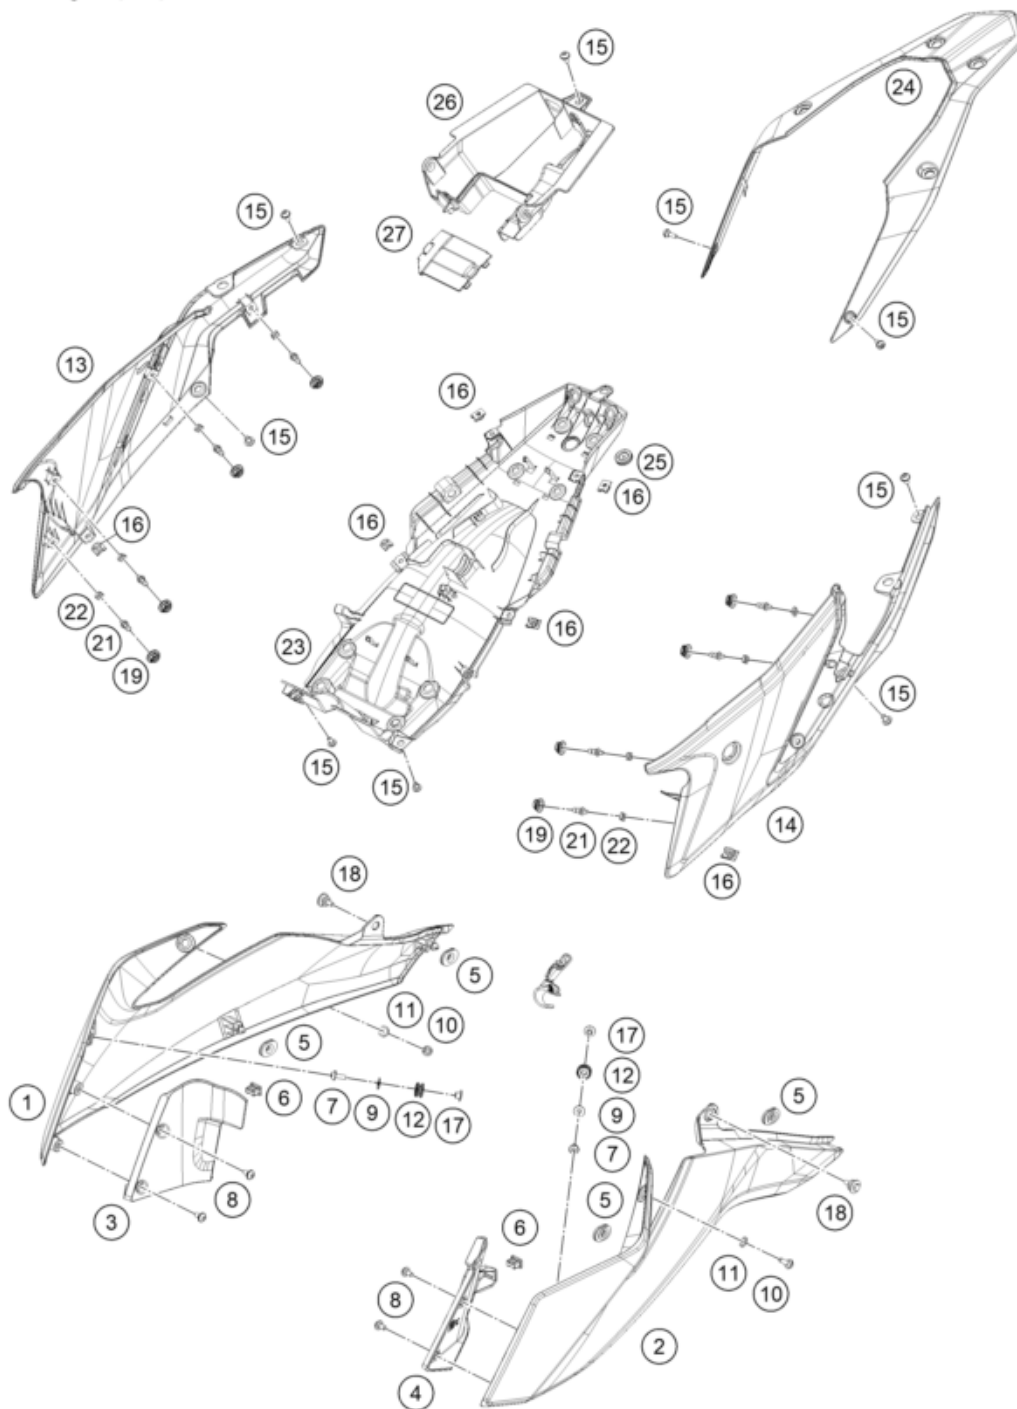

Skalierung: 25%, 75%, 75

Pos	Part Number	Description	Additional Text	Quantity
1	95808051000BHA	ADV390MY24 SPOILR RH SILV MET	with decal	1.00
2	95808050000BHA	ADV390MY24 SPOILR LH SILV MET	with decal	1.00
3	95808026000	Inside cover left		1.00
4	95808025000	Inner cover, top right		1.00
5	90108060003	GROMMET		4.00
6	90108060002	DAMP. RUBBER II RADIATOR PROT		2.00
7	90808043000	SPECIAL SCREW M6X1X16		2.00
8	93008040000	Screw M6X1X13		4.00
9	J125060005	washer plain id-6.2xod16xthk1x		2.00
10	J031060166	screw butn hd-m6x1xl 16xblkxst		2.00
11	93009059000	Washer nylon		2.00

12	95807013060	Tank bushing		2.00
13	95808042000	COWL SEAT LOWER RH		1.00
14	95808041000	rear cover		1.00
15	93008020060	Screw M6X1X9		9.00
16	93008084010	Range change metal nut M6		2.00
17	95807013070	Tank bushing		2.00
18	J025060196	bolt flange-m6x1x19xbrightxst		2.00
19	93011068010	Rubber grommet ignition lock c		6.00
21	95808041010	Pin quick release		8.00
22	95808041020	Special nut		8.00
23	95808019000	rear lower part		1.00
24	95808013000BHA	ADV390MY24 S.COWL SILV MET MAT	with decal	1.00
25	95808019010	Rubber grommet, wire support s		1.00
26	95808023000	Rear part inner cover		1.00
27	95808023010	Starter relay cover		1.00