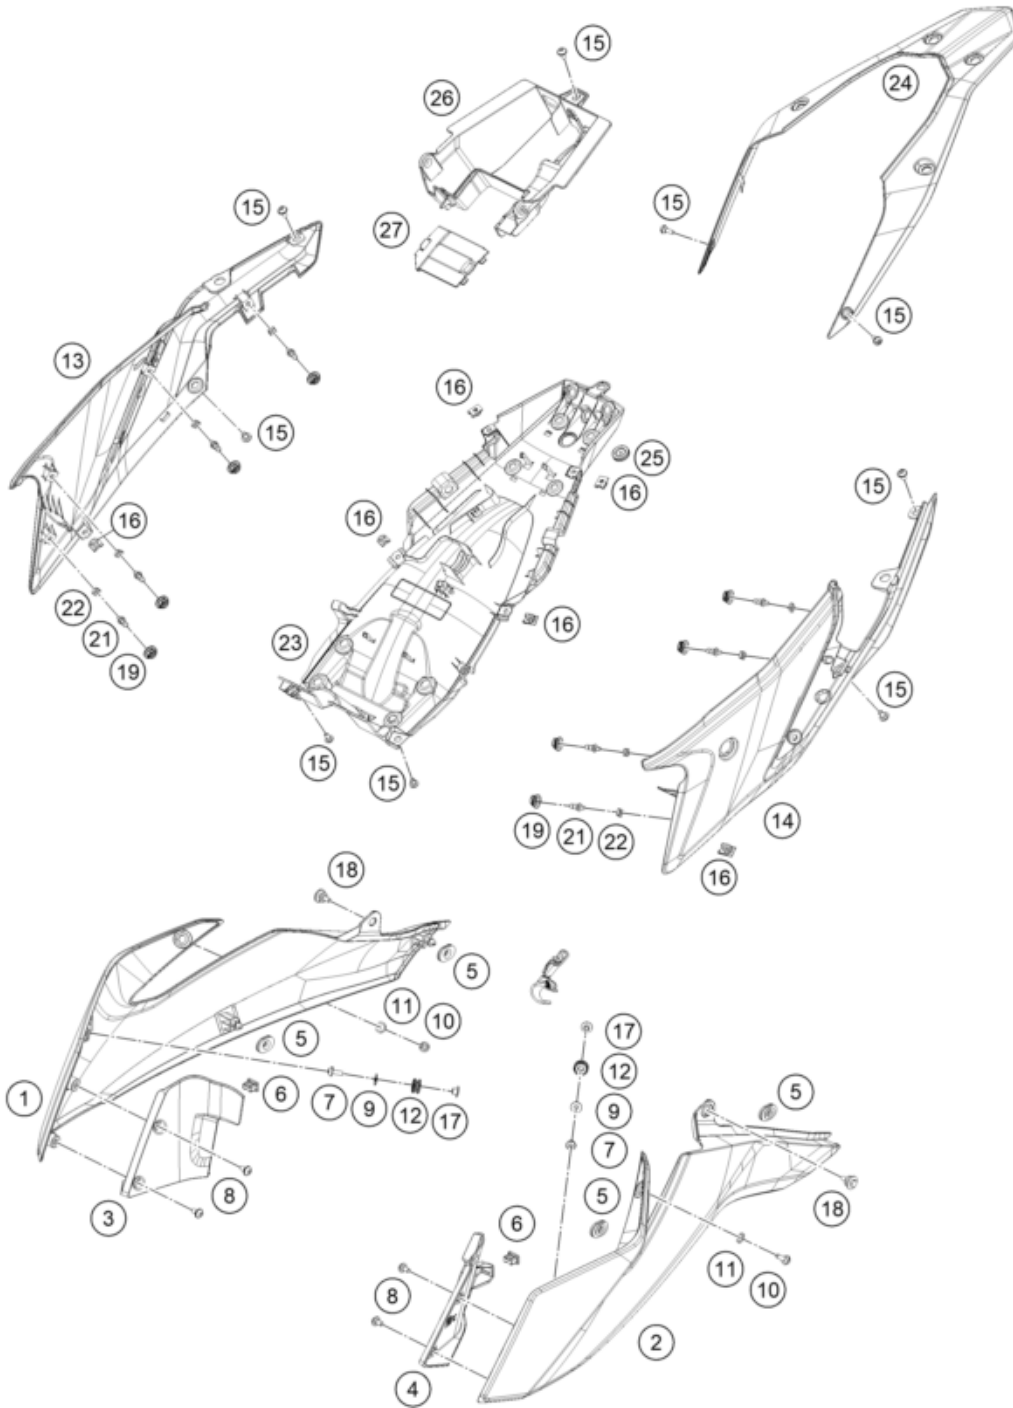

Skalierung: 25%, 75%, 75

Pos	Part Number	Description	Additional Text	Quantity
1	95808051000BHA	ADV390MY24 SPOILR RH SILV MET	with decal	1.00
2	95808050000BHA	ADV390MY24 SPOILR LH SILV MET	with decal	1.00
3	95808026000	Inside cover left		1.00
4	95808025000	Inner cover, top right		1.00
5	90108060003	GROMMET		4.00
6	90108060002	DAMP. RUBBER II RADIATOR PROT		2.00
7	90808043000	SPECIAL SCREW M6X1X16		2.00
8	93008040000	Screw M6X1X13		4.00
9	J125060005	washer plain id-6.2xod16xthk1x		2.00
10	J031060166	screw butn hd-m6x1xl 16xblkxst		2.00
11	93009059000	Washer nylon		2.00

12	95807013060	Tank bushing		2.00
13	95808042000	COWL SEAT LOWER RH		1.00
14	95808041000	rear cover		1.00
15	93008020060	Screw M6X1X9		9.00
16	93008084010	Range change metal nut M6		2.00
17	95807013070	Tank bushing		2.00
18	J025060196	bolt flange-m6x1x19xbrightxst		2.00
19	93011068010	Rubber grommet ignition lock c		6.00
21	95808041010	Pin quick release		8.00
22	95808041020	Special nut		8.00
23	95808019000	rear lower part		1.00
24	95808013000BHA	ADV390MY24 S.COWL SILV MET MAT	with decal	1.00
25	95808019010	Rubber grommet, wire support s		1.00
26	95808023000	Rear part inner cover		1.00
27	95808023010	Starter relay cover		1.00