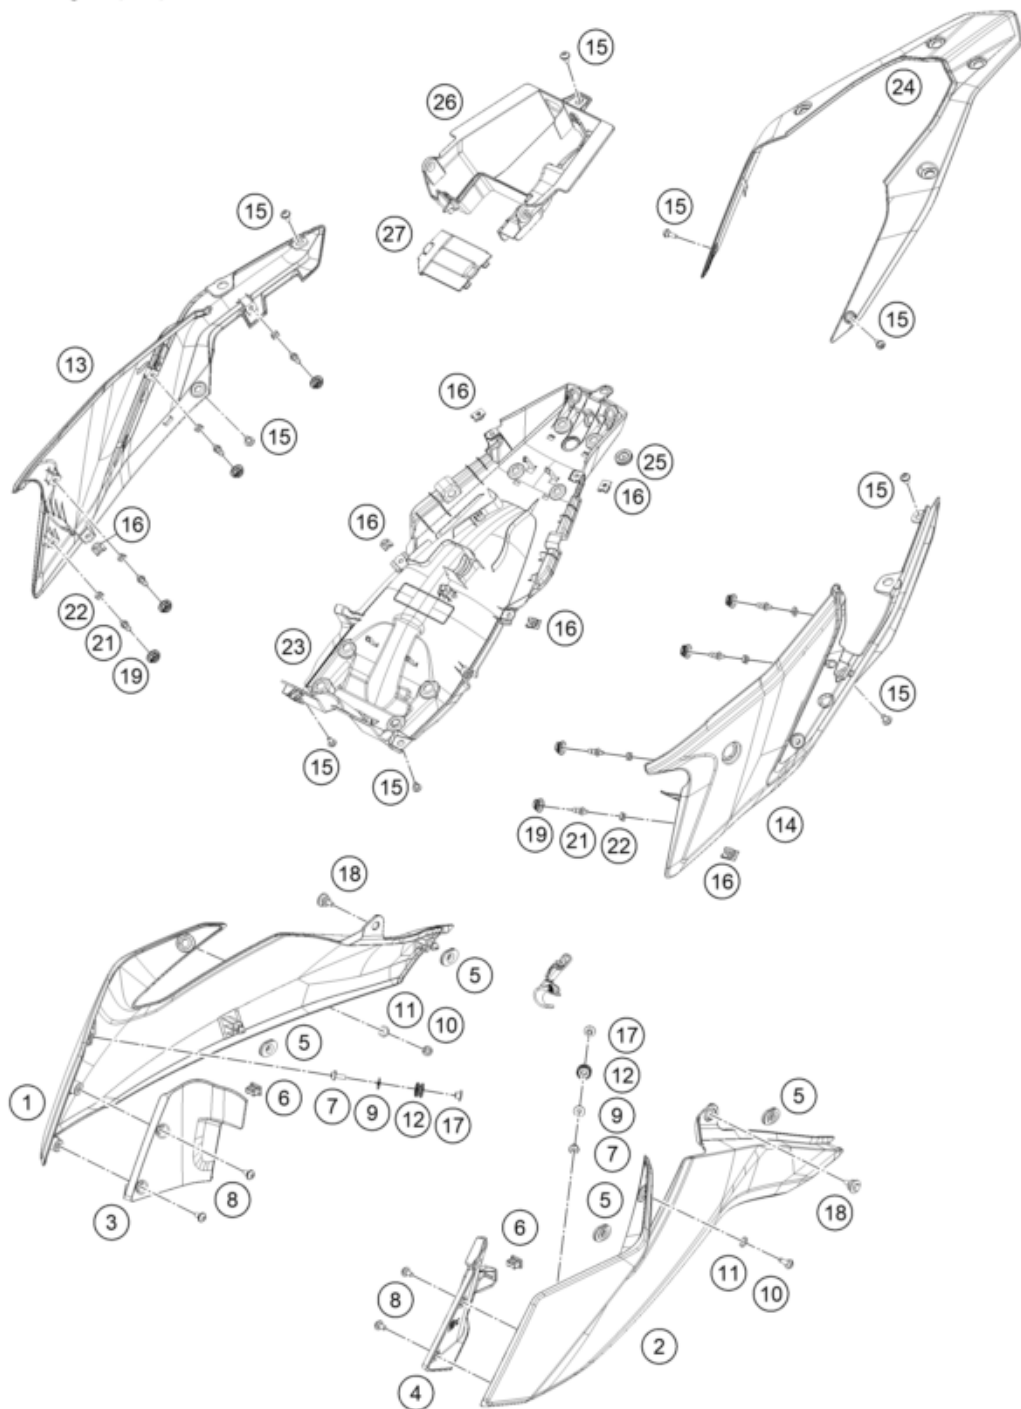

Skalierung: 25%, 75%, 75

Pos	Part Number	Description	Additional Text	Quantity
1	95808051000BHA	ADV390MY24 SPOILR RH SILV MET	with decal	1.00
2	95808050000BHA	ADV390MY24 SPOILR LH SILV MET	with decal	1.00
3	95808026000	Inside cover left		1.00
4	95808025000	Inner cover, top right		1.00
5	90108060003	GROMMET		4.00
6	90108060002	DAMP. RUBBER II RADIATOR PROT		2.00
7	90808043000	SPECIAL SCREW M6X1X16		2.00
8	93008040000	Screw M6X1X13		4.00
9	J125060005	washer plain id-6.2xod16xthk1x		2.00
10	J031060166	screw butn hd-m6x1xl 16xblkxst		2.00
11	93009059000	Washer nylon		2.00

12	95807013060	Tank bushing		2.00
13	95808042000	COWL SEAT LOWER RH		1.00
14	95808041000	rear cover		1.00
15	93008020060	Screw M6X1X9		9.00
16	93008084010	Range change metal nut M6		2.00
17	95807013070	Tank bushing		2.00
18	J025060196	bolt flange-m6x1x19xbrightxst		2.00
19	93011068010	Rubber grommet ignition lock c		6.00
21	95808041010	Pin quick release		8.00
22	95808041020	Special nut		8.00
23	95808019000	rear lower part		1.00
24	95808013000BHA	ADV390MY24 S.COWL SILV MET MAT	with decal	1.00
25	95808019010	Rubber grommet, wire support s		1.00
26	95808023000	Rear part inner cover		1.00
27	95808023010	Starter relay cover		1.00