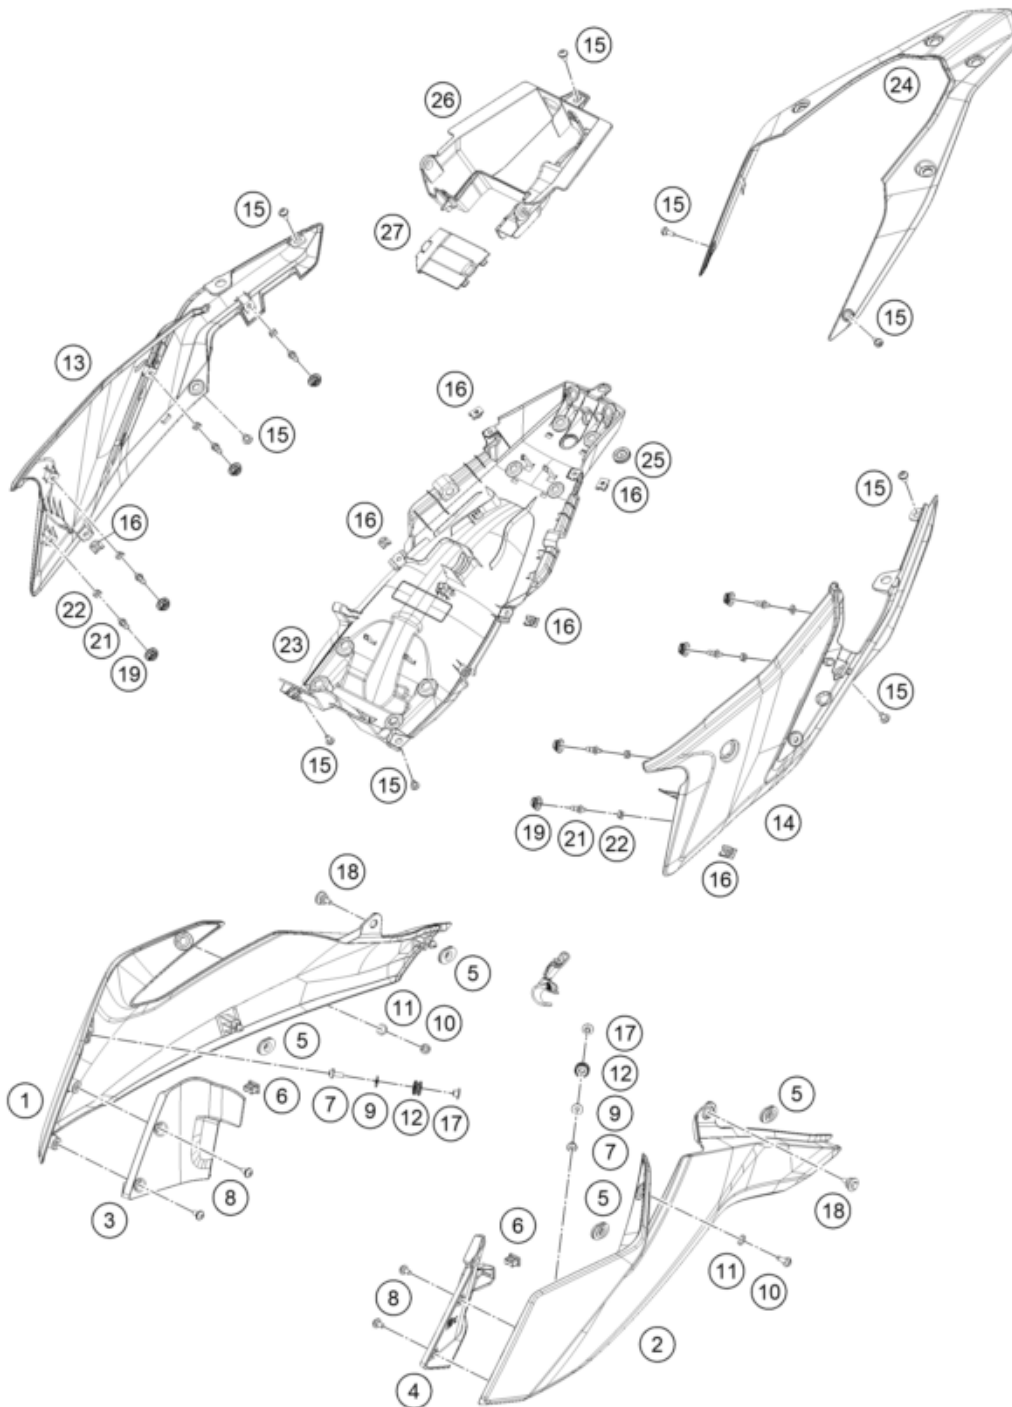

Skalierung: 25%, 75%, 75

Pos	Part Number	Description	Additional Text	Quantity
1	95808051000BHA	ADV390MY24 SPOILR RH SILV MET	with decal	1.00
2	95808050000BHA	ADV390MY24 SPOILR LH SILV MET	with decal	1.00
3	95808026000	Inside cover left		1.00
4	95808025000	Inner cover, top right		1.00
5	90108060003	GROMMET		4.00
6	90108060002	DAMP. RUBBER II RADIATOR PROT		2.00
7	90808043000	SPECIAL SCREW M6X1X16		2.00
8	93008040000	Screw M6X1X13		4.00
9	J125060005	washer plain id-6.2xod16xthk1x		2.00
10	J031060166	screw butn hd-m6x1xl 16xblkxst		2.00
11	93009059000	Washer nylon		2.00

12	95807013060	Tank bushing		2.00
13	95808042000	COWL SEAT LOWER RH		1.00
14	95808041000	rear cover		1.00
15	93008020060	Screw M6X1X9		9.00
16	93008084010	Range change metal nut M6		2.00
17	95807013070	Tank bushing		2.00
18	J025060196	bolt flange-m6x1x19xbrightxst		2.00
19	93011068010	Rubber grommet ignition lock c		6.00
21	95808041010	Pin quick release		8.00
22	95808041020	Special nut		8.00
23	95808019000	rear lower part		1.00
24	95808013000BHA	ADV390MY24 S.COWL SILV MET MAT	with decal	1.00
25	95808019010	Rubber grommet, wire support s		1.00
26	95808023000	Rear part inner cover		1.00
27	95808023010	Starter relay cover		1.00