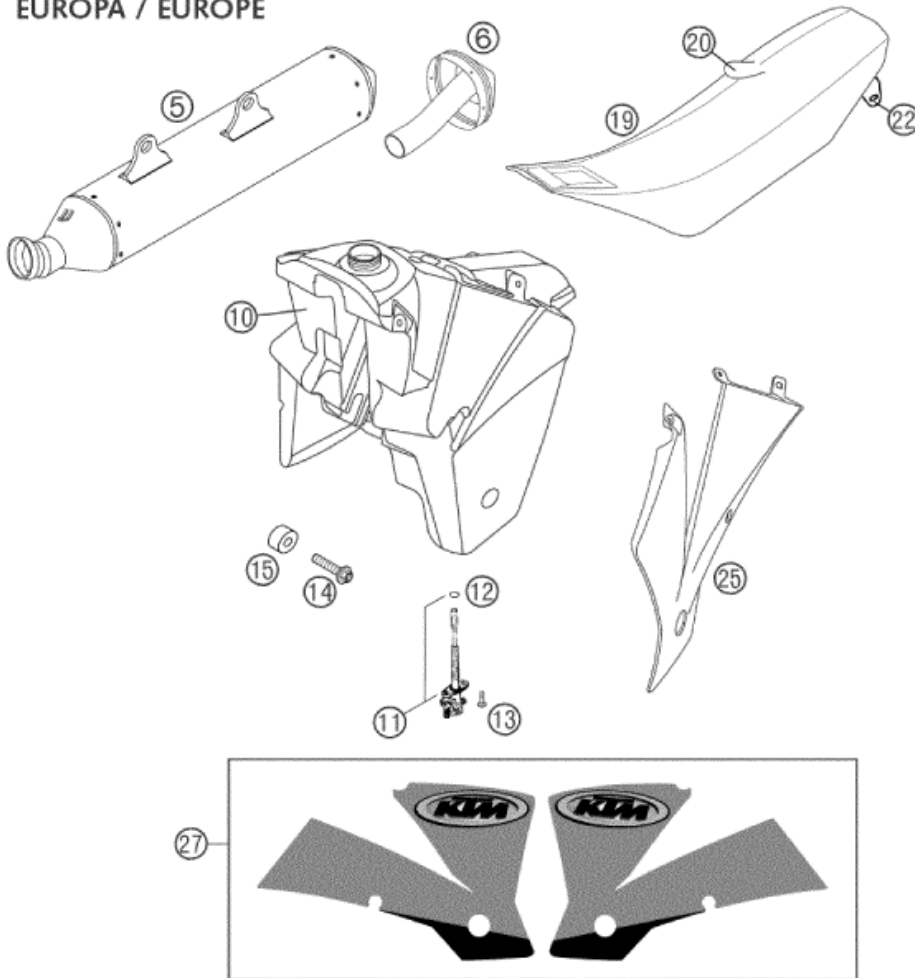

EUROPA / EUROPE

Pos	Part Number	Description	Additional Text	Quantity
0	5030815100004	SPOILER R/S ORANGE SX 2001		1.00
1*	54608092400	DECAL SET 250 02		1.00
3	59005082200	SILENCER 250-520 SPARKY 02	MXC, EXC RACING USA	1.00
5	59005081300	SILENCER 250/520 EXC UNTHRO.02	520 EXC RACING	1.00
5	59005081400	SILENCER 250/520 EXC THROT. 02	520 EXC RACING	1.00
6	59005081053	ENDCAP UNTHROTTLED RACING 2000	520 EXC RACING; AD=32	1.00
6	59005081150	ENDCAP THROTTLED RACING 2000	520 EXC RACING; AD=32	1.00
10*	59007113100	FUEL TANK SXS 7,5L. BLACK 2001		1.00
11	58307105200	FUEL COCK CPL. OFF-ON-RES		1.00
12	55007006200	O-RING 11X1,8 NBR 70		1.00
13	0017060203	EJOT PT SCREW K60X20 WS=6	MXC, EXC	2.00

14*	0017060303	SPECIAL SCREW T60 6X30 WS=6		2.00
15*	50307113150	SPACER ALU 6,3X16X10 01		2.00
19*	59007040200	% SEAT SIXDAYS		1.00
20*	59007040250	% SEAT COVER 250 EXC RAC.		1.00
22	50307041000	SEAT BRACKET L/S-R/S '98		2.00
25*	5030815000004	SPOILER L/S ORANGE SX 2001		1.00
27*	50308099100	SPOILER DECAL L/S+R/S SX 02		1.00

* = New part