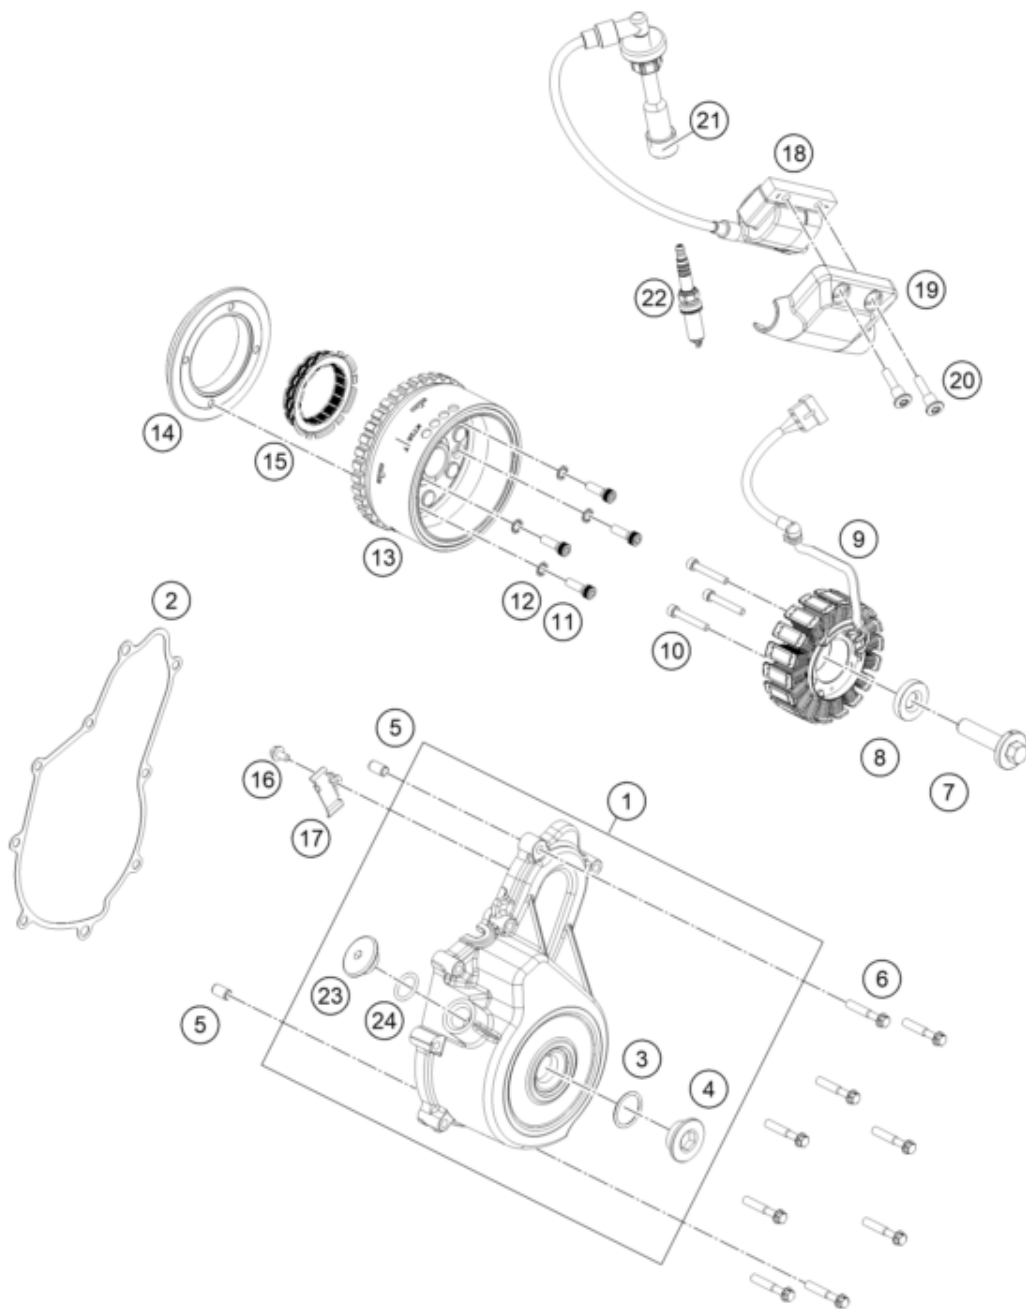

ACHTUNG !!!

 V1: Drehmomentbegrenzer mit Gleitlager
 Motor Seriennummer bis R96303999

 Betroffene Baugruppen:
 30 - Motorgehäuse
 39 - Zündanlage
 40 - Elektrostarter

CAUTION !!!

 V1: Torque limiter with plain bearing
 Engine serial number up to R96303999

 Affected assembly groups:
 30 - Engine Case
 39 - Ignition System
 40 - Electric Starter

Pos	Part Number	Description	Additional Text	Quantity
1	96330502000C1	COVER MAGNETO ASSLY JP541263 K		1.00
2	96330040000	GASKET COVER MAGNETO		1.00
3	J770024015	O-RING 24X2,5		1.00
4	90230094000	PLUG SCREW M24X1,5		1.00
5	90130024000	PIN DOWEL 8X6,4X14MM		2.00
6	J025060350	FLANGED BOLT M6X35 WS8		9.00
7	J900001205000	BOLT ASSEMBLY		1.00
8	J690001260000	WASHER PLAIN-ID 12.3XOD 31XT 6		1.00
9	94539004000	STATOR ASSEMBLY		1.00

10	J912050353S	AH SCREW M5X35 SELF LOCKING	3.00
11	90130001001	SOCKET HEAD SCREW M6X20	4.00
12	J797060003	TOOTHED WASHER M6	4.00
13	96339005000	ROTOR ASSEMBLY	1.00
14	90130001000	SUPPORT FREEWHEEL CLUTCH	1.00
15	90140026000	FREEWHEEL CLUTCH	1.00
16	J900000501003	BOLT FLANGED M5X0.8	1.00
17	96339029000	BRACKET MAGNETO	1.00
18	96339006000	coil assembly ignition	1.00
19	96339006050	COVER COIL IGNITION	1.00
20	J900000603400	SCREW SOCKET STEP M6X1	2.00
21	90239090001	RUBBER GASKET SPARK PLUG	1.00
22	93839093000	Spark plug BOSCH VR6NEU M12X1.	1.00
23	93839010100	Screw plug, OT marking	1.00
24	J770015824	O-RING 15,8X2,4	1.00