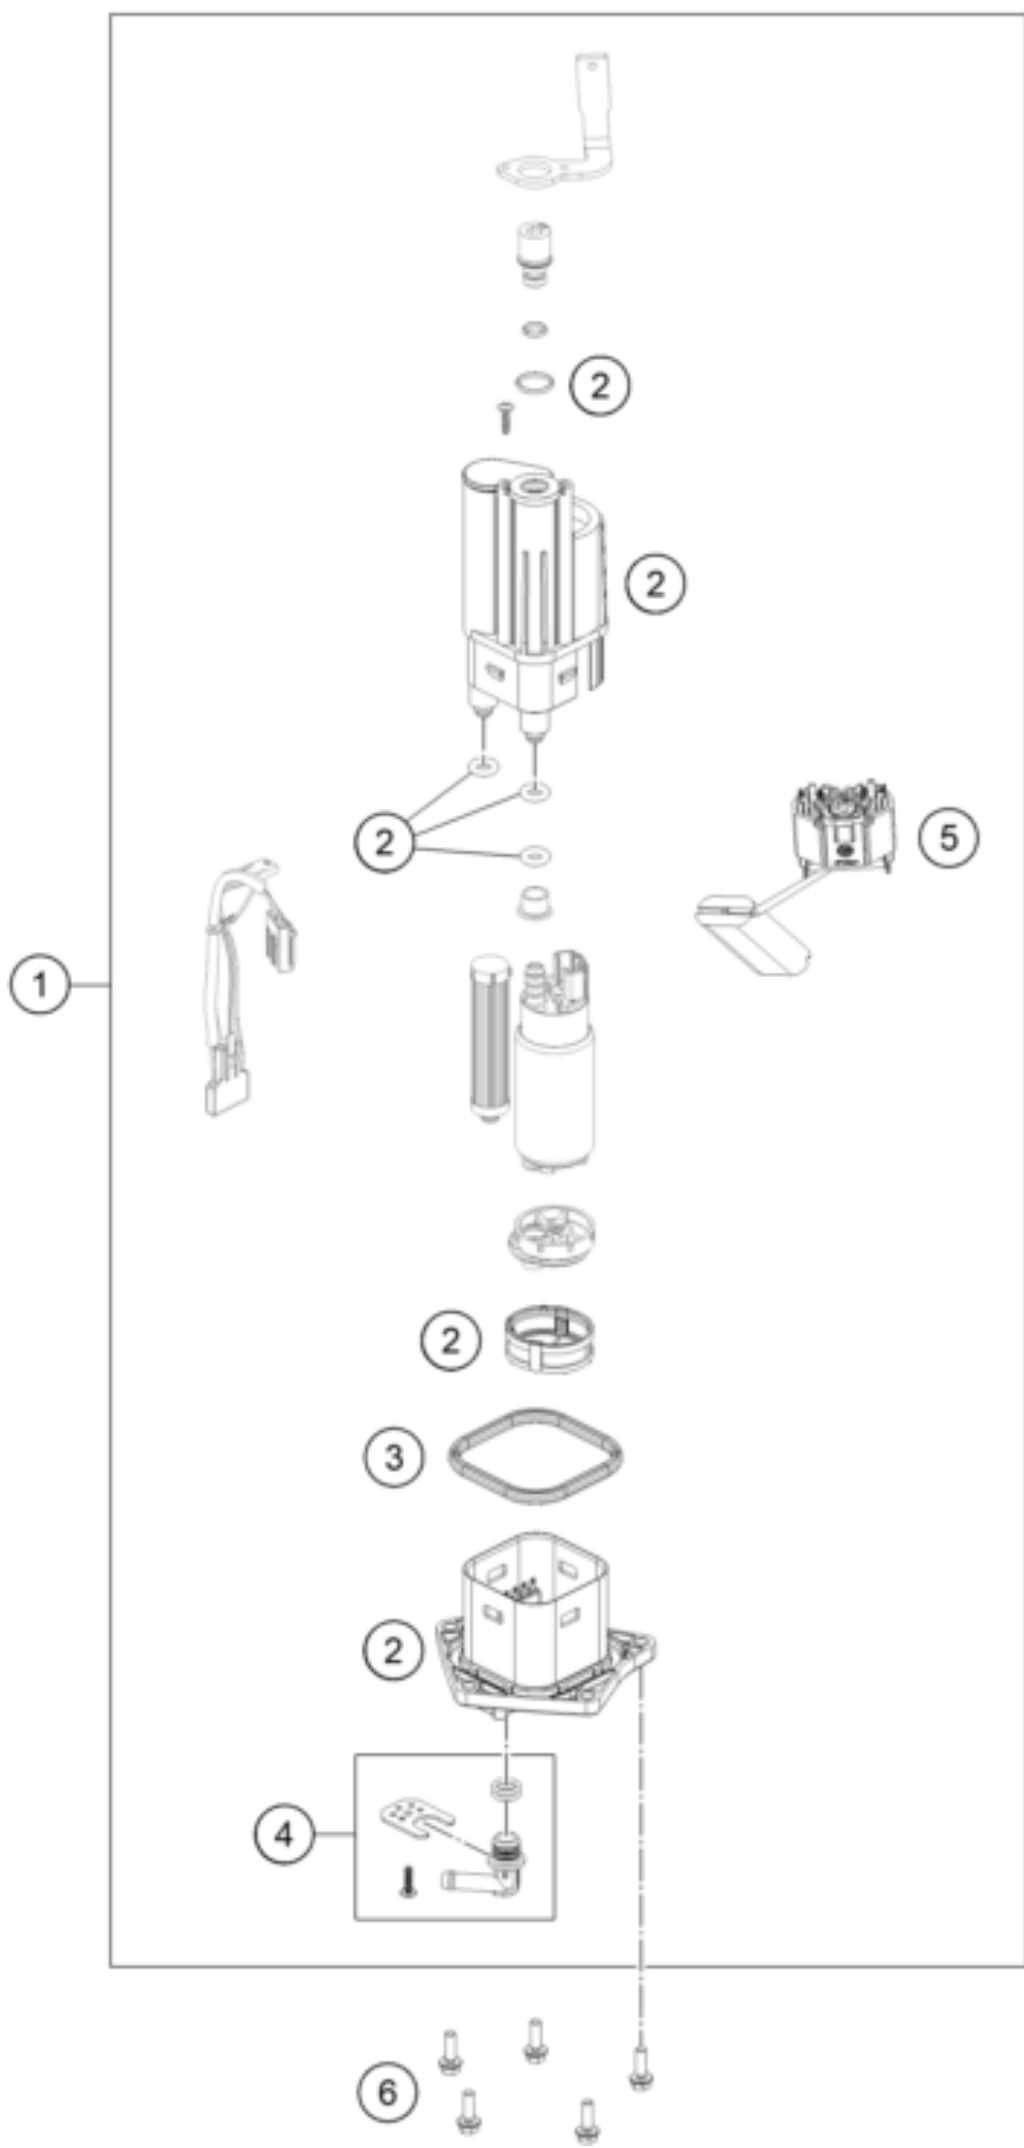

1390 SUPER DUKE R EVO, orange 2024 <2024><CN><F9987XS>
FUEL PUMP
68895

Pos	Part Number	Description	Additional Text	Quantity
1	A61807088000	Fuel pump		1.00
2	0025050166	HH collar screw M5x16 TX30		5.00
3	64107189000	Sealing		1.00
4	75007092000	HYDRAULIC CONNECTOR CPL.		1.00
5	A62407080000	Fill level sensor		1.00
99	63507090100	Fuel pump filter kit		0.00