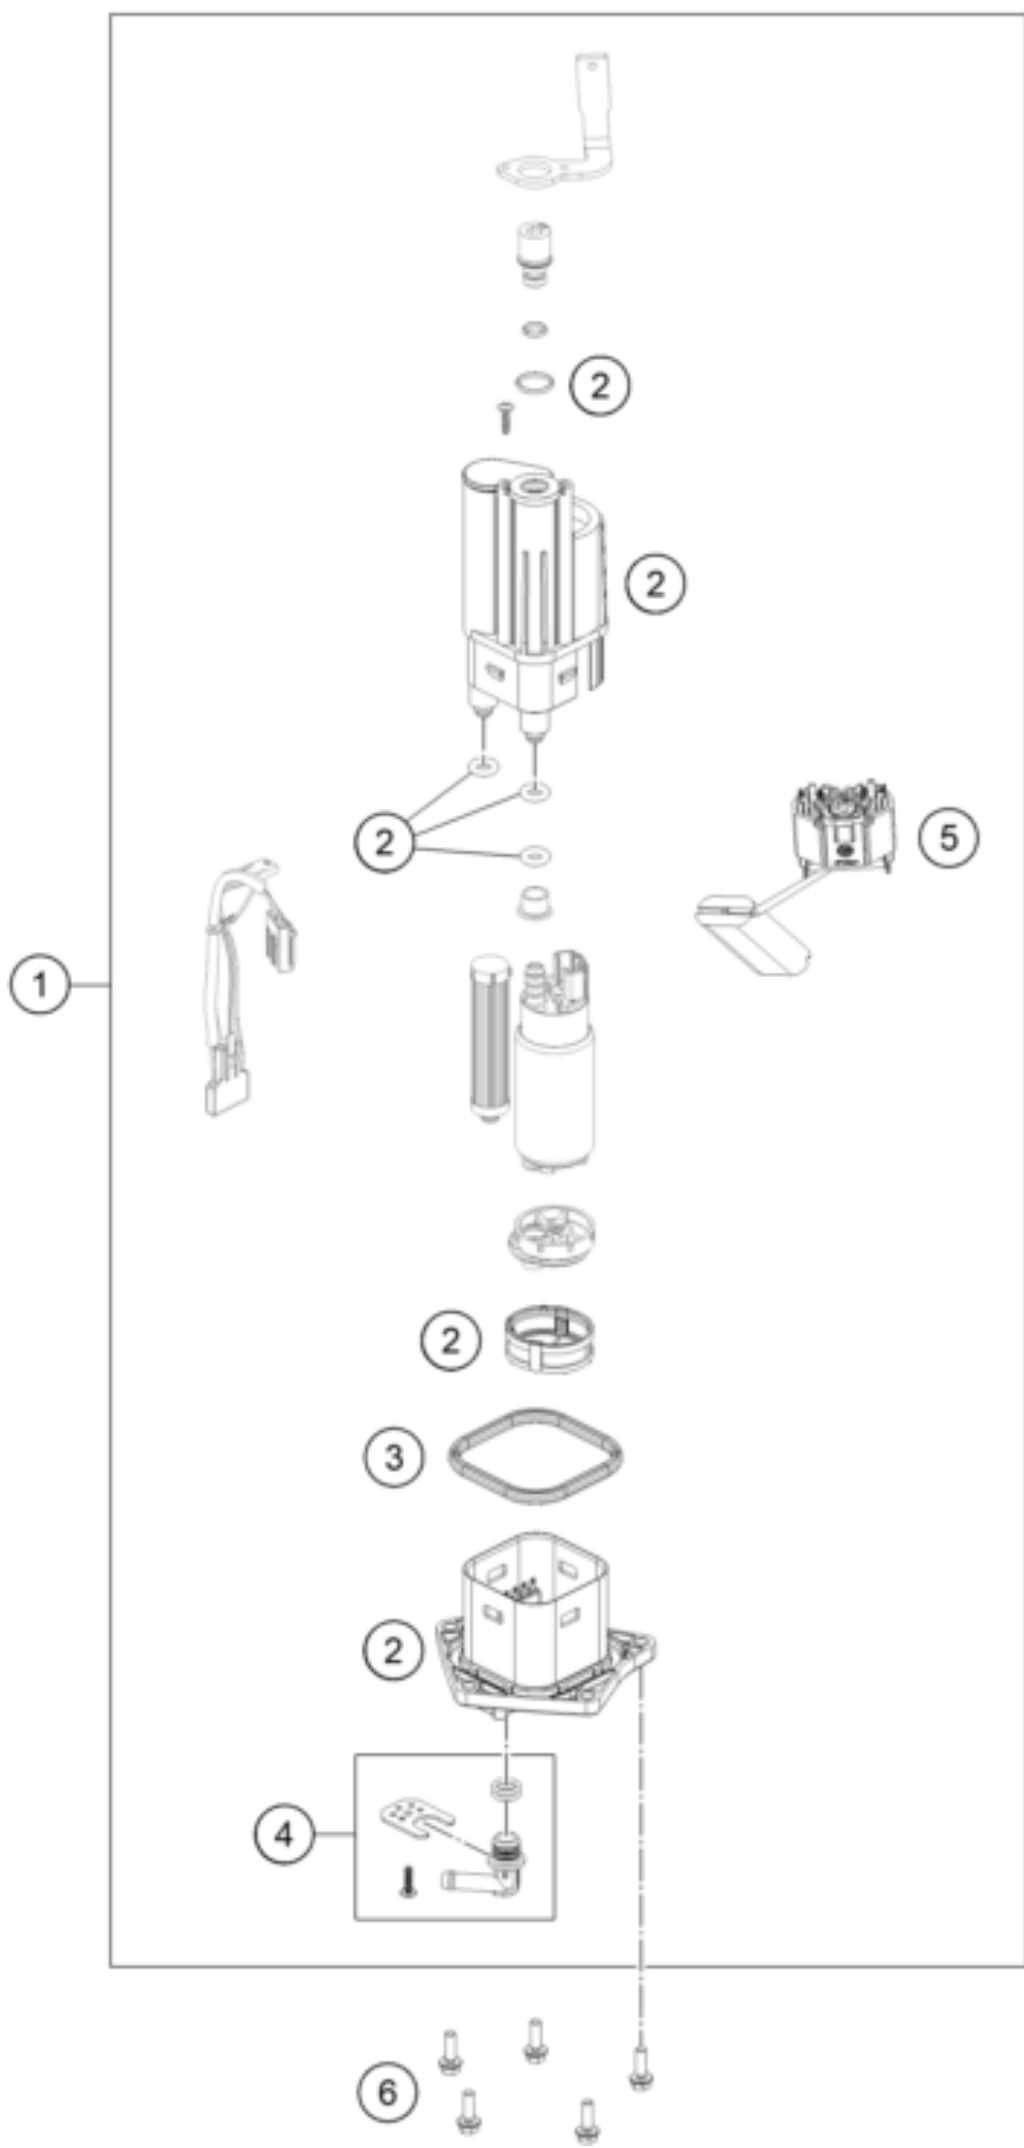

1390 SUPER DUKE R EVO, orange 2024 <2024><CN><F9987XS>  
FUEL PUMP  
68895

---

<b>Pos</b>	<b>Part Number</b>	<b>Description</b>	<b>Additional Text</b>	<b>Quantity</b>
1	A61807088000	Fuel pump		1.00
2	0025050166	HH collar screw M5x16 TX30		5.00
3	64107189000	Sealing		1.00
4	75007092000	HYDRAULIC CONNECTOR CPL.		1.00
5	A62407080000	Fill level sensor		1.00
99	63507090100	Fuel pump filter kit		0.00