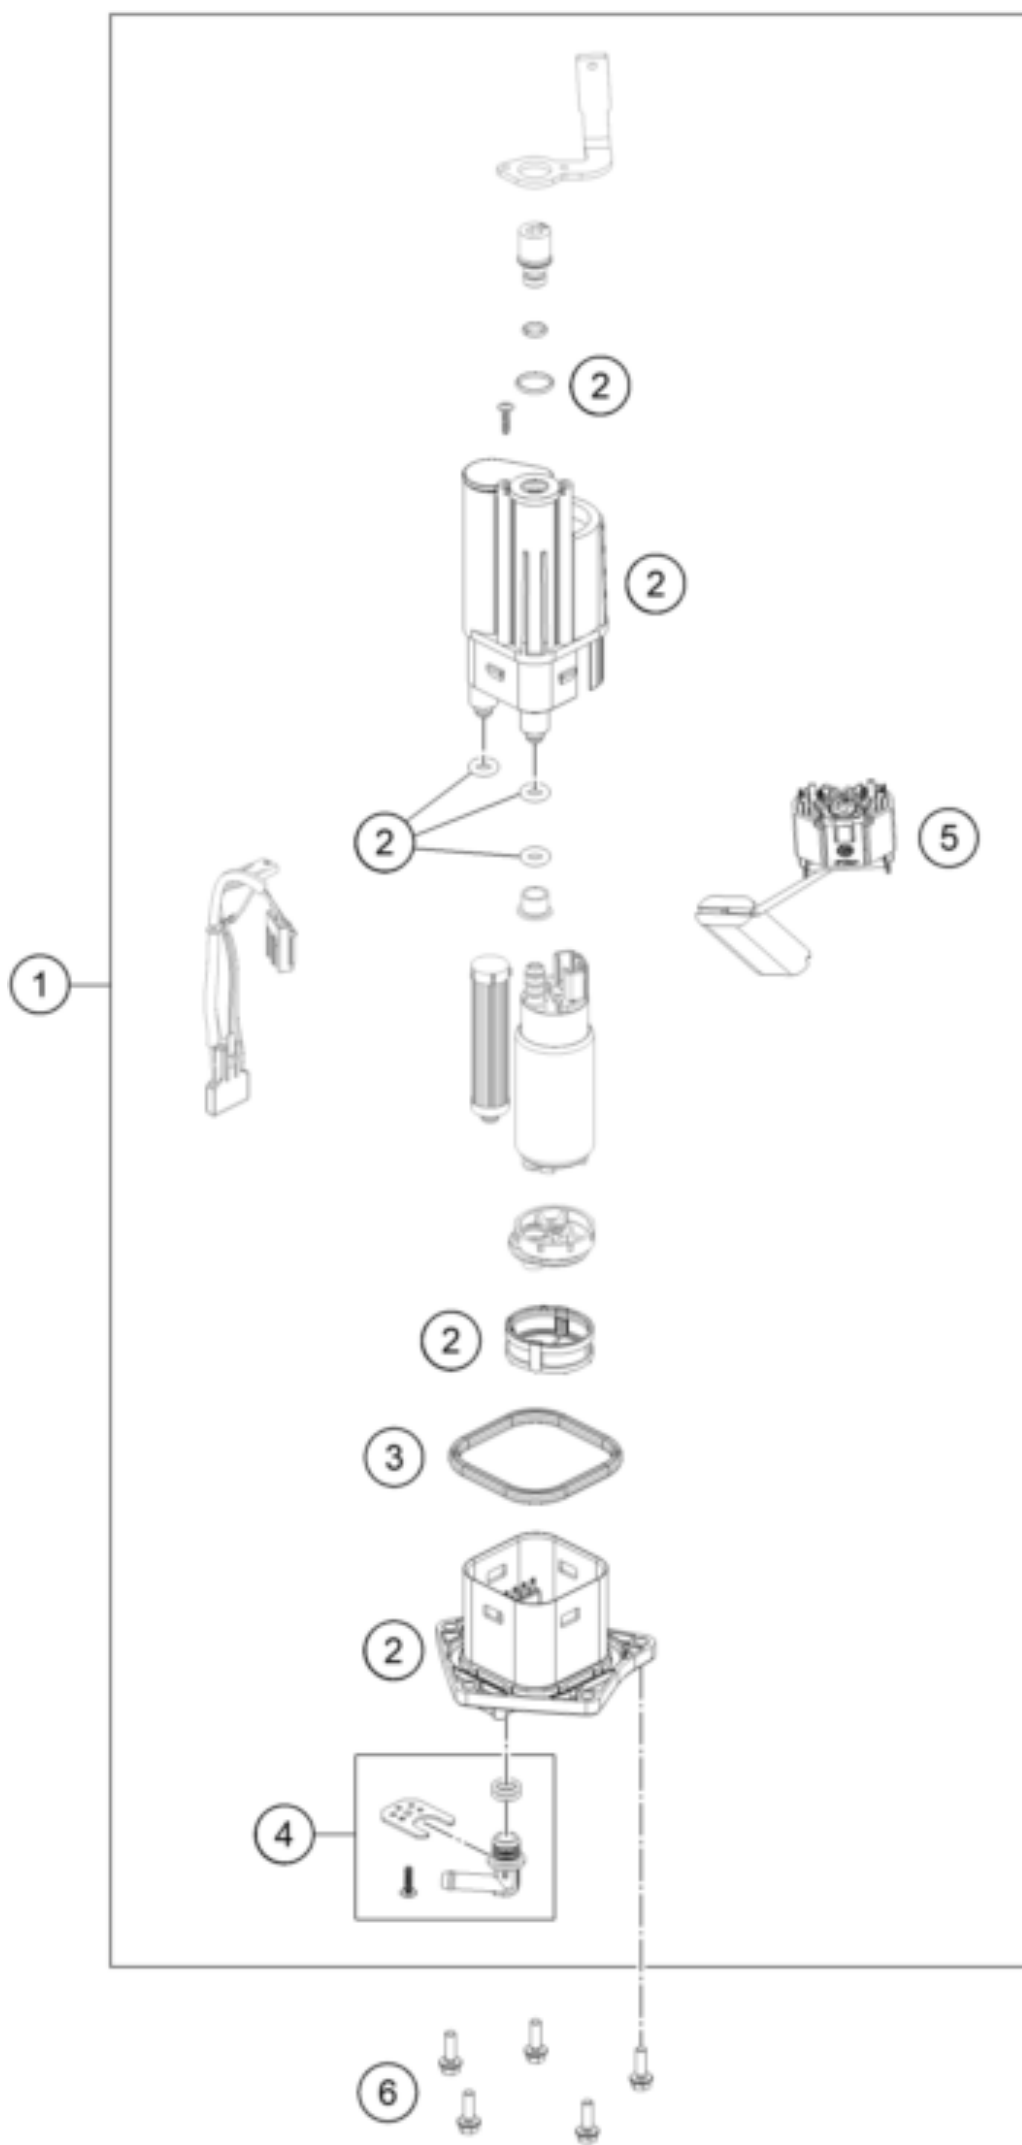

1390 SUPER DUKE R EVO, black 2024 <2024><CN><F9987XT>
FUEL PUMP
68895

Pos	Part Number	Description	Additional Text	Quantity
1	A61807088000	Fuel pump		1.00
2	0025050166	HH collar screw M5x16 TX30		5.00
3	64107189000	Sealing		1.00
4	75007092000	HYDRAULIC CONNECTOR CPL.		1.00
5	A62407080000	Fill level sensor		1.00
99	63507090100	Fuel pump filter kit		0.00