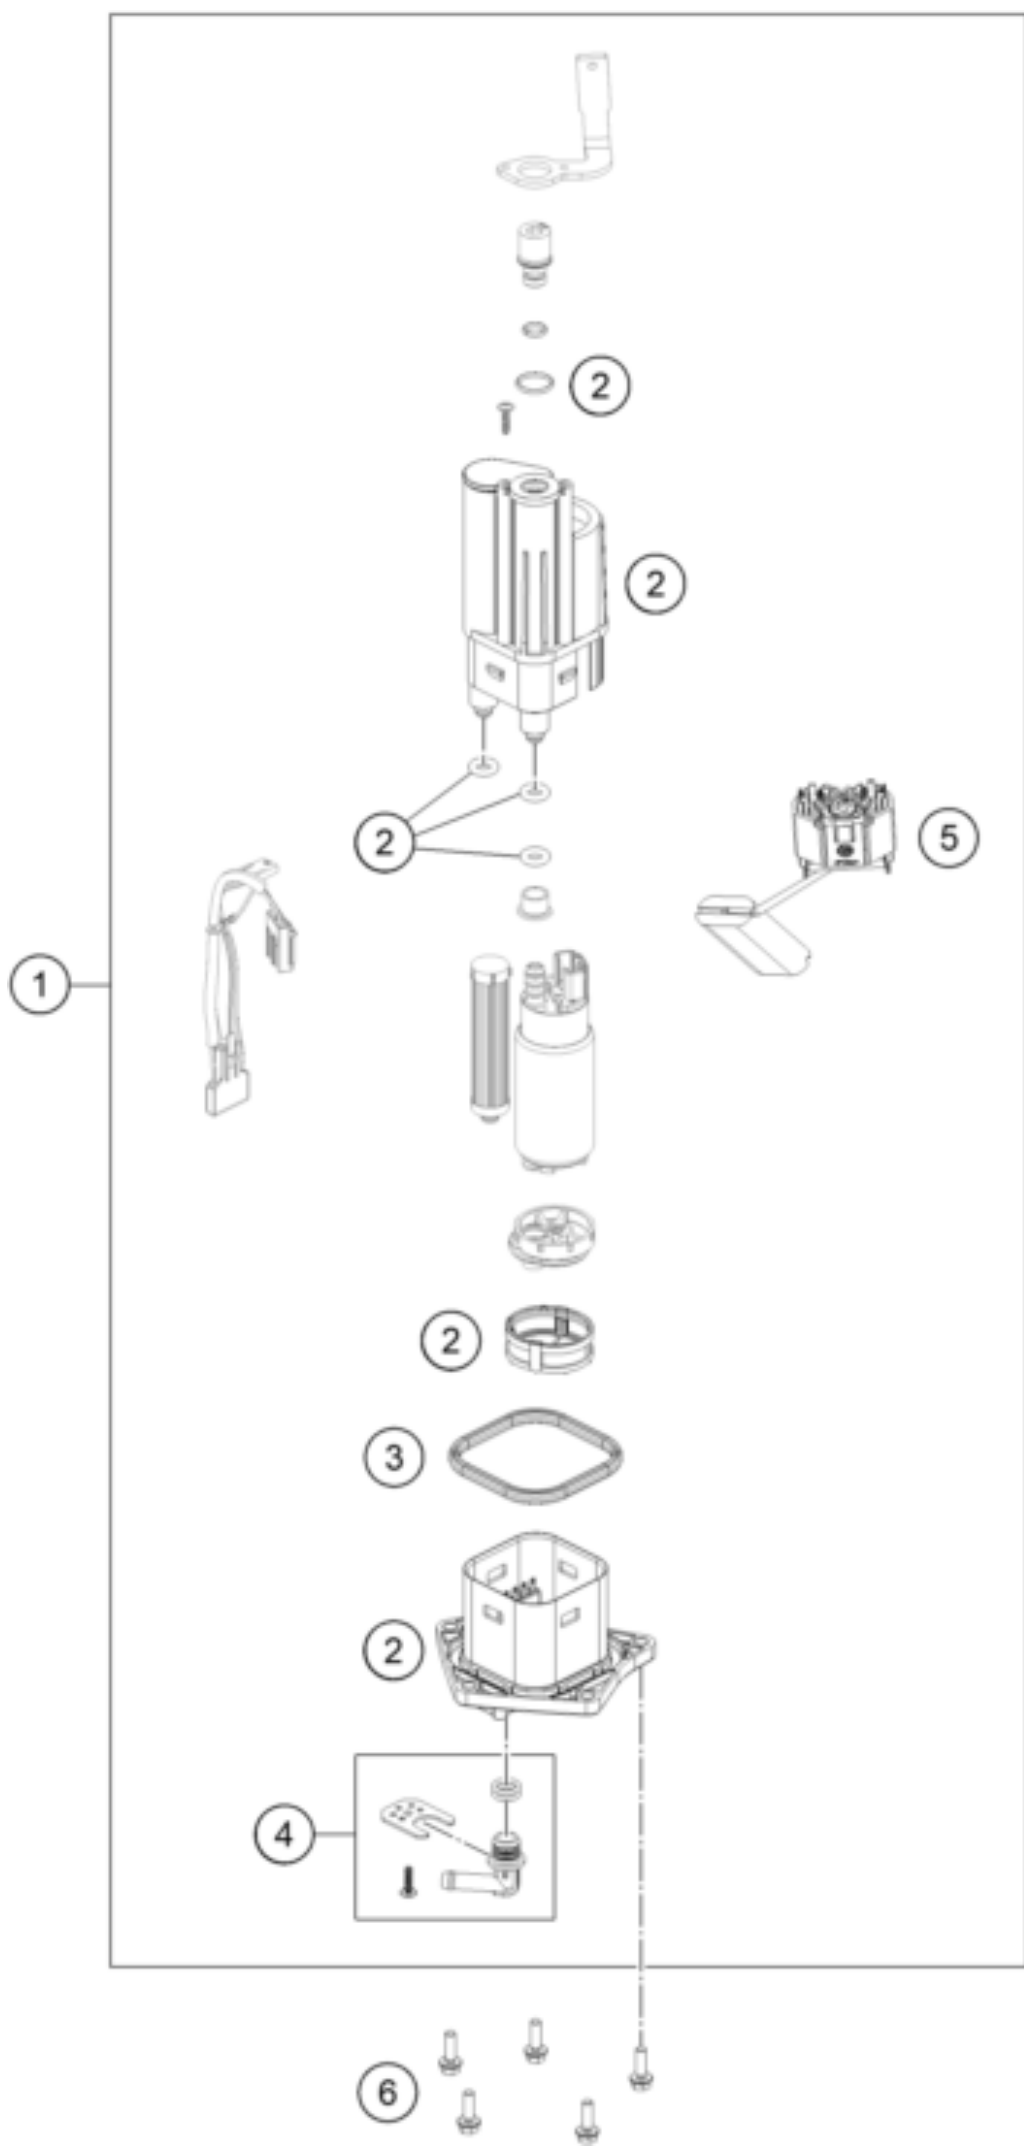

1390 SUPER DUKE R, orange 2024 <2024><CN><F9987X9>  
FUEL PUMP  
68895

---

<b>Pos</b>	<b>Part Number</b>	<b>Description</b>	<b>Additional Text</b>	<b>Quantity</b>
1	A61807088000	Fuel pump		1.00
2	0025050166	HH collar screw M5x16 TX30		5.00
3	64107189000	Sealing		1.00
4	75007092000	HYDRAULIC CONNECTOR CPL.		1.00
5	A62407080000	Fill level sensor		1.00
99	63507090100	Fuel pump filter kit		0.00