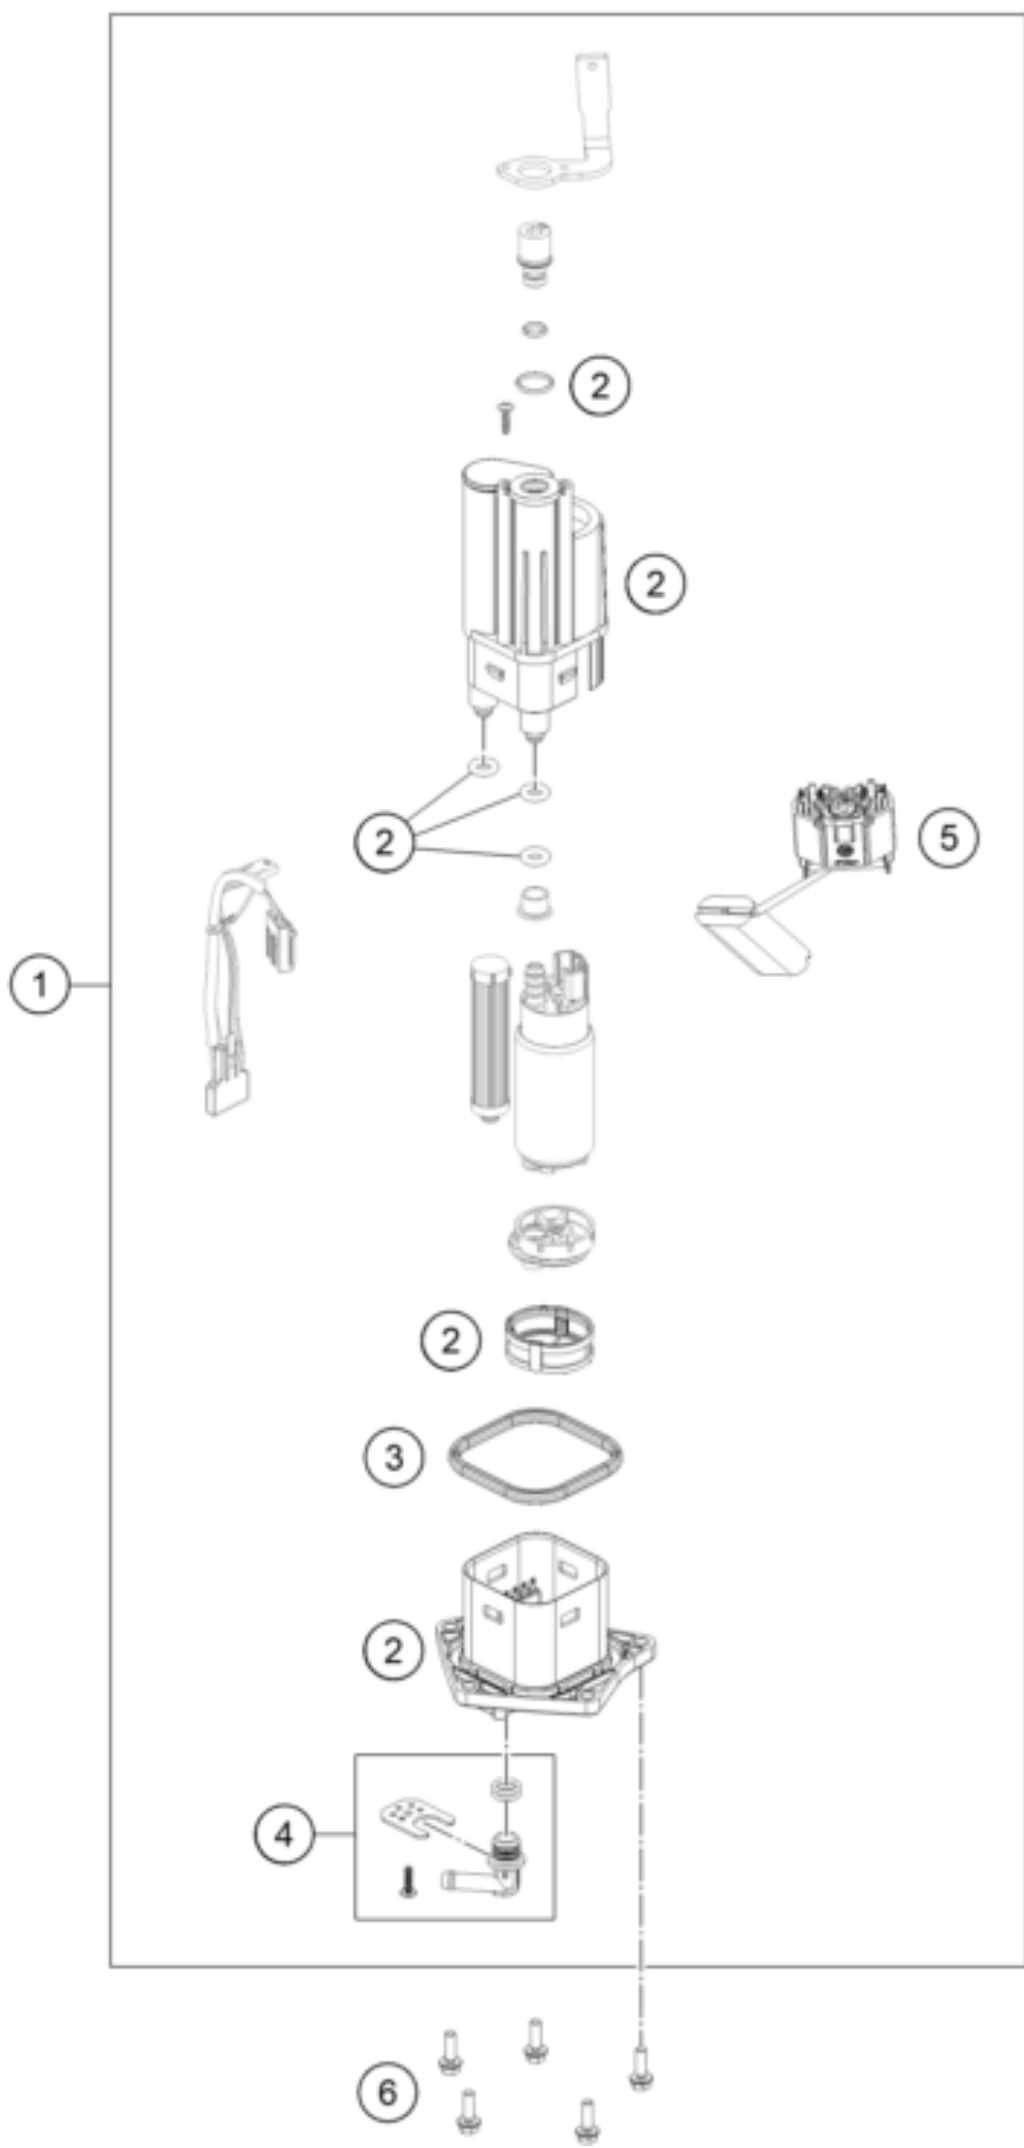

1390 SUPER DUKE R EVO, black 2024 <2024><JP><F9986XT>  
FUEL PUMP  
68895

---

<b>Pos</b>	<b>Part Number</b>	<b>Description</b>	<b>Additional Text</b>	<b>Quantity</b>
1	A61807088000	Fuel pump		1.00
2	0025050166	HH collar screw M5x16 TX30		5.00
3	64107189000	Sealing		1.00
4	75007092000	HYDRAULIC CONNECTOR CPL.		1.00
5	A62407080000	Fill level sensor		1.00
99	63507090100	Fuel pump filter kit		0.00