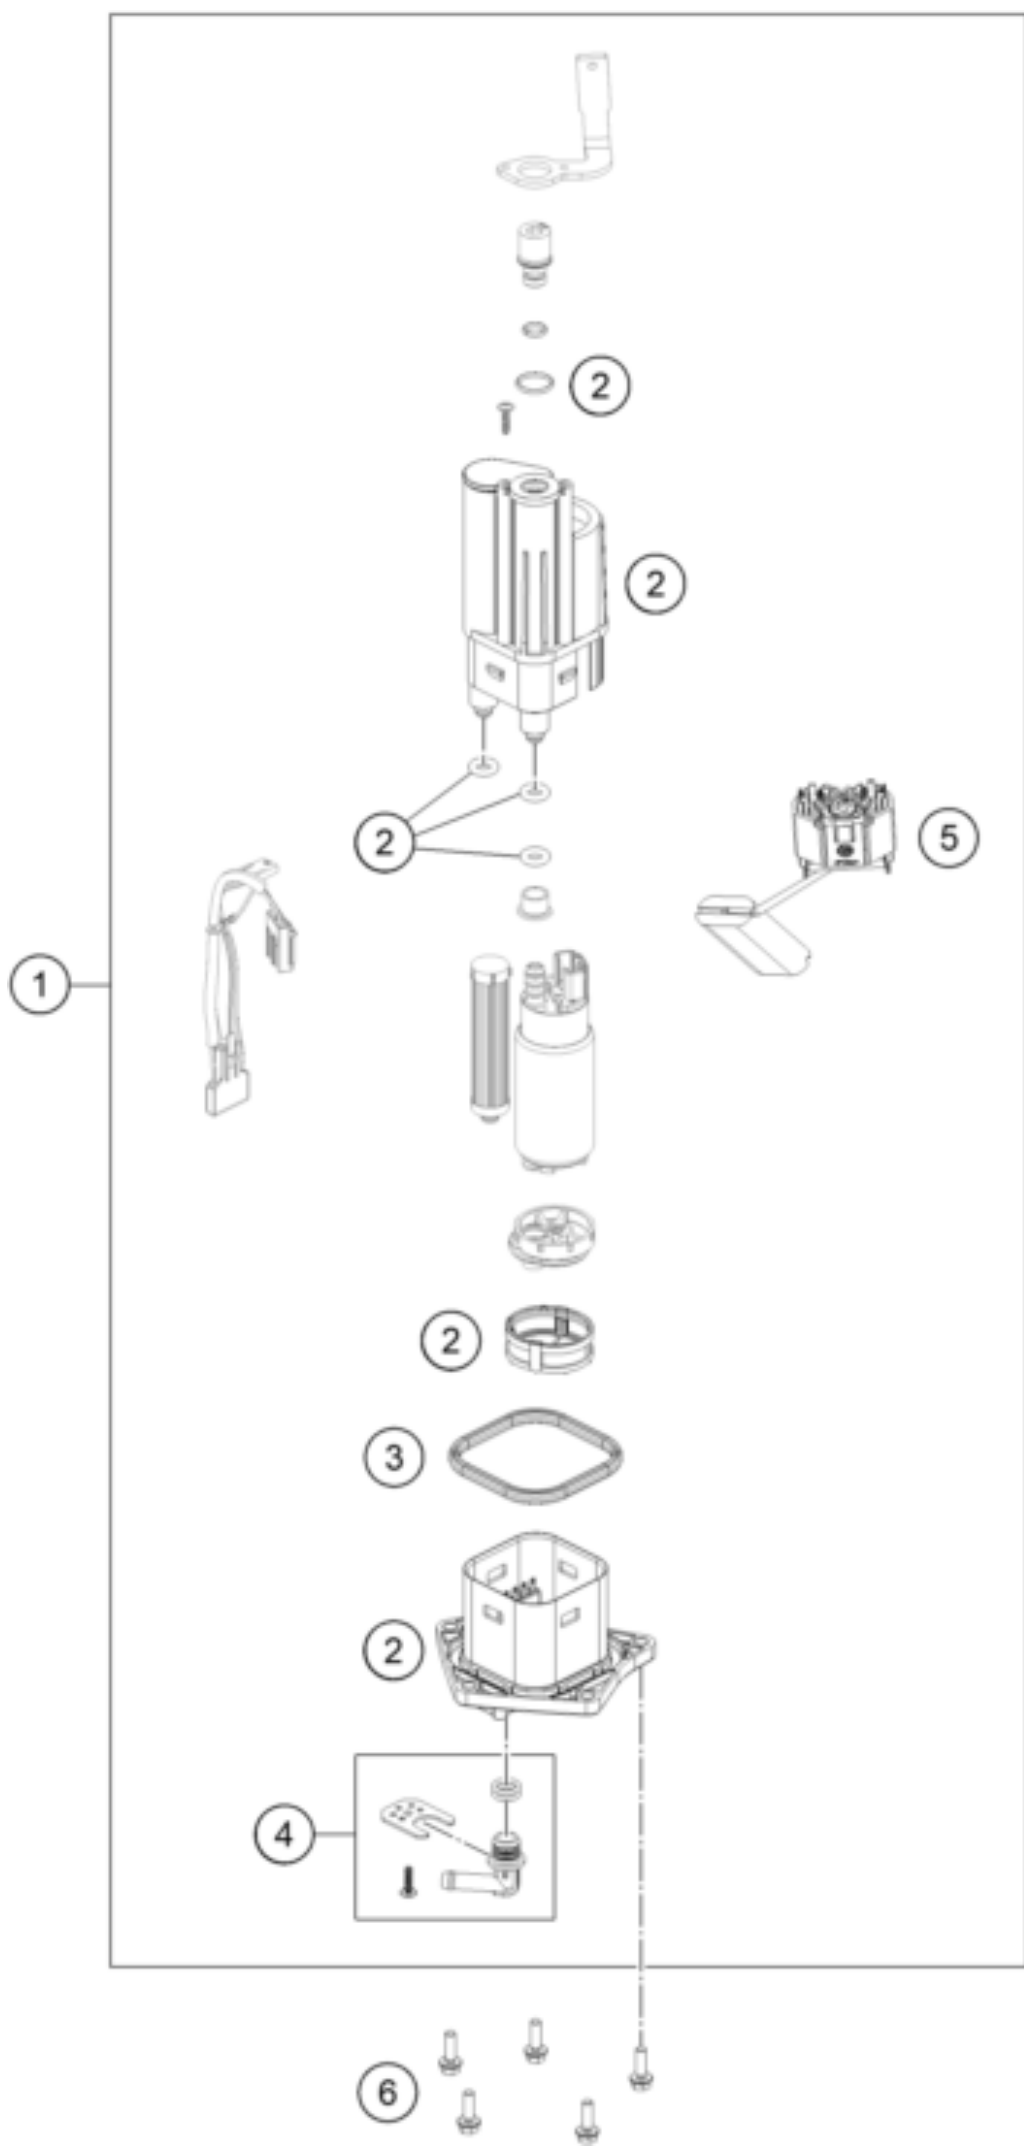

1390 SUPER DUKE R EVO, orange 2024 <2024><JP><F9986XS>
FUEL PUMP
68895

Pos	Part Number	Description	Additional Text	Quantity
1	A61807088000	Fuel pump		1.00
2	0025050166	HH collar screw M5x16 TX30		5.00
3	64107189000	Sealing		1.00
4	75007092000	HYDRAULIC CONNECTOR CPL.		1.00
5	A62407080000	Fill level sensor		1.00
99	63507090100	Fuel pump filter kit		0.00