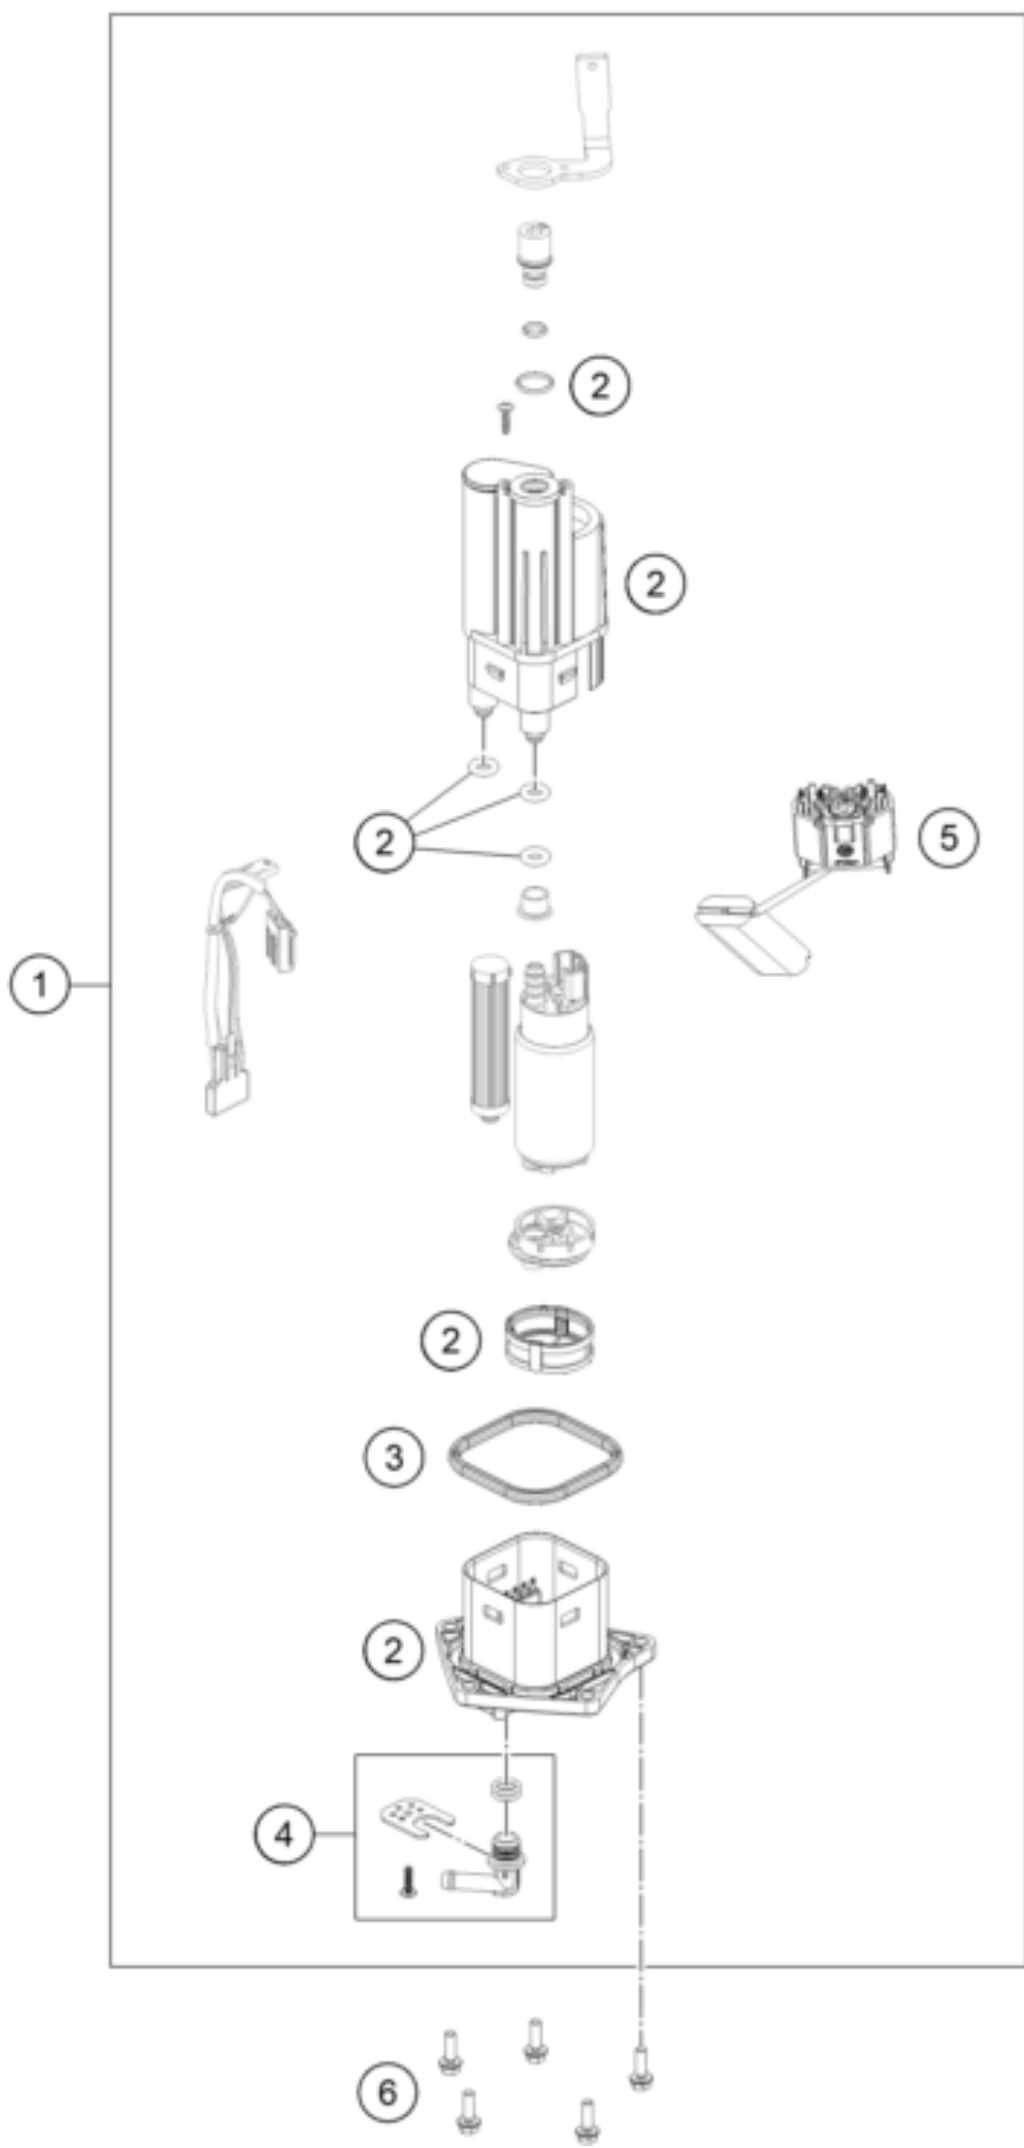

1390 SUPER DUKE R EVO, black 2024 <2024><US><F9975XT>
FUEL PUMP
68895

Pos	Part Number	Description	Additional Text	Quantity
1	A61807088000	Fuel pump		1.00
2	0025050166	HH collar screw M5x16 TX30		5.00
3	64107189000	Sealing		1.00
4	75007092000	HYDRAULIC CONNECTOR CPL.		1.00
5	A62407080000	Fill level sensor		1.00
99	63507090100	Fuel pump filter kit		0.00