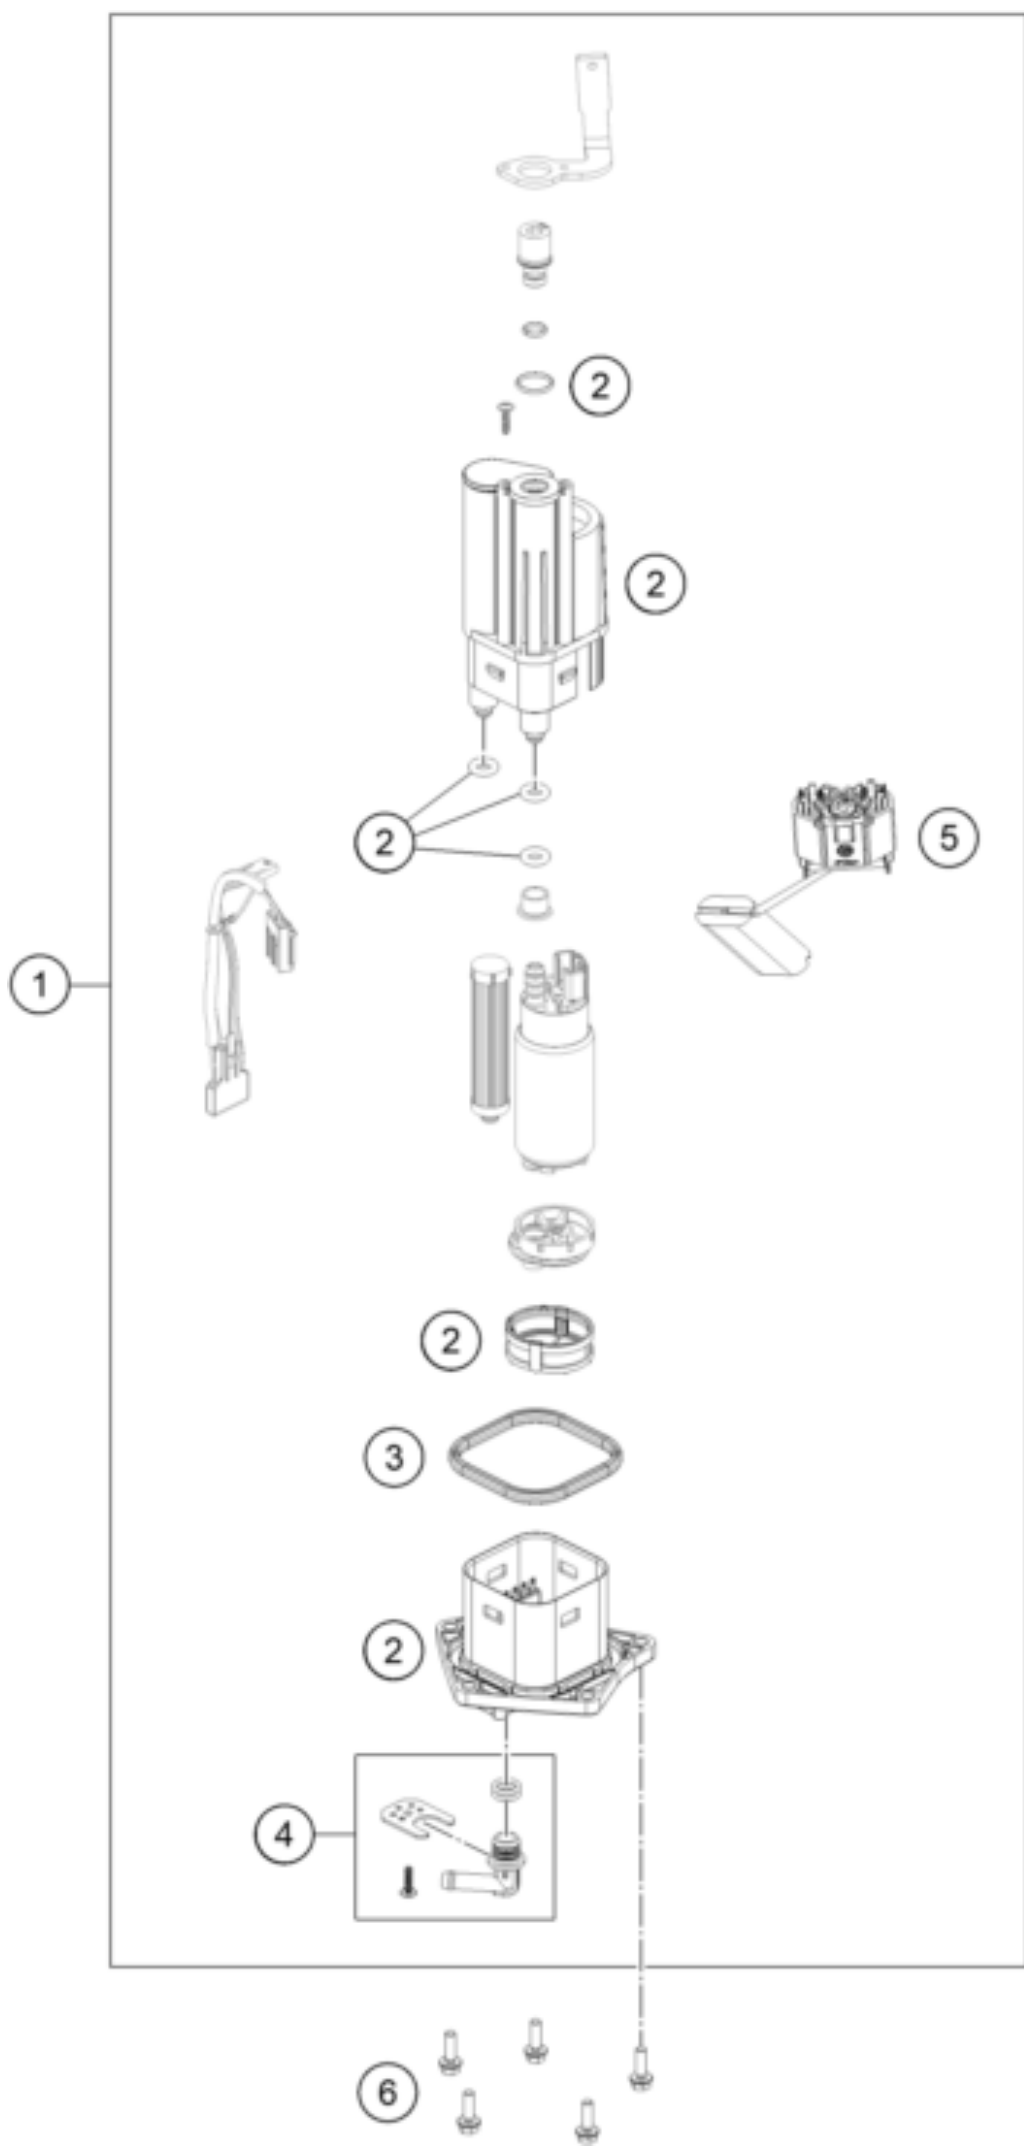

1390 SUPER DUKE R EVO, black 2024 <2024><EU><F9903XT>  
FUEL PUMP  
68895

---

<b>Pos</b>	<b>Part Number</b>	<b>Description</b>	<b>Additional Text</b>	<b>Quantity</b>
1	A61807088000	Fuel pump		1.00
2	0025050166	HH collar screw M5x16 TX30		5.00
3	64107189000	Sealing		1.00
4	75007092000	HYDRAULIC CONNECTOR CPL.		1.00
5	A62407080000	Fill level sensor		1.00
99	63507090100	Fuel pump filter kit		0.00