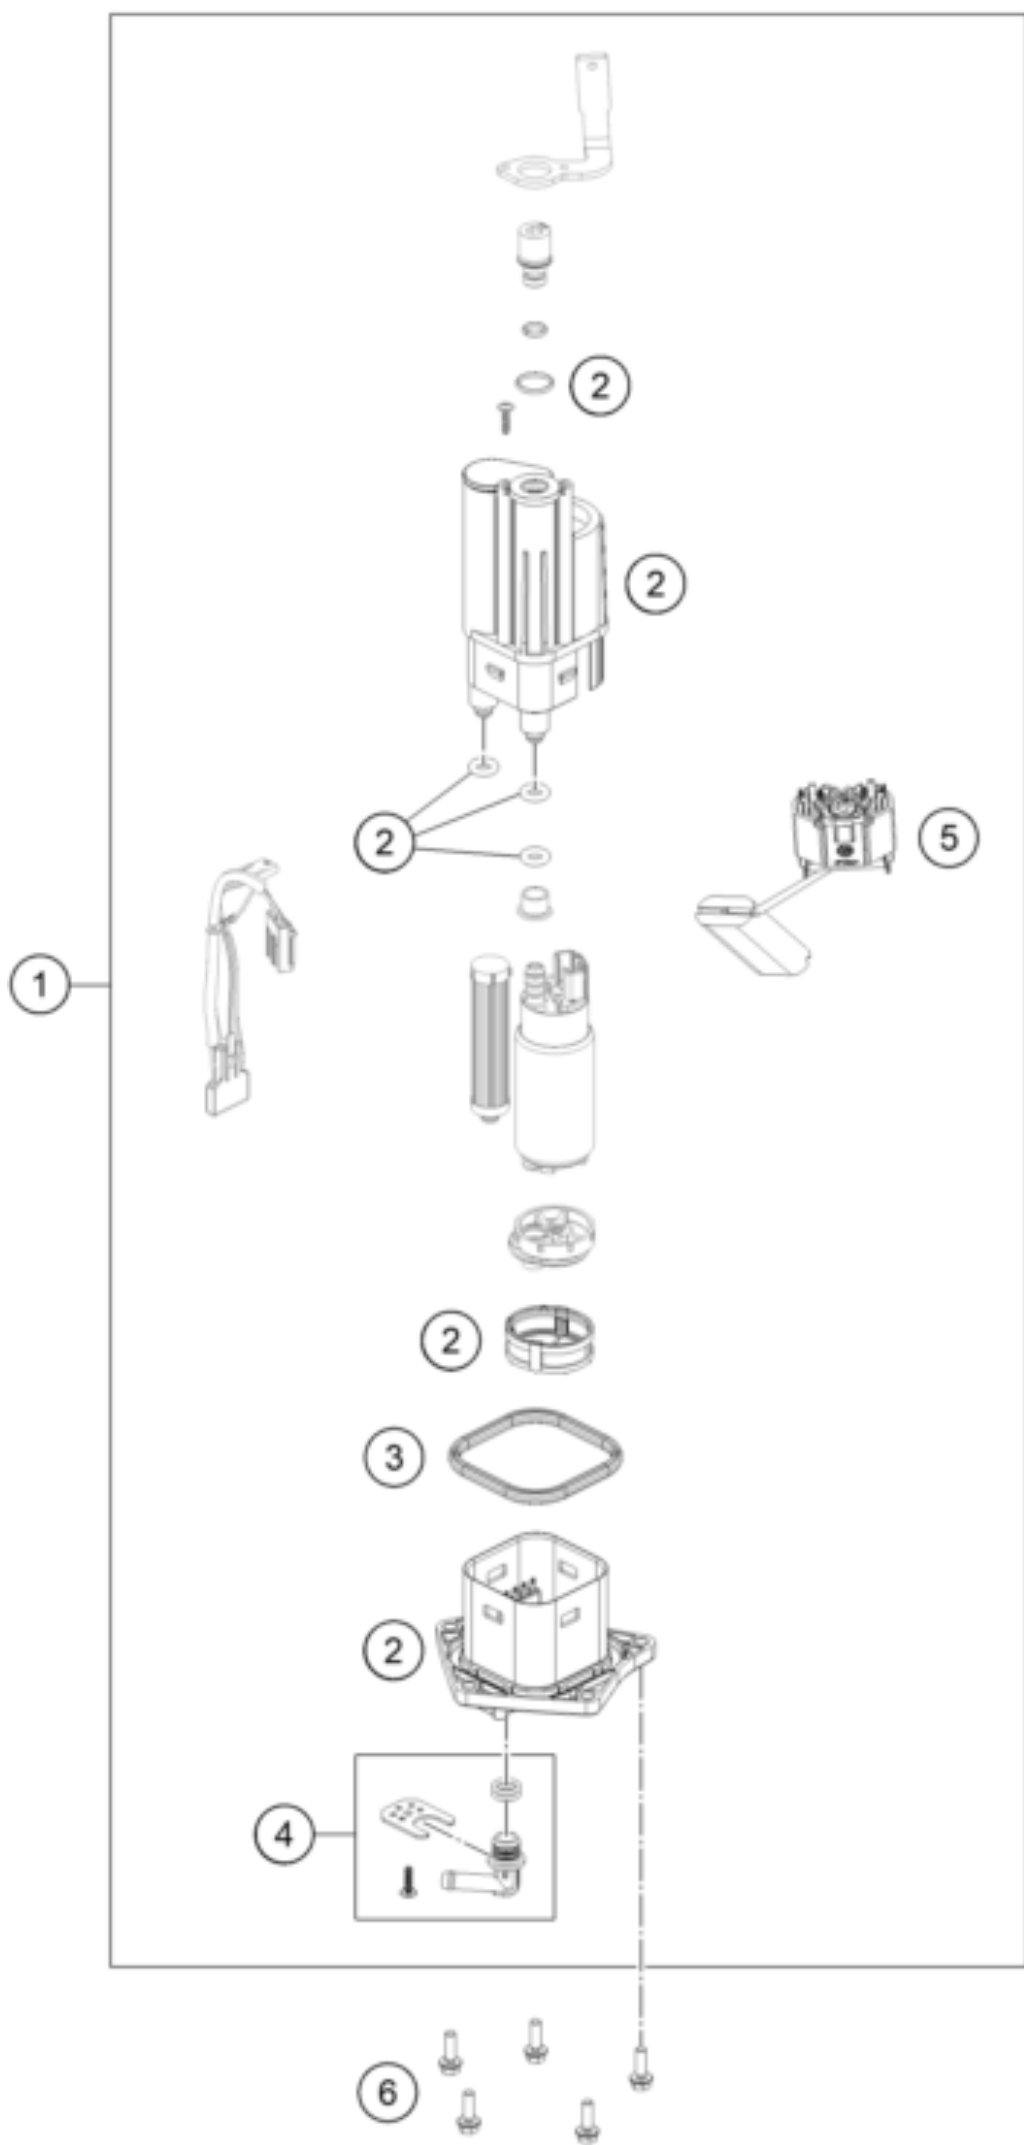

1390 SUPER DUKE R EVO, orange 2024 <2024><EU><F9903XS>  
FUEL PUMP  
68895

---

<b>Pos</b>	<b>Part Number</b>	<b>Description</b>	<b>Additional Text</b>	<b>Quantity</b>
1	A61807088000	Fuel pump		1.00
2	0025050166	HH collar screw M5x16 TX30		5.00
3	64107189000	Sealing		1.00
4	75007092000	HYDRAULIC CONNECTOR CPL.		1.00
5	A62407080000	Fill level sensor		1.00
99	63507090100	Fuel pump filter kit		0.00