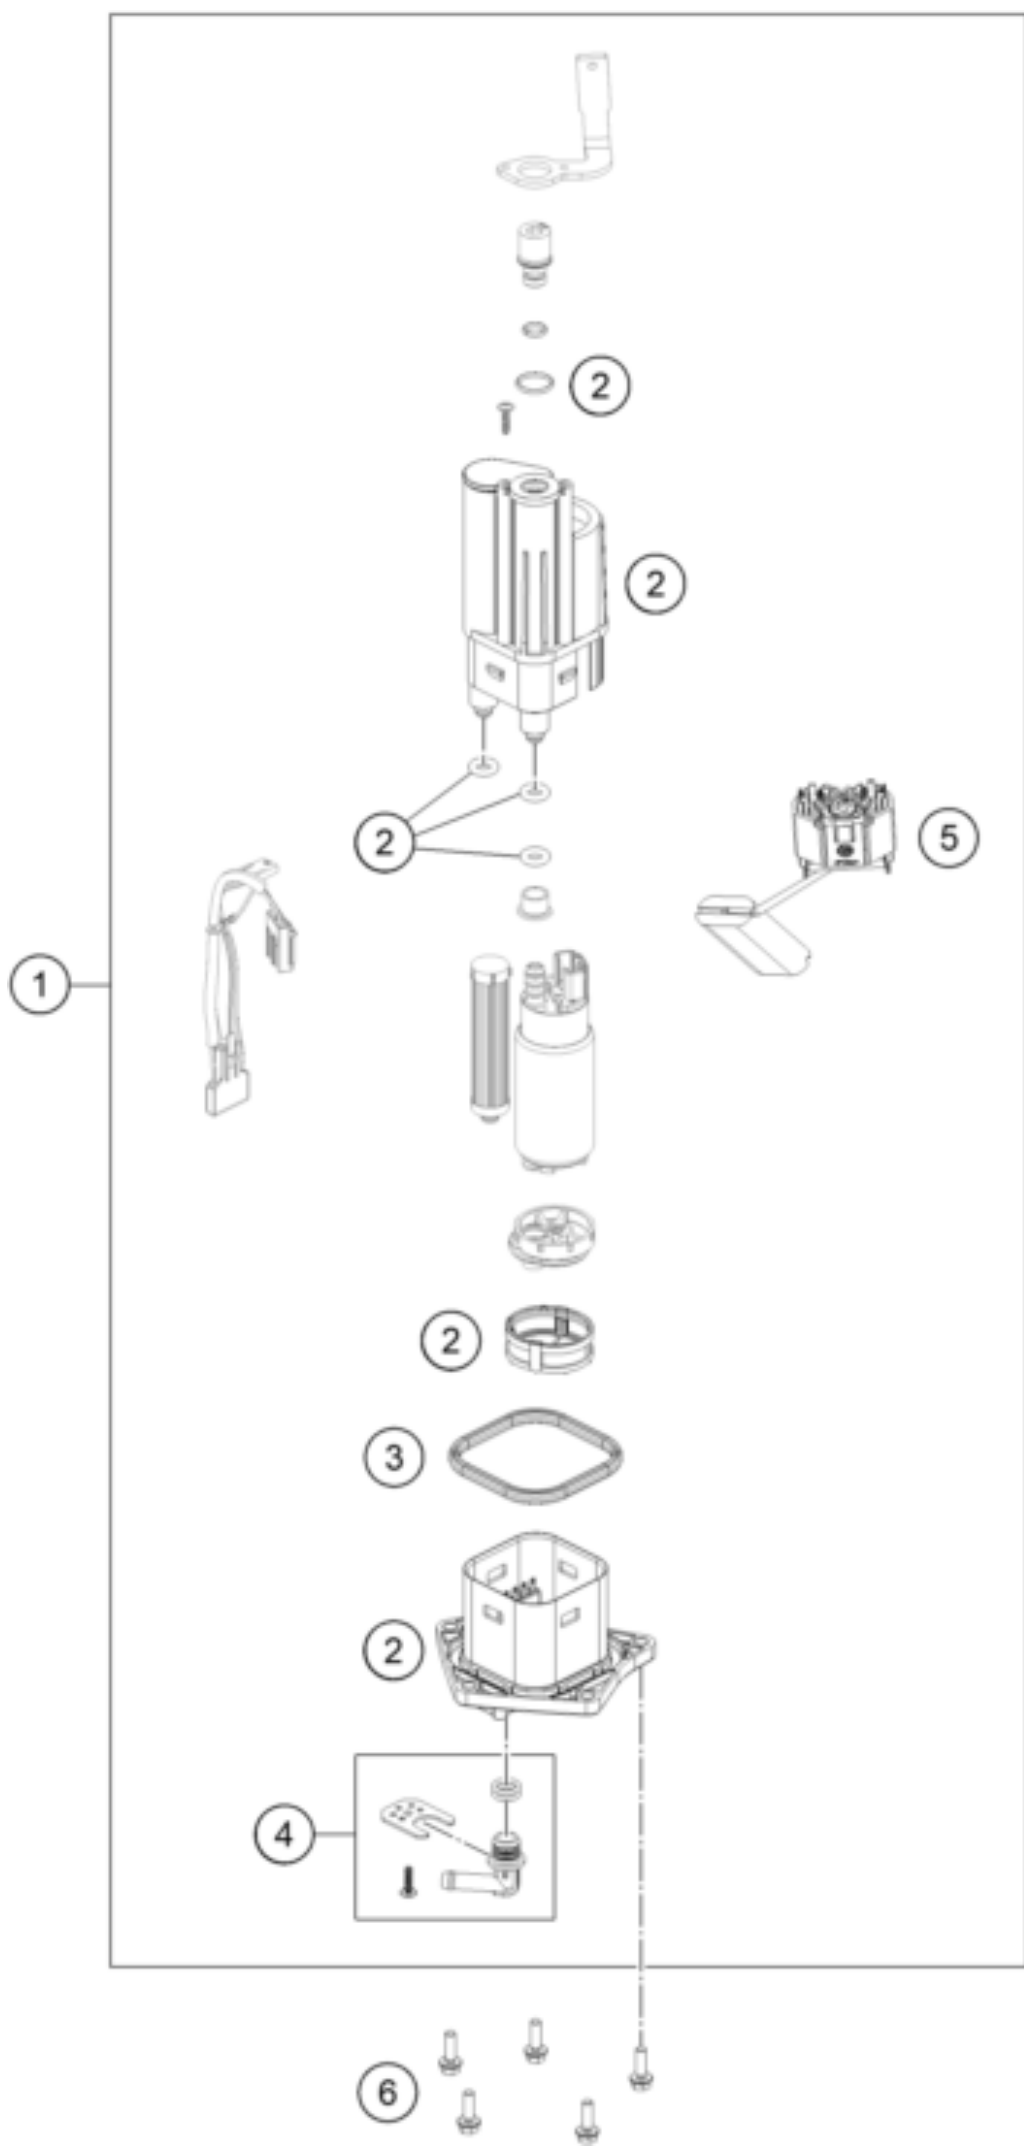

1390 SUPER DUKE R, orange 2024 <2024><EU><F9903X9>
FUEL PUMP
68895

Pos	Part Number	Description	Additional Text	Quantity
1	A61807088000	Fuel pump		1.00
2	0025050166	HH collar screw M5x16 TX30		5.00
3	64107189000	Sealing		1.00
4	75007092000	HYDRAULIC CONNECTOR CPL.		1.00
5	A62407080000	Fill level sensor		1.00
99	63507090100	Fuel pump filter kit		0.00