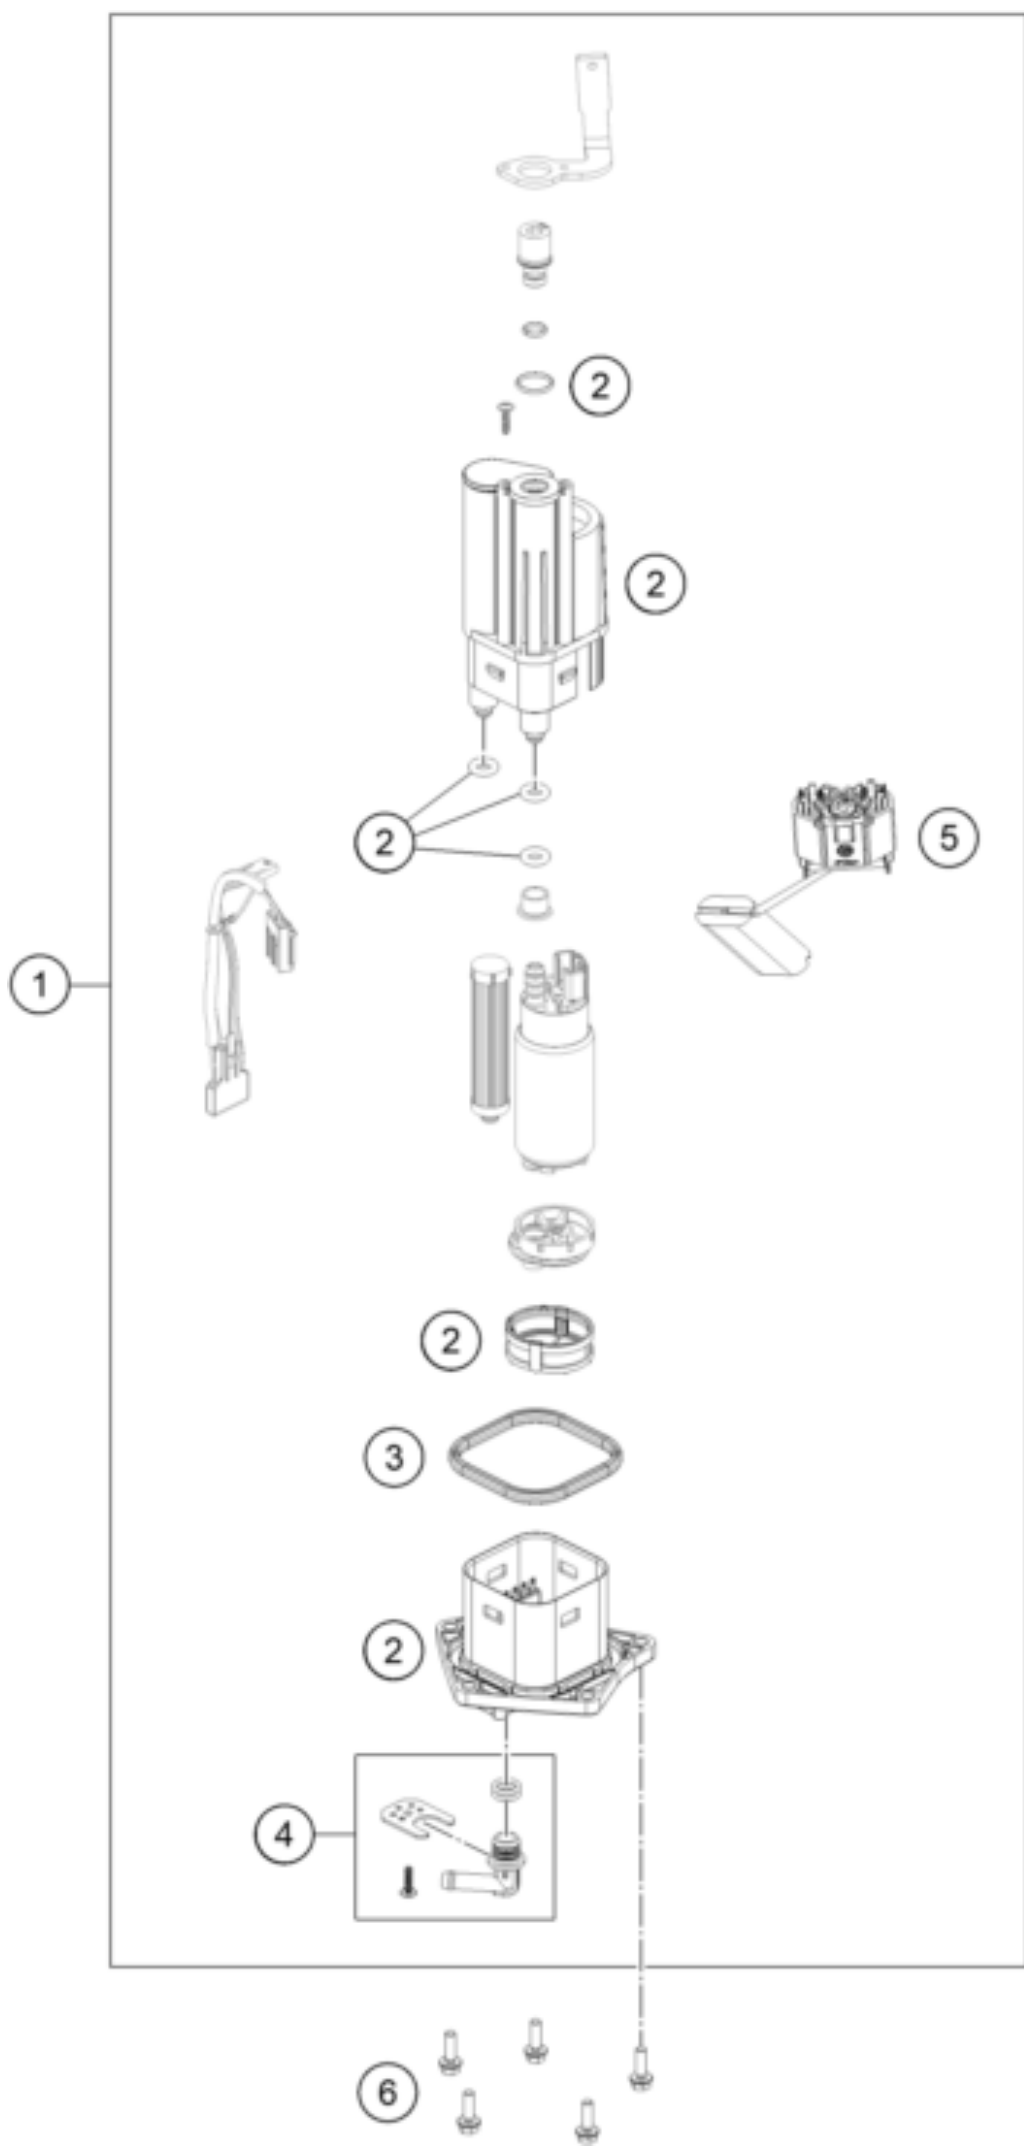

1390 SUPER DUKE R, black 2024 <2024><EU><F9903X2>
FUEL PUMP
68895

Pos	Part Number	Description	Additional Text	Quantity
1	A61807088000	Fuel pump		1.00
2	0025050166	HH collar screw M5x16 TX30		5.00
3	64107189000	Sealing		1.00
4	75007092000	HYDRAULIC CONNECTOR CPL.		1.00
5	A62407080000	Fill level sensor		1.00
99	63507090100	Fuel pump filter kit		0.00