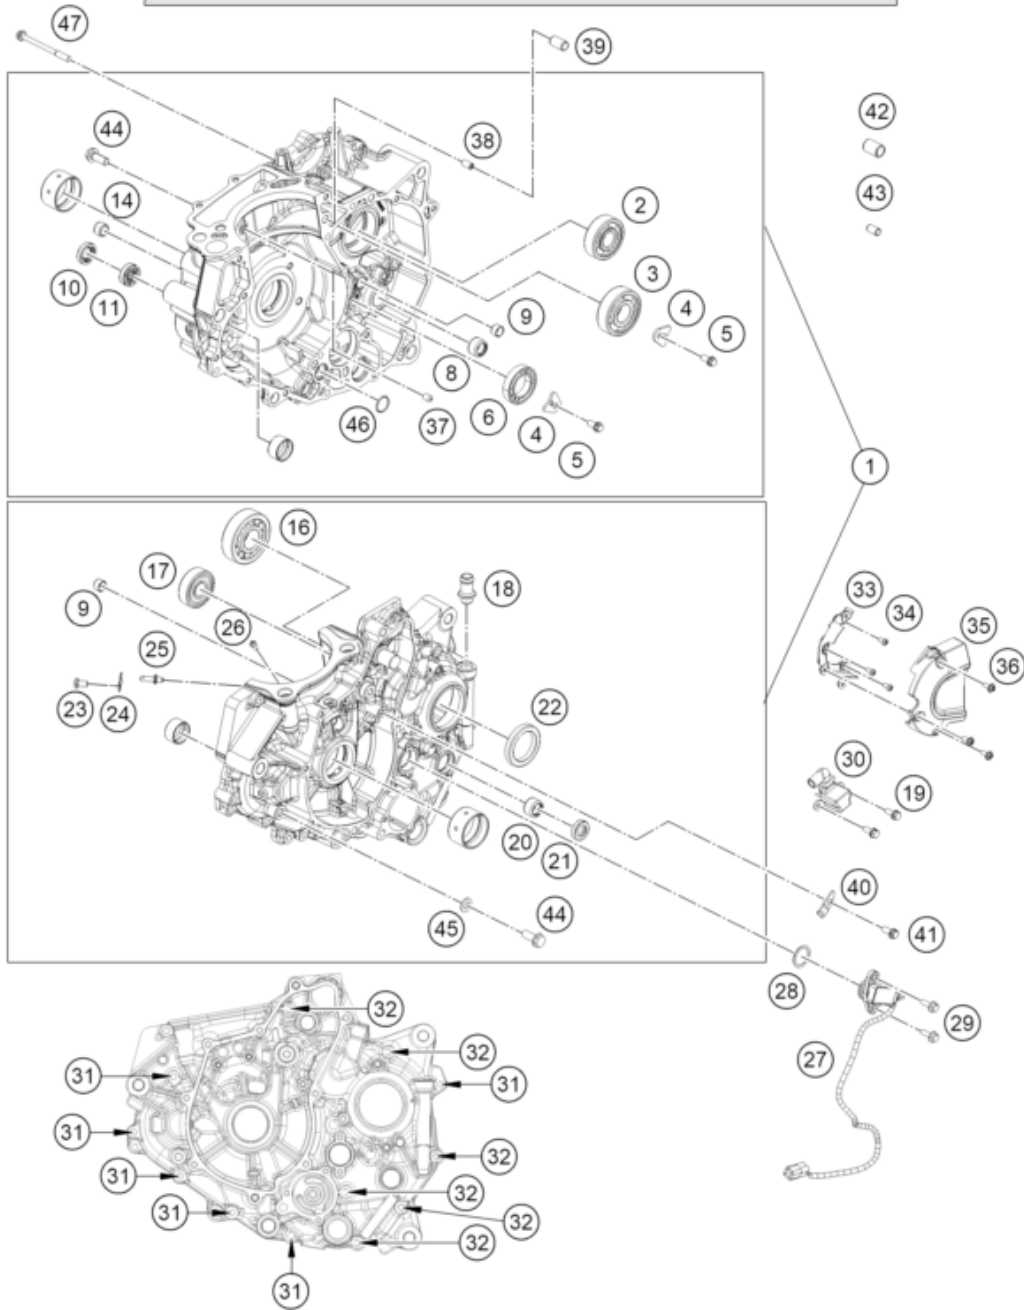

<p>ACHTUNG !!! V1: Drehmomentbegrenzer mit Gleitlager Motor Seriennummer bis R96303999</p> <p>Betroffene Baugruppen: 30 - Motorgehäuse 39 - Zündanlage 40 - Elektrostarter</p>	!	<p>CAUTION !!! V1: Torque limiter with plain bearing Engine serial number up to R96303999</p> <p>Affected assembly groups: 30 - Engine Case 39 - Ignition System 40 - Electric Starter</p>
---	---	---

Pos	Part Number	Description	Additional Text	Quantity
1	SPNO	Non orderable part	A400C402X113000	1.00
2	J410001701402	Grooved ball bearing 6303		1.00
3	J625063040	DEEP GROOVE BALL BEARING 6304		1.00
4	90230079000	STOPPER BALANCER SHAFT BEARING		2.00
5	J01665060123S	Hex collar screw, M6x12		2.00
6	90130004004	Bearing ball		1.00
8	J618131912	NEEDLE ROLLER BEARING HK1312		1.00
9	90234030000	BUSH SHIFT RAIL		2.00
10	J760122455	SHAFT SEALING RING 12X24X5,5		1.00
11	0760122406	Shaft seal ring 12x24x6		1.00