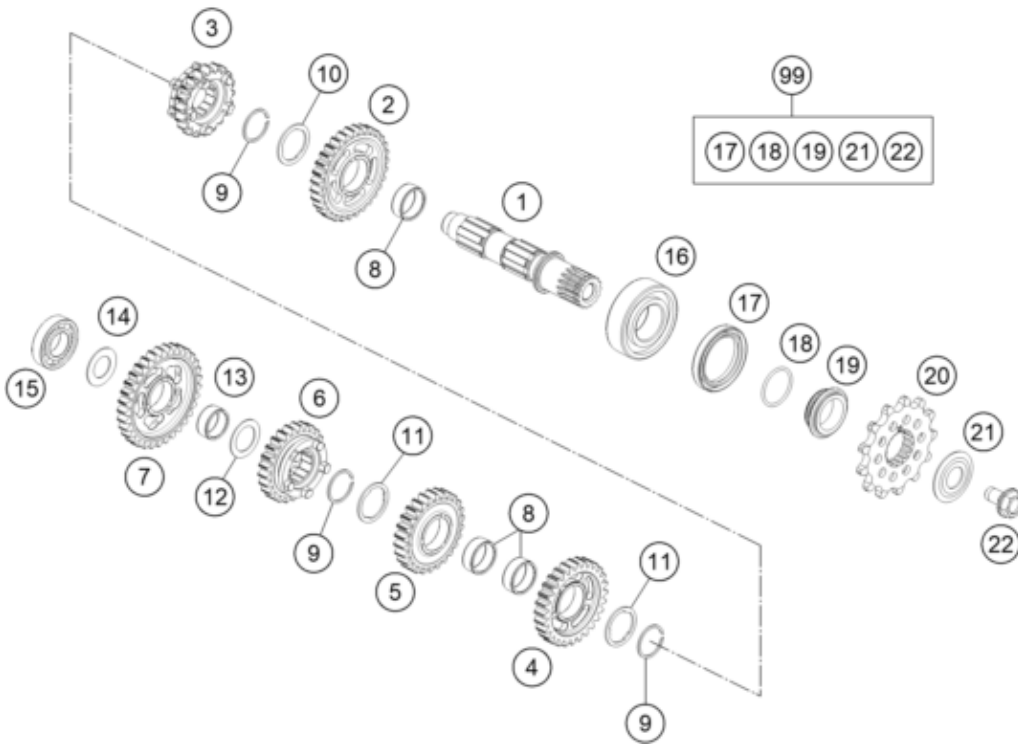

**ACHTUNG !!!**  
Bei Bestellung von Getrieberädern, Markierung beachten.  
**CAUTION !!!**  
When ordering transmission gears, check marking.

Pos	Part Number	Description	Additional Text	Quantity
1	50533010100	pinion shaft		1.00
2	50533112000	Idler gear, 2nd gear, teeth=31		1.00
3	50533116000	Sliding gear, 6th gear, teeth=		1.00
4	50533013000	Idler gear, 3rd gear, not=28		1.00
5	50533114000	Idler gear, 4th gear, teeth=26		1.00
6	50533115000	Sliding gear, 5th gear, teeth=		1.00
7	50533111000	Idler gear, 1st gear, teeth=33		1.00
8	0405222611	NEEDLE BEAR.K 22X26X10 DIVIDED		3.00
9	0417024000	CIRCLIP WS24		3.00
10	77733044000	STOP DISC 24X32X1,5		1.00
11	77733043000	STOP DISC 23,4X31X1,5		2.00
12	54833080000	STOP DISC 20,2X30X1		1.00
13	0405202410	NEEDLE BEARING K20X24X10		1.00
14	56033030000	STOP DISC 17,2X30X1		1.00
15	0625160031	GROOVED BALL B. 16003 C4 J1		1.00
16	0625062054	BALL BEARING 6205 C3 NTN		1.00

17	0760324571	SHAFT SEAL RING 32X45X7 BSLNBR	1.00
18	0770020220	O-RING 25,12X1,78 NBR70	1.00
19	78133014000	SPACER SLEEVE COUNTER	1.00
20	A46033029013	Front sprocket 13 teeth	1.00
21	59033034000	Spring washer 17.2X40X1.5	1.00
22	59033029000	HH COLLAR SCREW M10X18 10.9	1.00
99	50533010110	Counter shaft repair kit 125/1	1.00