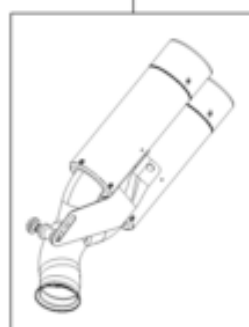

0

OHNE ABBILDUNG
WITHOUT ILLUSTRATION

1

TECHNISCHE DOKUMENTATION
TECHNICAL DOCUMENTATION

2

7

8

9

10

11

12

17

13

14

15

16

Pos	Part Number	Description	Additional Text	Quantity
0	61312041300	Mirror right		1.00
0	61312040300	Mirror left		1.00
1	3214764EN	Owner Manual BRABUS 1300 R 202		1.00
2	61729199000	On-board tool kit		1.00
3	60029070100	T-WRENCH WS=6/8/10/17		1.00
4	61329085000	HOOK WRENCH ECCENTRIC REAR WH.		1.00
5	61729079000	Ring wrench, double, on-board		1.00