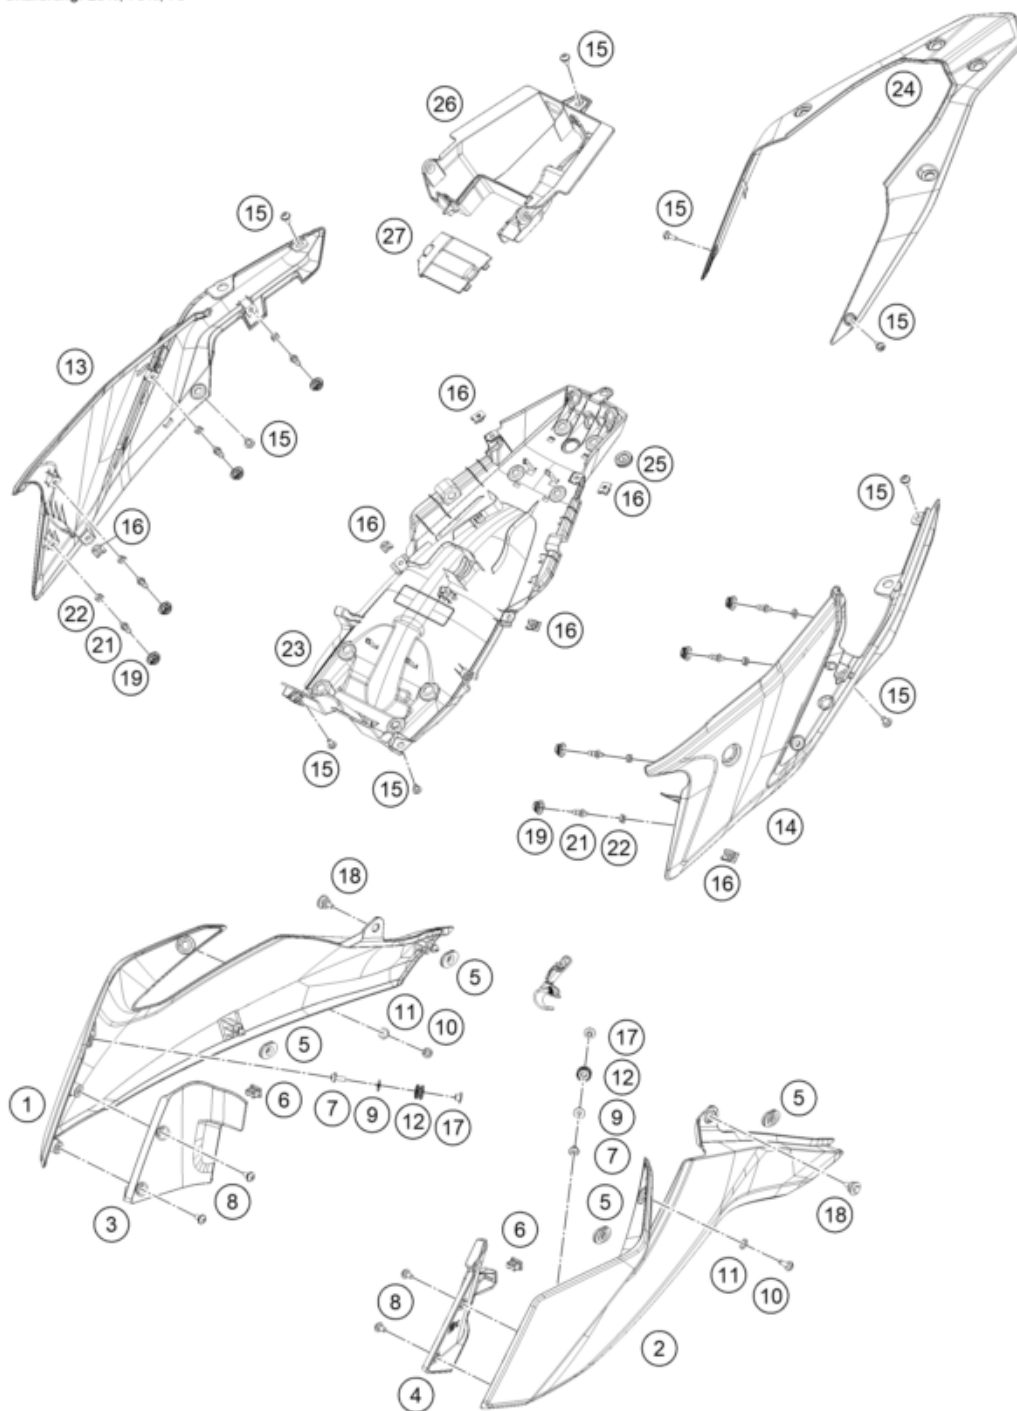

Skalierung: 25%, 75%, 75

Pos	Part Number	Description	Additional Text	Quantity
1	95808051000C1B	ADV390 SPOILER RH JG181297 RAL		1.00
2	95808050000C1B	ADV390 SPOILER LH JG181296 RAL		1.00
3	95808025000	Inner cover, top right		1.00
4	95808026000	Inside cover left		1.00
5	90108060003	GROMMET		4.00
6	90108060002	DAMP. RUBBER II RADIATOR PROT		2.00
7	90808043000	SPECIAL SCREW M6X1X16		2.00
8	93008040000	Screw M6X1X13		4.00
9	J125060005	washer plain id-6.2xod16xthk1x		2.00
10	J031060166	screw butn hd-m6x1xl 16xblkxst		2.00
11	93009059000	Washer nylon		2.00

12	95807013060	Tank bushing		2.00
13	95808042000	COWL SEAT LOWER RH		1.00
14	95808041000	rear cover		1.00
15	93008020060	Screw M6X1X9		9.00
16	93008084010	Range change metal nut M6		2.00
17	95807013070	Tank bushing		2.00
18	J025060196	bolt flange-m6x1x19xbrightxst		2.00
19	93011068010	Rubber grommet ignition lock c		6.00
21	95808041010	Pin quick release		8.00
22	95808041020	Special nut		8.00
23	95808019000	rear lower part		1.00
24	95808013000C1B	ADV390RALLY SEAT CWL UPR BLK G		1.00
25	95808019010	Rubber grommet, wire support s		1.00
26	95808023000	Rear part inner cover		1.00
27	95808023010	Starter relay cover		1.00